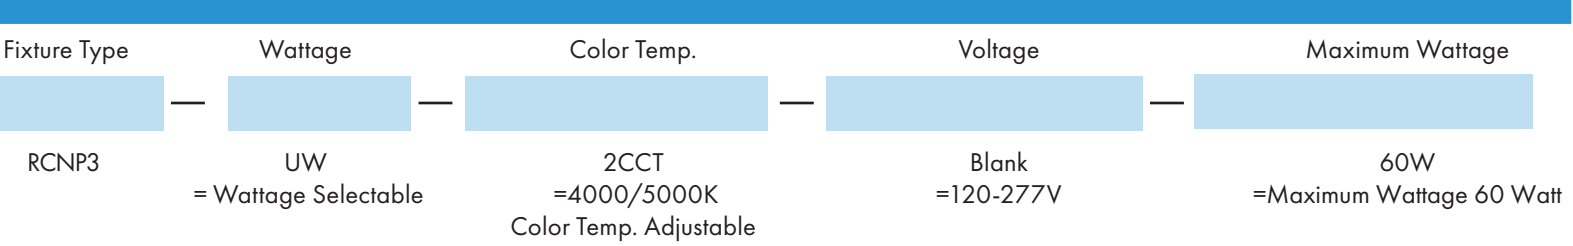

RCNP3 Series

LED Round Canopy Wattage Selectable and 2CCT

Fixture Type:
Project Name
Location:
Date:

Ordering Guide Example: RCNP3-UW2CCT-60W