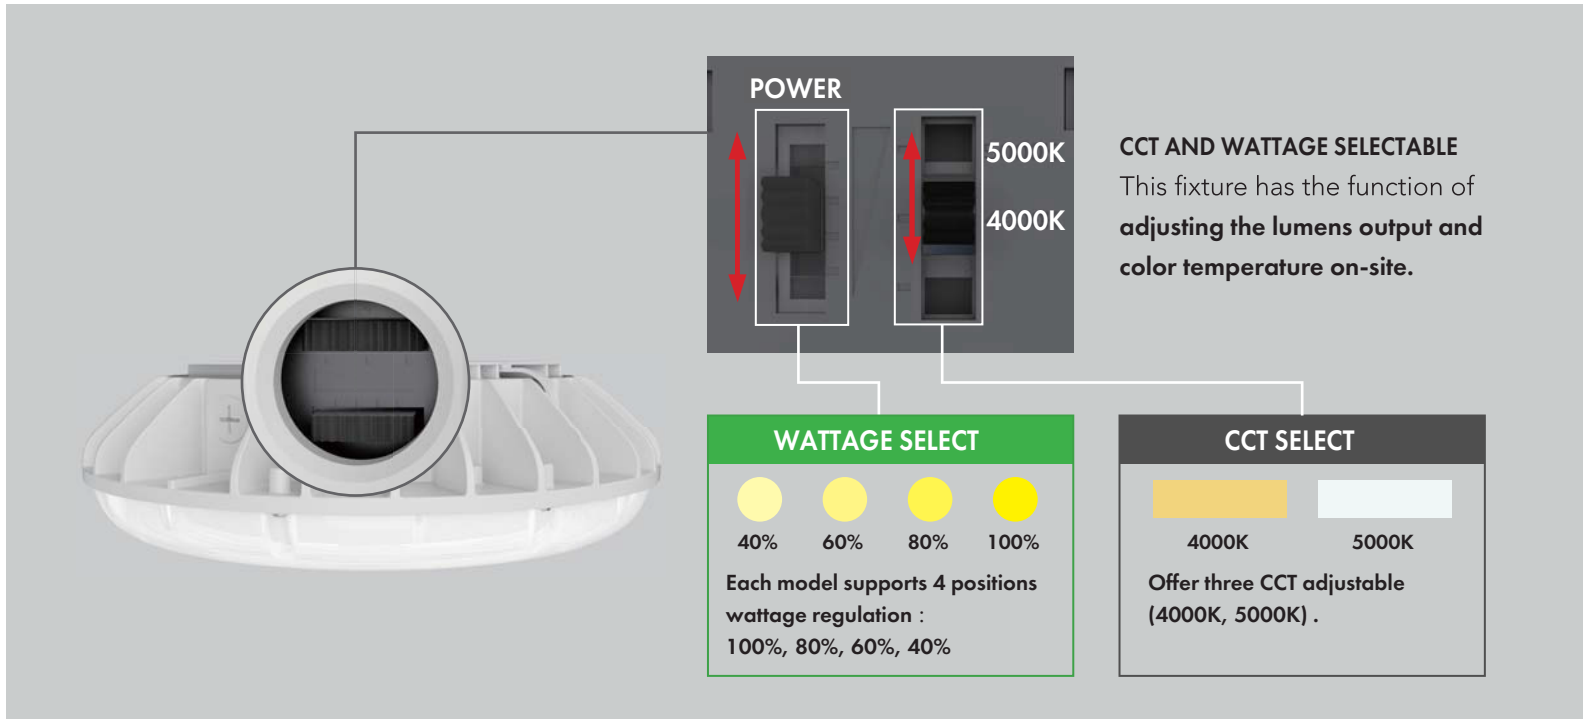

RCNP3 Series

LED Round Canopy Wattage Selectable and 2CCT

Fixture Type:
Project Name
Location:
Date:

Features

- LED round canopy provides a high level of brightness, up to 7,500 lumen only consuming 60Watts, ensures energy efficiency while still providing sufficient brightness.
- With 4 power package selectable (60W/46W/34W/22W) and 2CCT adjustable (4000K/5000K) , providing options for varying levels of brightness to suit specific lighting requirements.
- Built with a sturdy aluminum housing, ensuring durability and resistance to harsh weather conditions, impacts and corrosion.
- Effective heat dissipation mechanisms are integrated into the design to prevent overheating and ensure the longevity and reliability of the LEDs.
- A corrosion-resistant powder coating with white finish further enhances its durability.
- Come with a quick mounting plate, simplifying the installation process for surface mount application. Optional 3/4" conduit pendent mount.
- 1/2" knockout holes are provided on three sides of the fixture, allowing for easy wiring installation through surface conduit.
- Optional emergency battery and motion sensor features enhance both security and energy efficiency.

Dimensions

Weight:
60W: 5.73lbs

Specification

Material	One piece die cast aluminum housing	Efficacy	Up to 125 lm/W
Lens	Anti UV prismatic translucent lens	LED Life Span	50,000 hrs
Beam angle	100 degree	Dimmable	0-10V Dimming
Color Temp	2CCT 4000K/5000K	Lumen Package	3,500 lm to 7,500lm
CRI	70	Warranty	5 Years
Input Voltage	120-277V	Ambient Operation Temperature	-40°C (-40°F) ~45°C (113°F)
Installation	Surface Mount 3/4" Conduit Pendant Mount	Listing	UL Listed Wet location listed

RCNP3 Series

LED Round Canopy Wattage Selectable and 2CCT

Fixture Type:

Project Name

Location:

Date:

1/2 inch threaded hole

Support wires coming from the hole for easier wire connections.