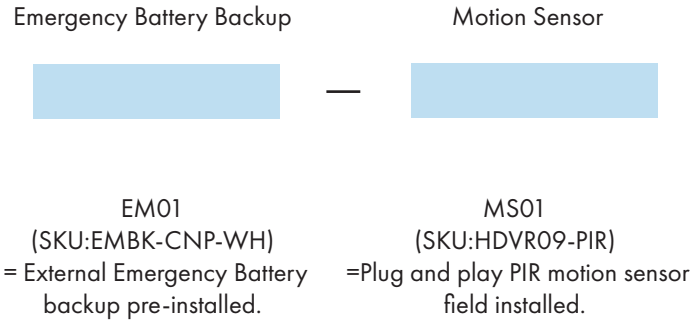

Optional Accessories