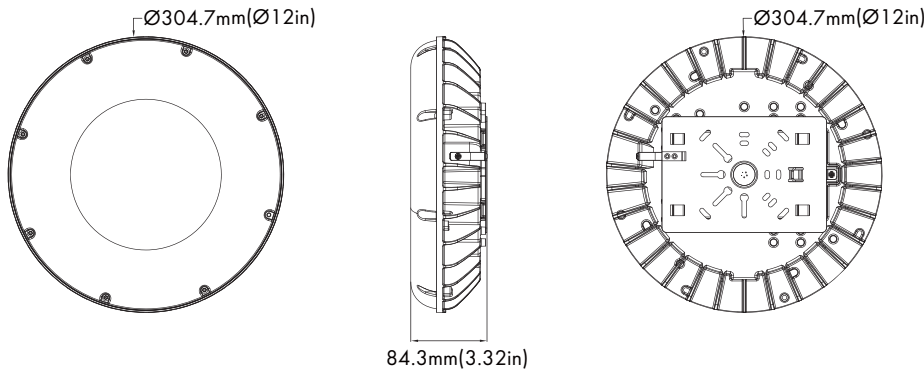

RCNP3 Series

LED Round Canopy Wattage Selectable and 2CCT

Fixture Type:
Project Name
Location:
Date:

Features

- LED round canopy provides a high level of brightness, up to 7,500 lumen only consuming 60Watts, ensures energy efficiency while still providing sufficient brightness.
- With 4 power package selectable (60W/46W/34W/22W) and 2CCT adjustable (4000K/5000K) , providing options for varying levels of brightness to suit specific lighting requirements.
- Built with a sturdy aluminum housing, ensuring durability and resistance to harsh weather conditions, impacts and corrosion.
- Effective heat dissipation mechanisms are integrated into the design to prevent overheating and ensure the longevity and reliability of the LEDs.
- A corrosion-resistant powder coating with white finish further enhances its durability.
- Come with a quick mounting plate, simplifying the installation process for surface mount application. Optional 3/4" conduit pendent mount.
- 1/2" knockout holes are provided on three sides of the fixture, allowing for easy wiring installation through surface conduit.
- Optional emergency battery and motion sensor features enhance both security and energy efficiency.

Dimensions

Weight:
60W: 5.73lbs

Specification

Material	One piece die cast aluminum housing	Efficacy	Up to 125 lm/W
Lens	Anti UV prismatic translucent lens	LED Life Span	50,000 hrs
Beam angle	100 degree	Dimmable	0-10V Dimming
Color Temp	2CCT 4000K/5000K	Lumen Package	3,500 lm to 7,500lm
CRI	70	Warranty	5 Years
Input Voltage	120-277V	Ambient Operation Temperature	-40°C (-40°F) ~45°C (113°F)
Installation	Surface Mount 3/4" Conduit Pendant Mount	Listing	UL Listed Wet location listed

RCNP3 Series

LED Round Canopy Wattage Selectable and 2CCT

Fixture Type:

Project Name

Location:

Date:

1/2 inch threaded hole

Support wires coming from the hole for easier wire connections.