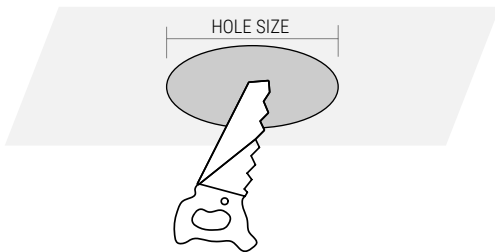

ECD1 Series

LED Specular Reflector Commercial Recessed Downlight

Fixture Type:

Project Name

Location:

Date:

Features

- 4inch and 6inch recessed commercial LED downlight with white ring specular reflector is ideal for a wide range of commercial recessed lighting application.
- Featuring a color temperature selector on the rear of the light, you can easily set your light output color. Additionally, a second selector allows you to control variable wattage and lumens, providing you with the desired brightness to fit your installation.
- Wattage options 4" - 6W/9W/12W, 6" - 12W/17W/22W
- Easy installation adjustable spring-action housing clips make it quick install,suitable for commercial and large space. Optional new construction frame (sold separately) for new construction installation.
- 0-10V dimming, compatible with most 0-10V dimmer.
- To provide additional safety, this light comes with a pre attached safety cable, helping to securely fasten it and preventing the light from ever falling.
- Pre Wired Whip (Flexible Metal Conduit) to Input Power and Optional Dimming Control.
- ETL listed and suitable for wet location.

4inch

6inch

Dimensions

Specification

Material	Aluminum	Efficacy	Up to 100 lm/W
Lens	Frosted PC diffuser	LED Life Span	50,000 hrs
Beam angle	100 degree	Dimmable	0-10V Dimming
IColor Temp	5CCT 2700K/3000K/3500K/4000K/5000K	Lumen Package	6" 2,194lm 4" 1,159lm
CRI	90	Warranty	5 Years
Input Voltage	120-277V	Ambient Operation Temperature	-20C° (-4°F) ~45° (113°F)
Installation	Spring action housing clip Suitable for most new construction	Listing	ETL Listed Wet location listed Energy Star Listed

Products view

SIZE	HOLE SIZE
4inch	4 21/64" (110mm)
6inch	6 19/64" (160mm)

RECOMMENDED DIMMER

LUTRON	LEGRAND
RMJS-8T-DV-B	
Diva DVSTV	
MS-Z101-WH	RH4FBL3PW
DVSTV-WH	

ECD1 Series

LED Specular Reflector Commercial Recessed Downlight