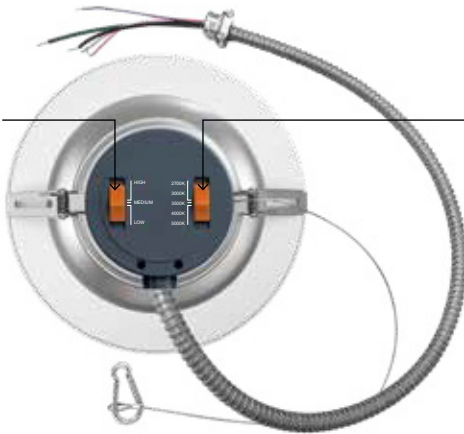

ECD1 Series

LED Specular Reflector Commercial Recessed Downlight

Fixture Type:

Project Name

Location:

Date:

Product Information

4INCH

WATTAGE	LUMEN	EFFICACY
12W	1159lm	97lm/W
9W	893lm	99lm/W
6W	628lm	104lm/W

6INCH

WATTAGE	LUMEN	EFFICACY
22W	2194lm	99lm/W
17W	1694lm	99lm/W
12W	1296lm	108lm/W

Selectable wattage

Selectable CCT

- 2700K
- 3000K
- 3500K
- 4000K
- 5000K

Products view