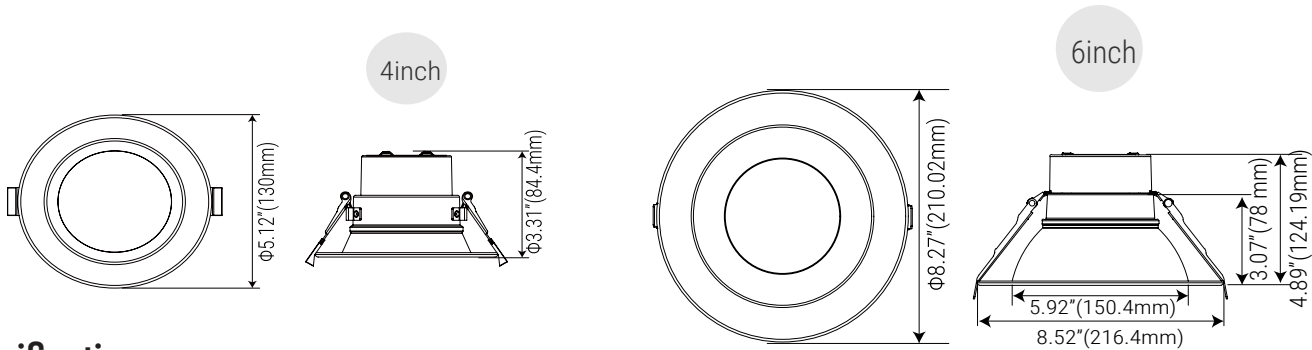

ECD1 Series

LED Specular Reflector Commercial Recessed Downlight

Fixture Type:

Project Name

Location:

Date:

Features

- 4inch and 6inch recessed commercial LED downlight with white ring specular reflector is ideal for a wide range of commercial recessed lighting application.
- Featuring a color temperature selector on the rear of the light, you can easily set your light output color. Additionally, a second selector allows you to control variable wattage and lumens, providing you with the desired brightness to fit your installation.
- Wattage options 4" - 6W/9W/12W, 6" - 12W/17W/22W
- Easy installation adjustable spring-action housing clips make it quick install,suitable for commercial and large space. Optional new construction frame (sold separately) for new construction installation.
- 0-10V dimming, compatible with most 0-10V dimmer.
- To provide additional safety, this light comes with a pre attached safety cable, helping to securely fasten it and preventing the light from ever falling.
- Pre Wired Whip (Flexible Metal Conduit) to Input Power and Optional Dimming Control.
- ETL listed and suitable for wet location.

4inch

6inch

Dimensions

Specification

Material	Aluminum	Efficacy	Up to 100 lm/W
Lens	Frosted PC diffuser	LED Life Span	50,000 hrs
Beam angle	100 degree	Dimmable	0-10V Dimming
IColor Temp	5CCT 2700K/3000K/3500K/4000K/5000K	Lumen Package	6" 2,194lm 4" 1,159lm
CRI	90	Warranty	5 Years
Input Voltage	120-277V	Ambient Operation Temperature	-20C° (-4°F) ~45° (113°F)
Installation	Spring action housing clip Suitable for most new construction	Listing	ETL Listed Wet location listed Energy Star Listed

Products view

SIZE	HOLE SIZE
4inch	4 21/64" (110mm)
6inch	6 19/64" (160mm)

RECOMMENDED DIMMER

LUTRON	LEGRAND
RMJS-8T-DV-B	
Diva DVSTV	
MS-Z101-WH	RH4FBL3PW
DVSTV-WH	

ECD1 Series

LED Specular Reflector Commercial Recessed Downlight