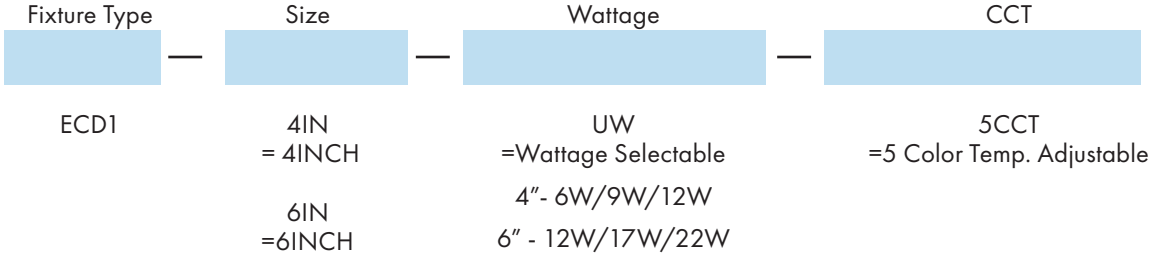

ECD1 Series

LED Specular Reflector Commercial Recessed Downlight

Fixture Type:

Project Name

Location:

Date:

Features

- 4inch and 6inch recessed commercial LED downlight with white ring specular reflector is ideal for a wide range of commercial recessed lighting application.
- Featuring a color temperature selector on the rear of the light, you can easily set your light output color. Additionally, a second selector allows you to control variable wattage and lumens, providing you with the desired brightness to fit your installation.
- Wattage options 4" - 6W/9W/12W, 6" - 12W/17W/22W
- Easy installation adjustable spring-action housing clips make it quick install,suitable for commercial and large space. Optional new construction frame (sold separately) for new construction installation.
- 0-10V dimming, compatible with most 0-10V dimmer.
- To provide additional safety, this light comes with a pre attached safety cable, helping to securely fasten it and preventing the light from ever falling.
- Pre Wired Whip (Flexible Metal Conduit) to Input Power and Optional Dimming Control.
- ETL listed and suitable for wet location.

4inch

6inch

Dimensions

Specification

Material	Aluminum	Efficacy	Up to 100 lm/W
Lens	Frosted PC diffuser	LED Life Span	50,000 hrs
Beam angle	100 degree	Dimmable	0-10V Dimming
IColor Temp	5CCT 2700K/3000K/3500K/4000K/5000K	Lumen Package	6" 2,194lm 4" 1,159lm
CRI	90	Warranty	5 Years
Input Voltage	120-277V	Ambient Operation Temperature	-20C° (-4°F) ~45° (113°F)
Installation	Spring action housing clip Suitable for most new construction	Listing	ETL Listed Wet location listed Energy Star Listed

ECD1 Series

LED Specular Reflector Commercial Recessed Downlight

Fixture Type:
Project Name
Location:
Date:

Ordering Guide

Example: ECD1-4INUW-5CCT

Optional Accessories

New Construction Frame

CDF-01
(SKU:CDFRAME-01)
=New Construction frame for 4" or 6" .