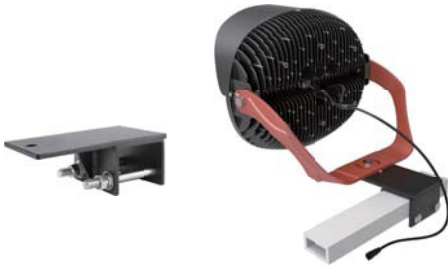

SPL3 Series

LED Sport Light 3.0 Series

Fixture Type:
Project Name
Location:
Date:

Standard Pole Mount

The fixture with separate power can be installed on the top of the light pole as a whole unit, which is simple and fast way, without additional labor costs to install the driver. It is also beneficial to reduce the power consumption of fixtures caused by remote wiring, save energy and improve efficiency.

SPL3 Series

LED Sport Light 3.0 Series

Fixture Type:

Project Name

Location:

Date:

Remote Power Box Mount (Optional)

The SPL3 series supports remote installation of the drive power - simple installation, access and maintenance of the equipment can be met by placing the drive power of the fixture at the bottom of the pole by using a fixture and extension power cord (sold separately).

SPL3 Series

LED Sport Light 3.0 Series

Fixture Type:

Project Name

Location:

Date:

Standar Mounting Optional Accessory

Yoke Mount Adaptor

SKU: SPL-TRSPA

- Apply the fixture on a 2 3/8" tennon with Yoke adaptor.

Square Beam Mounting Bracket

SKU: SPL-SQSPA

- Apply the fixture to cross arm without drilling on the arm.

Remote Mounting Optional Accessory