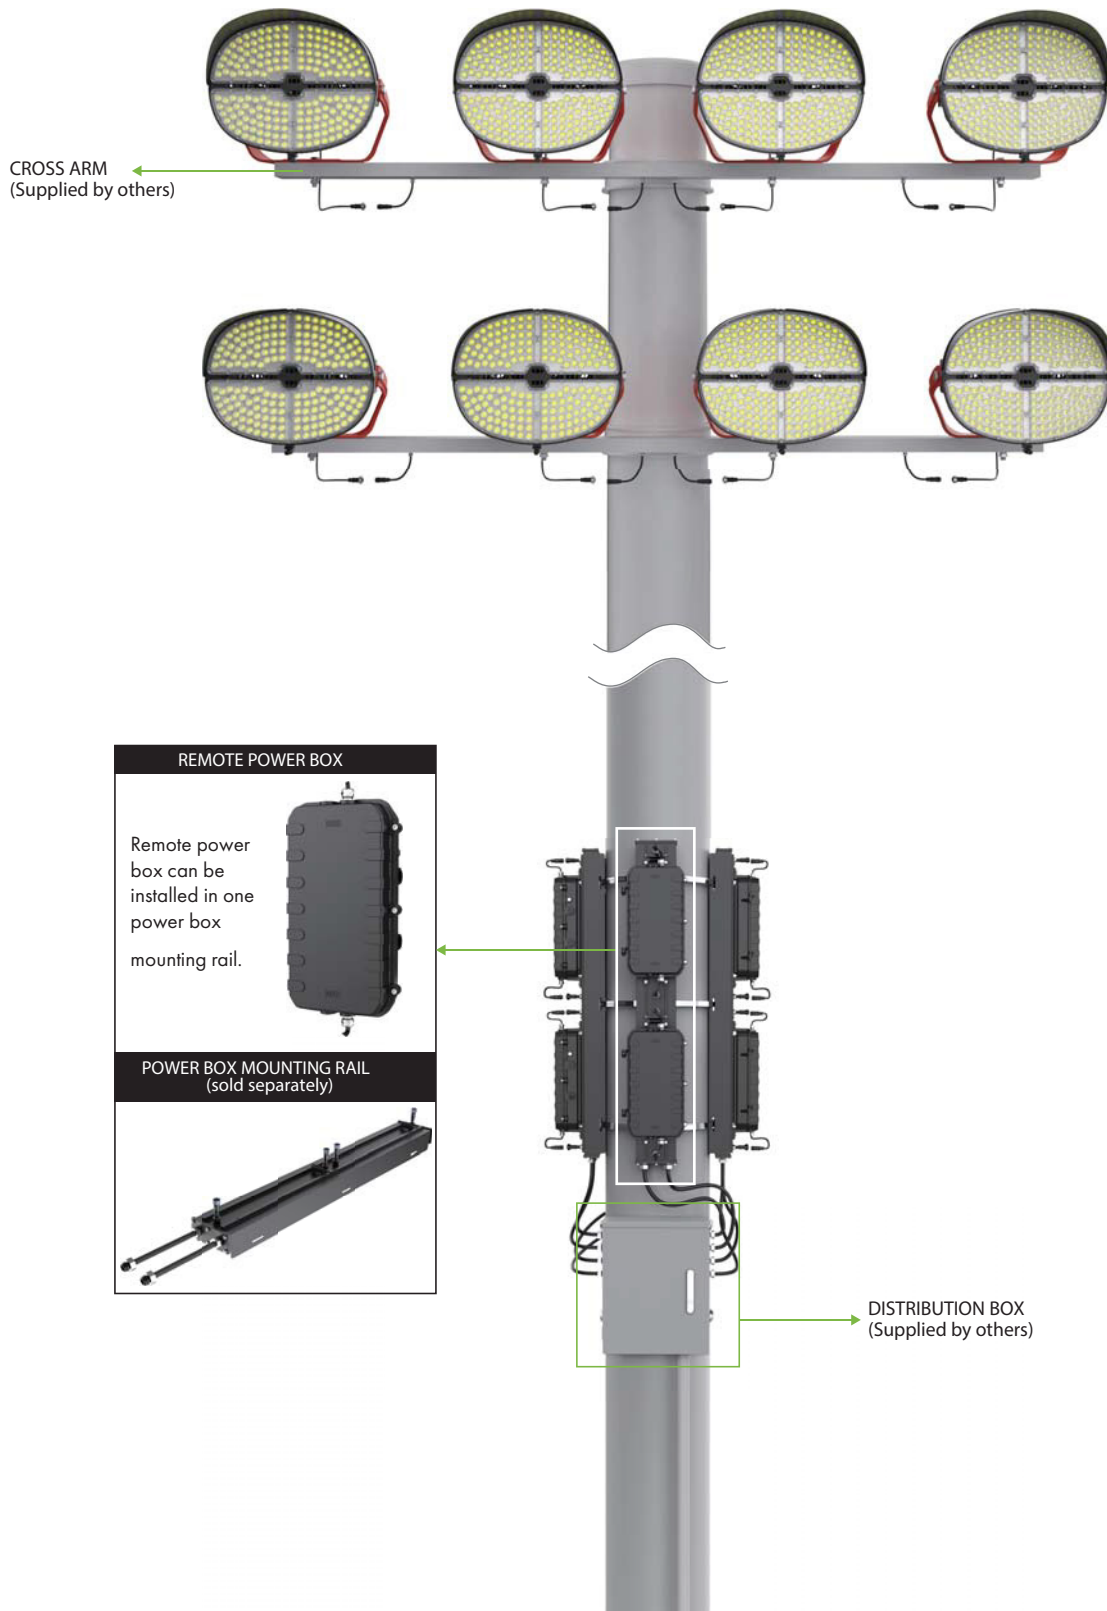

SPL3 Series

LED Sport Light 3.0 Series

Fixture Type:
Project Name
Location:
Date:

Standard Pole Mount

The fixture with separate power can be installed on the top of the light pole as a whole unit, which is simple and fast way, without additional labor costs to install the driver. It is also beneficial to reduce the power consumption of fixtures caused by remote wiring, save energy and improve efficiency.

SPL3 Series

LED Sport Light 3.0 Series

Fixture Type:

Project Name

Location:

Date:

Remote Power Box Mount (Optional)

The SPL3 series supports remote installation of the drive power - simple installation, access and maintenance of the equipment can be met by placing the drive power of the fixture at the bottom of the pole by using a fixture and extension power cord (sold separately).

SKU: SPL-TRSPA

- Apply the fixture on a 2 3/8" tennon with Yoke adaptor.

Square Beam Mounting Bracket

SKU: SPL-SQSPA

- Apply the fixture to cross arm without drilling on the arm.

Remote Mounting Optional Accessory