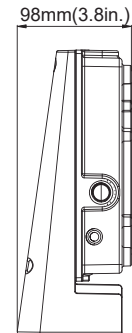

## Features

- Sleek, low profile LED full cutoff wall pack
- Rugged die-cast aluminum housing
- Dark bronze powder coat finish with polycarbonate lens
- Wattage selectable from 16W to 65W with efficacy of up to 158 lm/W
- CCT adjustable 3000K/4000K/5000K
- Full cutoff with zero up light and low glare at angles
- Uniform distribution with no visible pixilation
- Easy installation for new construction or retrofit application
- Universal input voltage 120-277V

## Dimensions

## Product Performance Standard

<b>Size</b>	13.1"x9.6"x3.8"	<b>Power Factor</b>	90%
<b>Weight</b>	5lb	<b>Life Span</b>	50,000 Hrs
<b>IP Rate</b>	IP65	<b>Dimmable</b>	1-10V Dimmable
<b>Color Temp</b>	3CCT 30/40/50K	<b>Efficacy</b>	Up to 150 lm/W
<b>CRI</b>	80	<b>Warranty</b>	10 Years
<b>Input Voltage</b>	120-277V	<b>Ambient Operation Temperature</b>	-40C° (-40°F) ~ 40° (104°F)