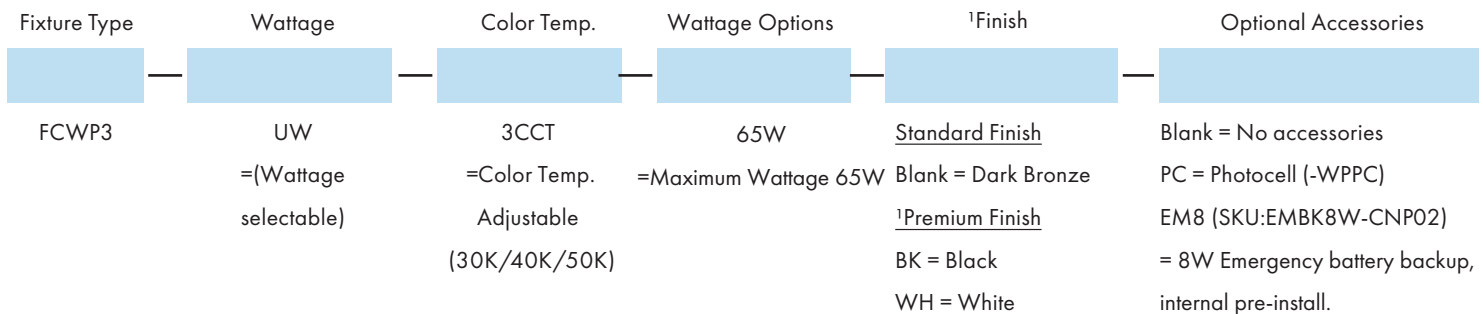

Ordering Guide

Example: FCWP3-UW3CCT-65W

Note: 1.Premium finish incur an additional cost. Contact factory for MOQ and availability.