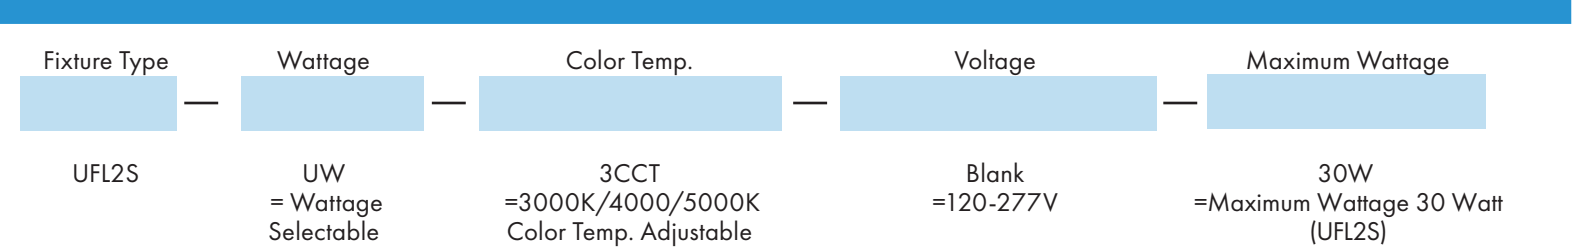

UFL2S Series

LED FLOOD LIGHT WATTAGE SELECTABLE & 3CCT

Fixture Type:
Project Name
Location:
Date:

Ordering Guide Example: UFL2S UW3CCT 30W KN

Mounting Options

1. Mounting
2. KN
       = Knuckle Mount
     - TM
       =Trunnion Mount

UFL2S Series

LED FLOOD LIGHT WATTAGE SELECTABLE & 3CCT

Fixture Type:
Project Name
Location:
Date:

Product Information

UFL2S-30W	3000K		4000K		5000K	
WATTAGE	LUMEN	EFFICACY	LUMEN	EFFICACY	LUMEN	EFFICACY
30W	3,750 lm	125 lm/W	3,900 lm	130 lm/W	3,900 lm	130 lm/W
20W	2,500 lm	125 lm/W	2,600 lm	130 lm/W	2,600 lm	130 lm/W
15W	1,875 lm	125 lm/W	1,950 lm	130 lm/W	1,950 lm	130 lm/W