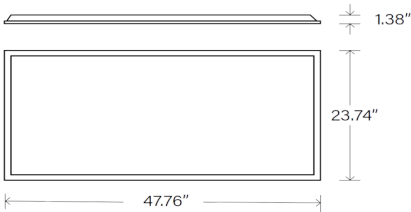

PLB3S Series

LED 2x2, 2x4 Back-lit Panel Motion Sensor Capable

Fixture Type:
Project Name
Location:
Date:

Features

- Fully luminous backlit panel available in 2x2, 2x4 size.
- 5 Wattage selectable and 5CCT adjustable, save shelf space and carrying cost.
- Extruded aluminum frame with frosted polystyrene lens provides excellent shielding and uniform luminance.
- Easy recessed installation the back plate includes integral T-bar clips for installation into T-grid ceiling.
- Optional Emergency battery backup.
- Optional PIR plug and play motion sensor.

2X2

2X4

Dimensions

2X4

2X2

Specification

Material	Aluminum frame	Efficacy	Up to 125 lm/W
Lens	Frosted Polystyrene	LED Life Span	50,000 hrs
Beam angle	120 degree	Dimmable	0-10V Dimming
IColor Temp	5CCT 3500K/4000K/5000K/5700K/6500K	Lumen Package	1,950 lm- 9,000 lm
CRI	80	Warranty	5 Years
Input Voltage	120-277V	Ambient Operation Temperature	-20°C (-4°F) ~50° C(122°F)
Installation	Recessed into T-grid ceiling. Surface and recessed mounting kits available for drywall ceiling	Listing	ETL Listed Damp location listed