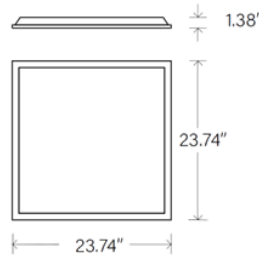

PLB3S Series

LED 2x2, 2x4 Back-lit Panel Motion Sensor Capable

Fixture Type:
Project Name
Location:
Date:

Features

- Fully luminous backlit panel available in 2x2, 2x4 size.
- 5 Wattage selectable and 5CCT adjustable, save shelf space and carrying cost.
- Extruded aluminum frame with frosted polystyrene lens provides excellent shielding and uniform luminance.
- Easy recessed installation the back plate includes integral T-bar clips for installation into T-grid ceiling.
- Optional Emergency battery backup.
- Optional PIR plug and play motion sensor.

2X2

2X4

Dimensions

2X4

2X2

Specification

Material	Aluminum frame	Efficacy	Up to 125 lm/W
Lens	Frosted Polystyrene	LED Life Span	50,000 hrs
Beam angle	120 degree	Dimmable	0-10V Dimming
IColor Temp	5CCT 3500K/4000K/5000K/5700K/6500K	Lumen Package	1,950 lm- 9,000 lm
CRI	80	Warranty	5 Years
Input Voltage	120-277V	Ambient Operation Temperature	-20°C (-4°F) ~50° C(122°F)
Installation	Recessed into T-grid ceiling. Surface and recessed mounting kits available for drywall ceiling	Listing	ETL Listed Damp location listed