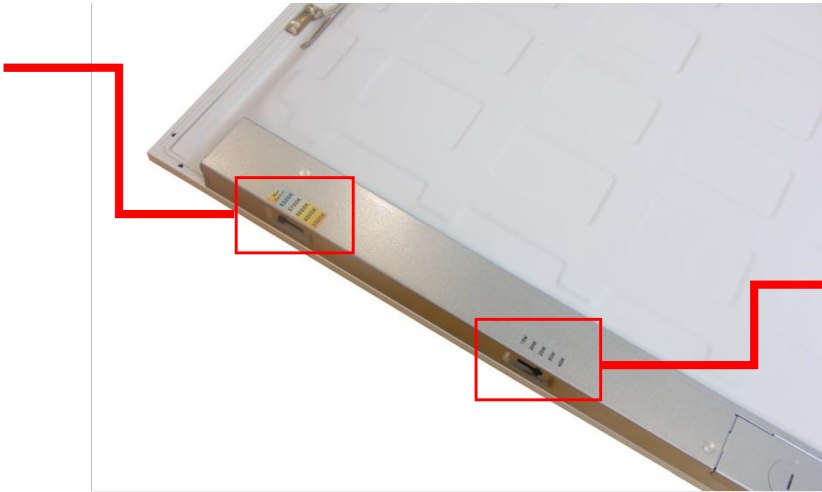

Wattage Selective

5Wattage