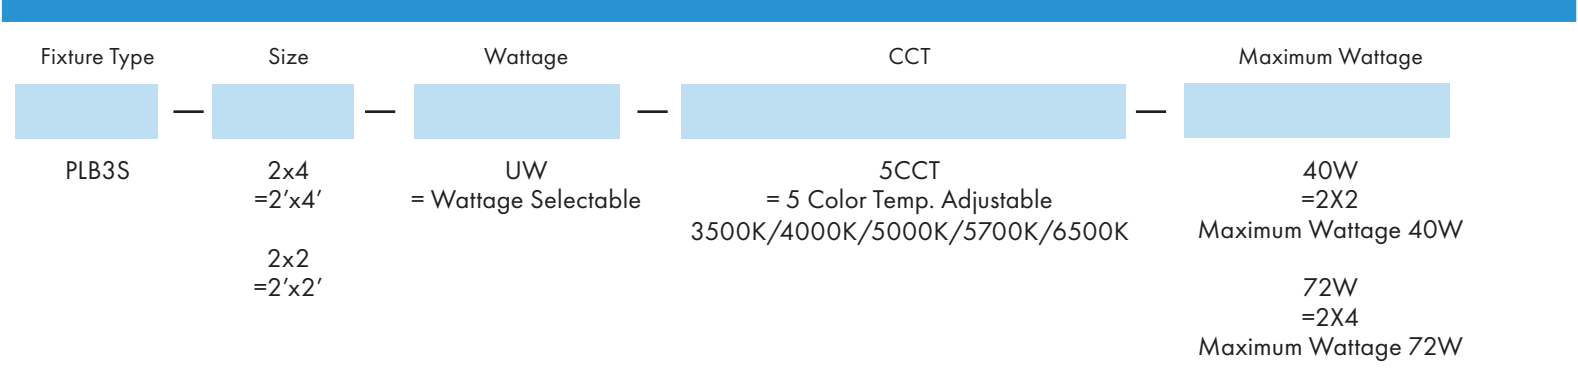

PLB3S Series

LED 2x2,2x4 Back-lit Panel Motion Sensor Capable

Fixture Type:
Project Name
Location:
Date:

Ordering Guide

Example: PLB3-2X4UW5CCT-72W-EM-SM24