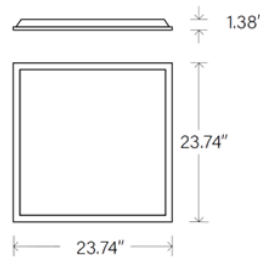

PLB3S Series

LED 2x2, 2x4 Back-lit Panel Motion Sensor Capable

Fixture Type:

Project Name

Location:

Date:

Features

- Fully luminous backlit panel available in 1x4, 2x2, 2x4 size.
- 5 Wattage selectable and 5 CCT adjustable, save shelf space and carrying cost.
- Extruded aluminum frame with frosted polystyrene lens provides excellent shielding and uniform luminance.
- Easy recessed installation the back plate includes integral T-bar clips for installation into T-grid ceiling.
- Optional Emergency battery backup.
- Optional PIR plug and play motion sensor.

2X2

2X4

Dimensions

2X4

2X2

Specification

Material	Aluminum frame	Efficacy	Up to 125 lm/W
Lens	Frosted Polystyrene	LED Life Span	50,000 hrs
Beam angle	120 degree	Dimmable	0-10V Dimming
IColor Temp	5 CCT 3500K/4000K/5000K/5700K/6500K	Lumen Package	1,950 lm- 9,000 lm
CRI	80	Warranty	5 Years
Input Voltage	120-277V	Ambient Operation Temperature	-20°C (-4°F) ~50° C (122°F)
Installation	Recessed into T-grid ceiling. Surface and recessed mounting kits available for drywall ceiling	Listing	ETL Listed Damp location listed