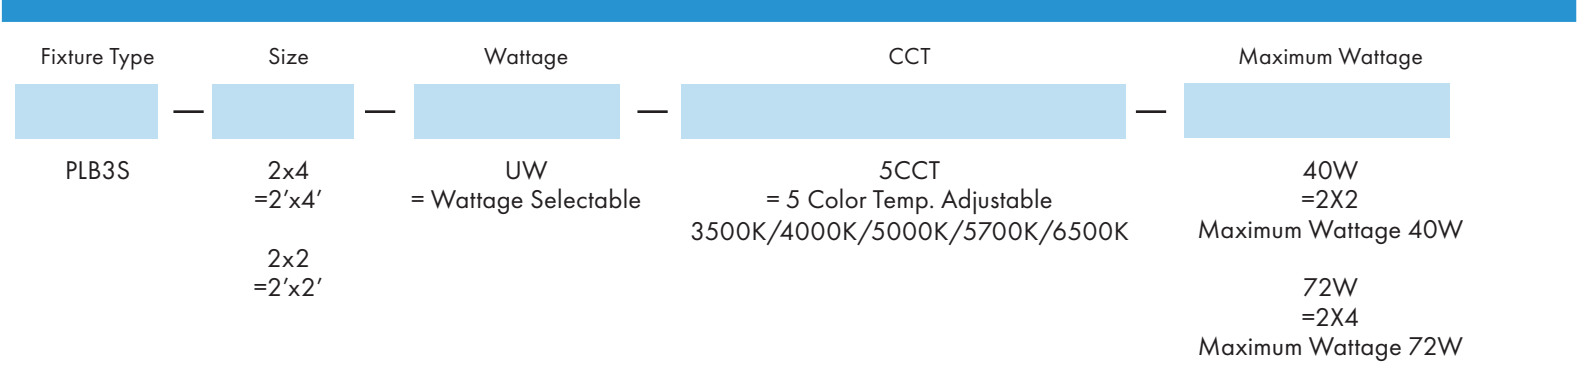

PLB3S Series

LED 2x2,2x4 Back-lit Panel Motion Sensor Capable

Fixture Type:
Project Name
Location:
Date:

Ordering Guide

Example: PLB3-2X4UW5CCT-72W-EM-SM24

Optional Accessories:

Emergency Battery Backup

Motion Sensor

EM15
(SKU:EMBK15WH-A-EXT03)
= 90 min Emergency battery backup, external pre-install.

MS
(SKU:PLB-PIR1)
=PIR Plug and play motion sensor