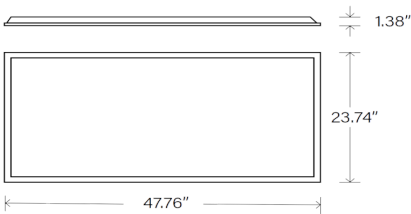

PLB3S Series

LED 2x2, 2x4 Back-lit Panel Motion Sensor Capable

Fixture Type:

Project Name

Location:

Date:

Features

- Fully luminous backlit panel available in 1x4, 2x2, 2x4 size.
- 5 Wattage selectable and 5 CCT adjustable, save shelf space and carrying cost.
- Extruded aluminum frame with frosted polystyrene lens provides excellent shielding and uniform luminance.
- Easy recessed installation the back plate includes integral T-bar clips for installation into T-grid ceiling.
- Optional Emergency battery backup.
- Optional PIR plug and play motion sensor.

2X2

2X4

Dimensions

2X4

2X2

Specification

Material	Aluminum frame	Efficacy	Up to 125 lm/W
Lens	Frosted Polystyrene	LED Life Span	50,000 hrs
Beam angle	120 degree	Dimmable	0-10V Dimming
IColor Temp	5 CCT 3500K/4000K/5000K/5700K/6500K	Lumen Package	1,950 lm- 9,000 lm
CRI	80	Warranty	5 Years
Input Voltage	120-277V	Ambient Operation Temperature	-20°C (-4°F) ~50° C (122°F)
Installation	Recessed into T-grid ceiling. Surface and recessed mounting kits available for drywall ceiling	Listing	ETL Listed Damp location listed