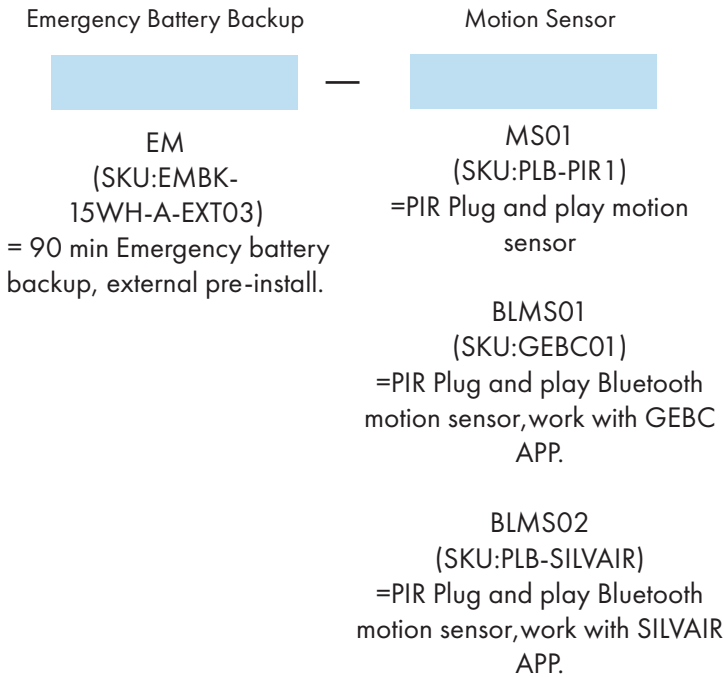

PLB3S Series

LED 2x2, 2x4 Back-lit Panel Motion Sensor Capable

Fixture Type:

Project Name

Location:

Date:

Features

- Fully luminous backlit panel available in 1x4, 2x2, 2x4 size.
- 5 Wattage selectable and 5CCT adjustable, save shelf space and carrying cost.
- Extruded aluminum frame with frosted polystyrene lens provides excellent shielding and uniform luminance.
- Easy recessed installation the back plate includes integral T-bar clips for installation into T-grid ceiling.
- Optional Emergency battery backup.
- Optional PIR plug and play motion sensor/Bluetooth motion sensor.

Dimensions

2X4

2X2

1X4

Specification

Material	Aluminum frame	Efficacy	Up to 125 lm/W
Lens	Frosted Polystyrene	LED Life Span	50,000 hrs
Beam angle	120 degree	Dimmable	0-10V Dimming
IColor Temp	5CCT 3500K/4000K/5000K/5700K/6500K	Lumen Package	1,950 lm- 9,000 lm
CRI	80	Warranty	5 Years
Input Voltage	120-277V	Ambient Operation Temperature	-20°C (-4°F) ~50° C (122°F)
Installation	Recessed into T-grid ceiling.	Listing	ETL Listed Damp location listed DLC PREMIUM

PLB3S Series

LED 2x2,2x4 Back-lit Panel Motion Sensor Capable

Fixture Type:
Project Name
Location:
Date:

Ordering Guide

Example: PLB3-2X4UW5CCT-72W-EM-MS

Optional Accessories:

PLB3S Series

LED 2x2,2x4 Back-lit Panel Motion Sensor Capable

Fixture Type:

Project Name

Location:

Date:

Product Information

PLB3-2X4-72W

WATTAGE	3500K		4000K		5000K		5700K		6500K	
	LUMEN	EFFICACY	LUMEN	EFFICACY	LUMEN	EFFICACY	LUMEN	EFFICACY	LUMEN	EFFICACY
72W	8800lm	122lm/W	8900lm	124lm/W	8950lm	124lm/W	9000lm	125lm/W	9000lm	125lm/W
60W	7350lm	123lm/W	7450lm	125lm/W	7510lm	125lm/W	7560lm	126lm/W	7560lm	126lm/W
50W	6150lm	124lm/W	6250lm	126lm/W	6300lm	126lm/W	6350lm	127lm/W	6350lm	127lm/W
40W	5000lm	126lm/W	5050lm	128lm/W	5110lm	128lm/W	5160lm	129lm/W	5160lm	129lm/W
30W	3700lm	127lm/W	3800lm	129lm/W	3850lm	129lm/W	3900lm	130lm/W	3900lm	130lm/W