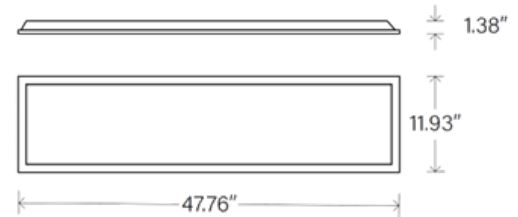

PLB3S Series

LED 2x2, 2x4 Back-lit Panel Motion Sensor Capable

Fixture Type:

Project Name

Location:

Date:

Features

- Fully luminous backlit panel available in 1x4, 2x2, 2x4 size.
- 5 Wattage selectable and 5CCT adjustable, save shelf space and carrying cost.
- Extruded aluminum frame with frosted polystyrene lens provides excellent shielding and uniform luminance.
- Easy recessed installation the back plate includes integral T-bar clips for installation into T-grid ceiling.
- Optional Emergency battery backup.
- Optional PIR plug and play motion sensor/Bluetooth motion sensor.

Dimensions

2X4

2X2

1X4

Specification

Material	Aluminum frame	Efficacy	Up to 125 lm/W
Lens	Frosted Polystyrene	LED Life Span	50,000 hrs
Beam angle	120 degree	Dimmable	0-10V Dimming
IColor Temp	5CCT 3500K/4000K/5000K/5700K/6500K	Lumen Package	1,950 lm- 9,000 lm
CRI	80	Warranty	5 Years
Input Voltage	120-277V	Ambient Operation Temperature	-20°C (-4°F) ~50° C (122°F)
Installation	Recessed into T-grid ceiling.	Listing	ETL Listed Damp location listed DLC PREMIUM