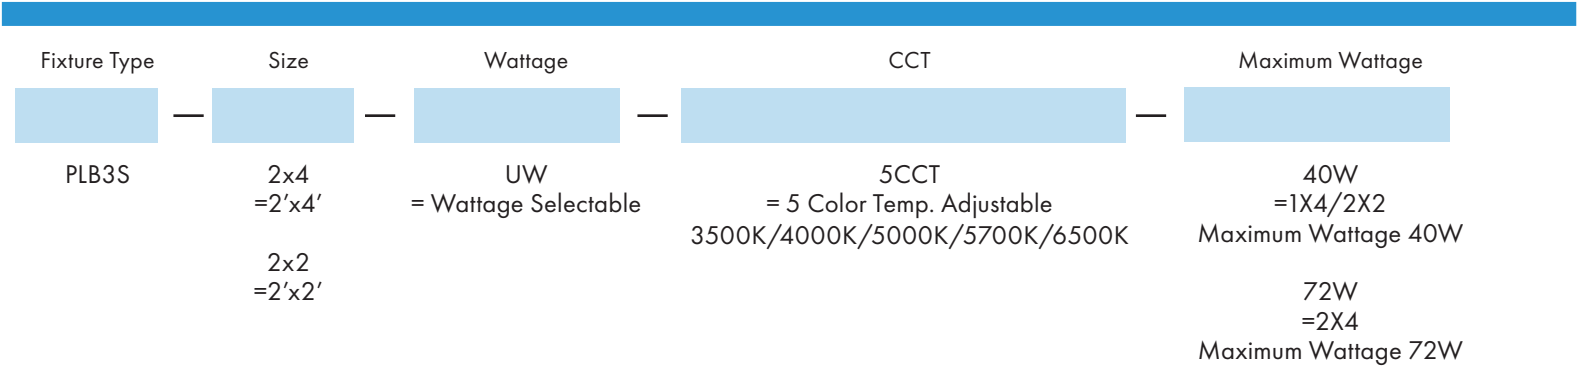

PLB3S Series

LED 2x2,2x4 Back-lit Panel Motion Sensor Capable

Fixture Type:
Project Name
Location:
Date:

Ordering Guide

Example: PLB3-2X4UW5CCT-72W-EM-MS