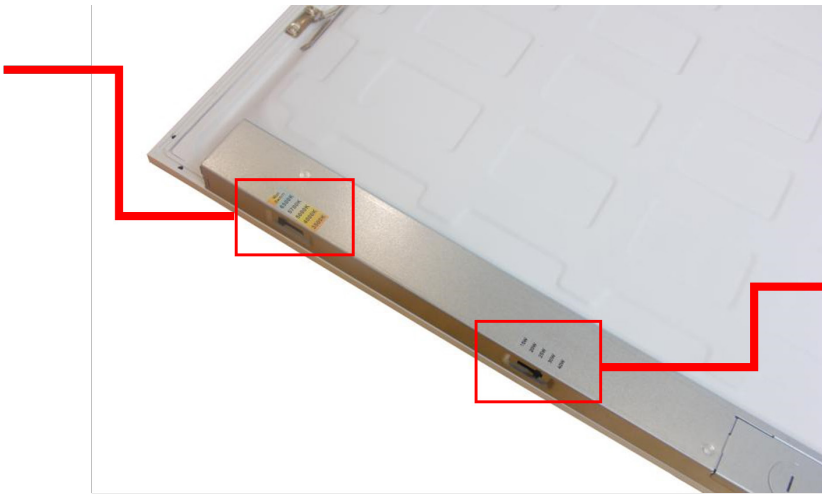

Wattage Selective

5Wattage