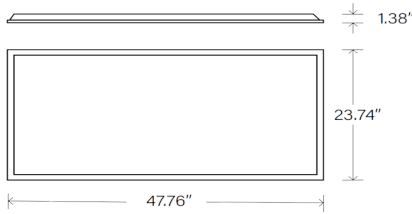

PLB3S Series

LED 2x2, 2x4 Back-lit Panel Motion Sensor Capable

Fixture Type:

Project Name

Location:

Date:

Features

- Fully luminous backlit panel available in 1x4, 2x2, 2x4 size.
- 5 Wattage selectable and 5CCT adjustable, save shelf space and carrying cost.
- Extruded aluminum frame with frosted polystyrene lens provides excellent shielding and uniform luminance.
- Easy recessed installation the back plate includes integral T-bar clips for installation into T-grid ceiling.
- Optional Emergency battery backup.
- Optional PIR plug and play motion sensor/Bluetooth motion sensor.

Dimensions

2X4

2X2

1X4

Specification

Material	Aluminum frame	Efficacy	Up to 125 lm/W
Lens	Frosted Polystyrene	LED Life Span	50,000 hrs
Beam angle	120 degree	Dimmable	0-10V Dimming
IColor Temp	5CCT 3500K/4000K/5000K/5700K/6500K	Lumen Package	1,950 lm- 9,000 lm
CRI	80	Warranty	5 Years
Input Voltage	120-277V	Ambient Operation Temperature	-20°C (-4°F) ~50° C (122°F)
Installation	Recessed into T-grid ceiling.	Listing	ETL Listed Damp location listed DLC PREMIUM