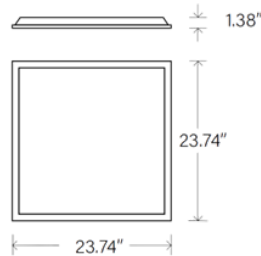

PLB3S Series

LED 2x2, 2x4 Back-lit Panel Motion Sensor Capable

Fixture Type:

Project Name

Location:

Date:

Features

- Fully luminous backlit panel available in 1x4, 2x2, 2x4 size.
- 5 Wattage selectable and 5CCT adjustable, save shelf space and carrying cost.
- Extruded aluminum frame with frosted polystyrene lens provides excellent shielding and uniform luminance.
- Easy recessed installation the back plate includes integral T-bar clips for installation into T-grid ceiling.
- Optional Emergency battery backup.
- Optional PIR plug and play motion sensor/Bluetooth motion sensor.

Dimensions

2X4

2X2

1X4

Specification

Material	Aluminum frame	Efficacy	Up to 125 lm/W
Lens	Frosted Polystyrene	LED Life Span	50,000 hrs
Beam angle	120 degree	Dimmable	0-10V Dimming
IColor Temp	5CCT 3500K/4000K/5000K/5700K/6500K	Lumen Package	1,950 lm- 9,000 lm
CRI	80	Warranty	5 Years
Input Voltage	120-277V	Ambient Operation Temperature	-20°C (-4°F) ~50° C (122°F)
Installation	Recessed into T-grid ceiling.	Listing	ETL Listed Damp location listed DLC PREMIUM