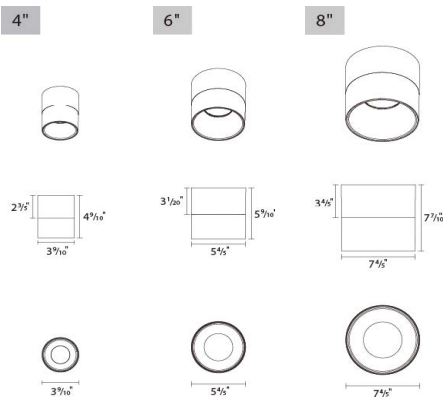

Easy installation
Over 100,000 options, configurable in seconds.

Trim options
Made from premium aluminum for durability and a refined finish.

Dimensions:

Mounting options (surface):

Mounting options (pendant):