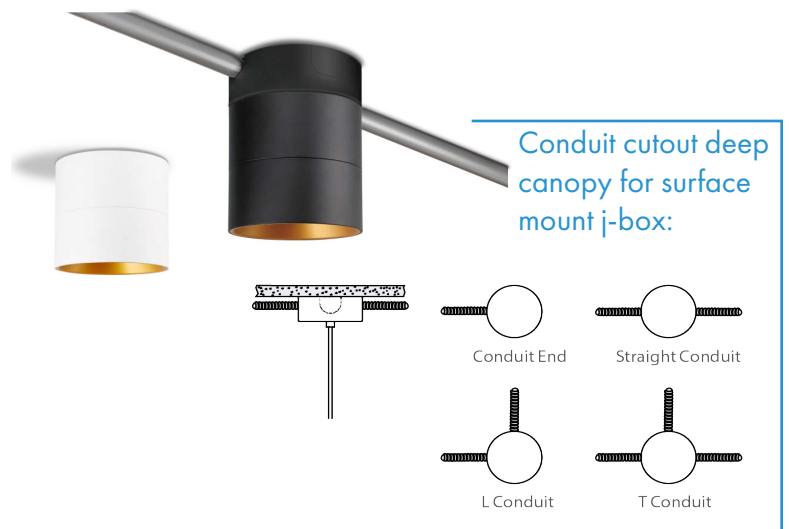

CYL1

NEW

INDOOR LIGHTING

Illuminate your space with sleek, cylindrical lights featuring a luxurious gold interior, offering modern elegance in both pendant and track designs.

CYL1 LED Cylinder

Architectural Cylinder

The CYL Series pendant and track lights elevate interior lighting with a seamless fusion of contemporary design and exceptional performance. These sleek cylindrical fixtures are offered in a sophisticated matte black or crisp white finish, each paired with your choice of four distinctive trim colors—cooper, chrome, white, or black—to perfectly complement any décor. Engineered for precision, the CYL Series provides focused illumination, ideal for enhancing ambiance in both residential and commercial spaces. Whether suspended as a pendant or mounted on a track, these lights offer unparalleled versatility and style, making them the perfect choice for those seeking to enhance their lighting experience with refined elegance and superior functionality.

Easy installation
Over 100,000 options, configurable in seconds.

Trim options
Made from premium aluminum for durability and a refined finish.

Dimensions:

Mounting options (surface):

Mounting options (pendant):