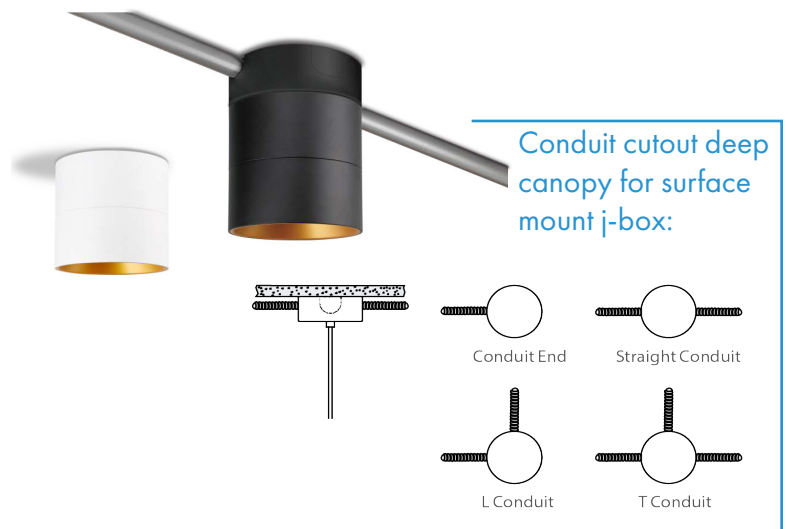

The CYL Series pendant and track lights elevate interior lighting with a seamless fusion of contemporary design and exceptional performance. These sleek cylindrical fixtures are offered in a sophisticated matte black or crisp white finish, each paired with your choice of four distinctive trim colors—cooper, chrome, white, or black—to perfectly complement any décor. Engineered for precision, the CYL Series provides focused illumination, ideal for enhancing ambiance in both residential and commercial spaces. Whether suspended as a pendant or mounted on a track, these lights offer unparalleled versatility and style, making them the perfect choice for those seeking to enhance their lighting experience with refined elegance and superior functionality.

Easy installation

Over 100,000 options, configurable in seconds.

Trim options

Made from premium aluminum for durability and a refined finish.

Cooper

White

Black

Chrome

Mounting options (surface):

4"/6"/8"

4"

6"

8"

Mounting options (pendant):

Cable mount
4"

Cable mount
6"/8"

Cable mount
4"

Rigid pendant
stem mount
4"/6"/8"

Cable mount
6"/8"

Rigid pendant
stem mount
4"/6"/8"

Dimensions: