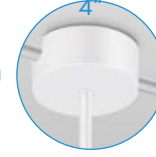

Mounting options (surface):

4"/6"/8"

4"

6"

8"

Mounting options (pendant):

Cable mount
4"

Cable mount
6"/8"

Cable mount
4"

Rigid pendant
stem mount
4"/6"/8"

Cable mount
6"/8"

Rigid pendant
stem mount
4"/6"/8"

Dimensions: