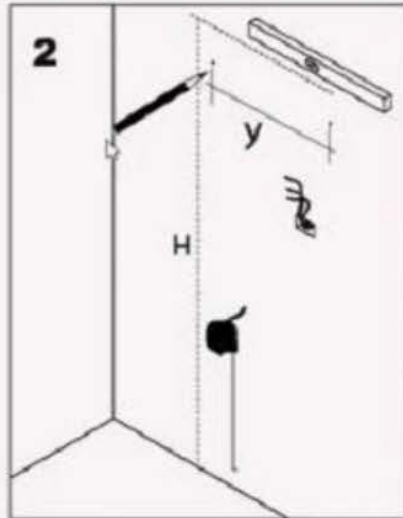

# INSTALLATION PROCESS

Electric wire color coding :

Black : Live  
Green : Ground  
White : Neutral