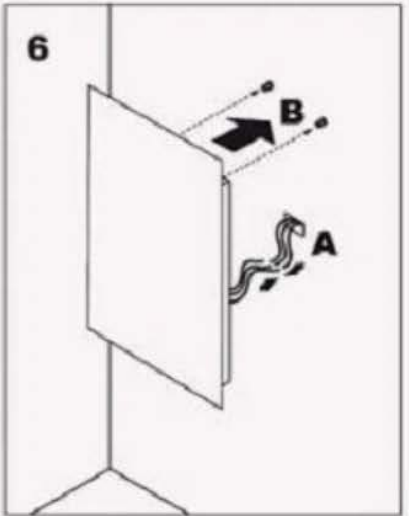

# INSTALLATION PROCESS

Electric wire color coding :

Black : Live  
Green : Ground  
White : Neutral