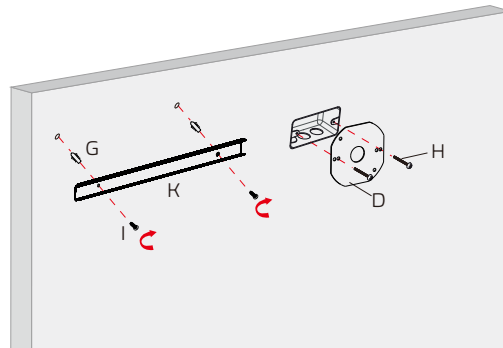

Location:

Date:

Mounting

Wall Mount Bracket

Jbox Cover Plate

Quick Connect Power cable

ALC2 Architectural Linear Series

2.3" Linear Suspended Linear Run Luminaire