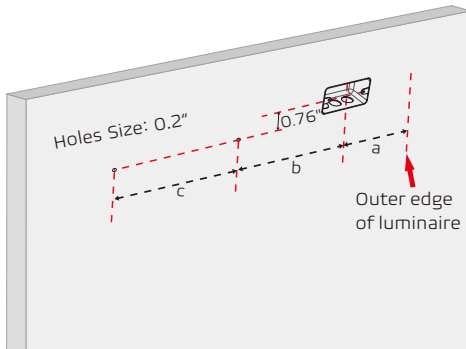

ALC2 Architectural Linear Series

2.3" Linear Recessed Mount Linear Run Luminaire

Fixture Type:

Project Name:

Location:

Date:

Mounting