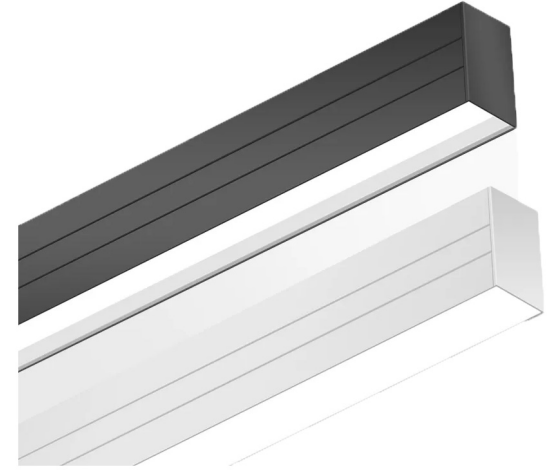

ALC2 Architectural Linear Series

2.3" Linear Recessed Mount Linear Run Luminaire

Fixture Type:

Project Name:

Location:

Date:

Features

- 2.3" wide achitectoral linear luminaries is available in 2ft,3ft,4ft and 8ft.
- Simply provide wide, powerful lighting to any atmosphere with continuous runs.
- Extruded aluminum housing with preminum powder coat white or black finish.
- 100% downlight distribution.
- Color temperature adjustable 3000K/3500K /4000K.
- Wattage selectable 100%/75%/50%.
- Standard optical flat lens or Deep regressed lens.
- Optional emergency battery backup is available.

Dimensions

DIMENSIONS

Specification

Material	Extruded aluminum housing	Efficacy	117lm/W
Lens	Flat/Deep regressed	LED Life Span	50,000 hrs
Beam angle	110 degree	Dimmable	0-10V Dimming
Color Temp	3CCT 3000K/3500K/4000K	Lumen Package	2,300 lm to 9,200lm
CRI	90	Warranty	5 Years
Input Voltage	120-277V	Ambient Operation Temperature	-20°C(-4°F) to 40°C (104°F)
Installation	Wall mount	Listing	UL Listed Damp Location

ALC2 Architectural Linear Series

2.3" Linear Recessed Mount Linear Run Luminaire

Fixture Type:

Project Name:

Location:

Date:

Ordering Guide

Example: ALC2-D-UW3CCT-WH-4-AL-WM-KIT