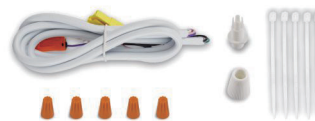

Mounting

Dry Ceiling / Off Grid

"Various Hard Ceilings" (Mount to J-box)

Drop Ceiling / Off Grid

Compatible for various T grid

- 9/16" Flat
- 15/16" Flat
- 9/16" Slot
- 15/16" Slot

Pendant Accessories For Dry Ceiling

Canopy Kits

Power Cord Kits

5FT Standard
(12FT Available)

Aircraft Cable Kits

5FT Standard
(12FT Available)

Pendant Accessories For Drop Ceiling

Canopy Kits

Power Cord Kits