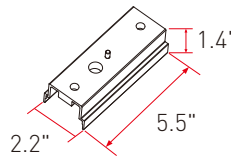

Continuous Run

120VAC: Connections up to 40ft.
277VAC: Connections up to 100ft.

Joiner Options

Illuminated "L" Joiner

Line Joiner

Luminaire Run Length (ft)	Run Configuration	Line Joiner	5' Power Cable	5' Aircraft Cable	Canopy
2	2'	-	1	2	2
4	4'	-	1	2	2
6	4'+2'	1	1	3	3
8	8'	-	1	2	2
10	8'+2'	1	1	3	3
12	8'+4'	1	1	3	3
14	8'+4'+2'	2	1	4	4
16	8'+8'	1	1	3	3
18	8'+8'+2'	2	1	4	4
20	8'+8'+4'	2	1	4	4
22	8'+8'+4'+2'	3	1	5	5
24	8'+8'+8'	2	1	4	4
26	8'+8'+8'+2'	3	1	5	5
28	8'+8'+8'+4'	3	1	5	5
30	8'+8'+8'+4'+2'	4	1	6	6
32	8'+8'+8'+8'	3	1	5	5
34	8'+8'+8'+8'+2'	4	1	6	6
36	8'+8'+8'+8'+4'	4	1	6	6
38	8'+8'+8'+8'+4'+2'	5	1	7	7
40	8'+8'+8'+8'+8'	4	1	6	6
42	8'+8'+8'+8'+8'+2'	5	2	7	7