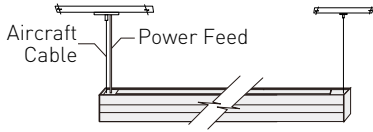

Continuous Run

120VAC: Connections up to 40ft.
277VAC: Connections up to 100ft.

Joiner Options

Illuminated "L" Joiner

Line Joiner

Luminaire Run Length (ft)	Run Configuration	Line Joiner	5' Power Cable	5' Aircraft Cable	Canopy
2	2'	-	1	2	2
4	4'	-	1	2	2
6	4'+2'	1	1	3	3
8	8'	-	1	2	2
10	8'+2'	1	1	3	3
12	8'+4'	1	1	3	3
14	8'+4'+2'	2	1	4	4
16	8'+8'	1	1	3	3
18	8'+8'+2'	2	1	4	4
20	8'+8'+4'	2	1	4	4
22	8'+8'+4'+2'	3	1	5	5
24	8'+8'+8'	2	1	4	4
26	8'+8'+8'+2'	3	1	5	5
28	8'+8'+8'+4'	3	1	5	5
30	8'+8'+8'+4'+2'	4	1	6	6
32	8'+8'+8'+8'	3	1	5	5
34	8'+8'+8'+8'+2'	4	1	6	6
36	8'+8'+8'+8'+4'	4	1	6	6
38	8'+8'+8'+8'+4'+2'	5	1	7	7
40	8'+8'+8'+8'+8'	4	1	6	6
42	8'+8'+8'+8'+8'+2'	5	2	7	7