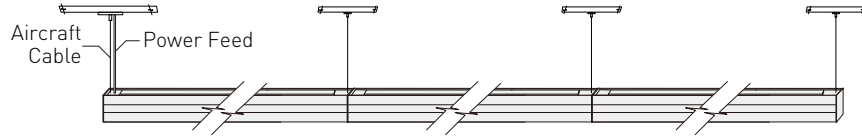

ALC Architectural Linear Series

2.3" Linear Suspended Linear Run Luminaire

Fixture Type:

Project Name:

Location:

Date:

Line Connection:

Individual

Continuous Run

120VAC: Connections up to 40ft.
277VAC: Connections up to 100ft.

Joiner Options

Illuminated "L" Joiner

Line Joiner

Luminaire Run Length (ft)	Run Configuration	Line Joiner	5' Power Cable	5' Aircraft Cable	Canopy
2	2'	-	1	2	2
4	4'	-	1	2	2
6	4'+2'	1	1	3	3
8	8'	-	1	2	2
10	8'+2'	1	1	3	3
12	8'+4'	1	1	3	3
14	8'+4'+2'	2	1	4	4
16	8'+8'	1	1	3	3
18	8'+8'+2'	2	1	4	4
20	8'+8'+4'	2	1	4	4
22	8'+8'+4'+2'	3	1	5	5
24	8'+8'+8'	2	1	4	4
26	8'+8'+8'+2'	3	1	5	5
28	8'+8'+8'+4'	3	1	5	5
30	8'+8'+8'+4'+2'	4	1	6	6
32	8'+8'+8'+8'	3	1	5	5
34	8'+8'+8'+8'+2'	4	1	6	6
36	8'+8'+8'+8'+4'	4	1	6	6
38	8'+8'+8'+8'+4'+2'	5	1	7	7
40	8'+8'+8'+8'+8'	4	1	6	6
42	8'+8'+8'+8'+8'+2'	5	2	7	7