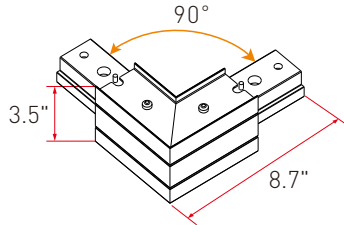

Continuous Run

120VAC: Connections up to 40ft.
277VAC: Connections up to 100ft.

Joiner Options

Illuminated "L" Joiner

Line Joiner

Luminaire Run Length (ft)	Run Configuration	Line Joiner	5' Power Cable	5' Aircraft Cable	Canopy
2	2'	-	1	2	2
4	4'	-	1	2	2
6	4'+2'	1	1	3	3
8	8'	-	1	2	2
10	8'+2'	1	1	3	3
12	8'+4'	1	1	3	3
14	8'+4'+2'	2	1	4	4
16	8'+8'	1	1	3	3
18	8'+8'+2'	2	1	4	4
20	8'+8'+4'	2	1	4	4
22	8'+8'+4'+2'	3	1	5	5
24	8'+8'+8'	2	1	4	4
26	8'+8'+8'+2'	3	1	5	5
28	8'+8'+8'+4'	3	1	5	5
30	8'+8'+8'+4'+2'	4	1	6	6
32	8'+8'+8'+8'	3	1	5	5
34	8'+8'+8'+8'+2'	4	1	6	6
36	8'+8'+8'+8'+4'	4	1	6	6
38	8'+8'+8'+8'+4'+2'	5	1	7	7
40	8'+8'+8'+8'+8'	4	1	6	6
42	8'+8'+8'+8'+8'+2'	5	2	7	7