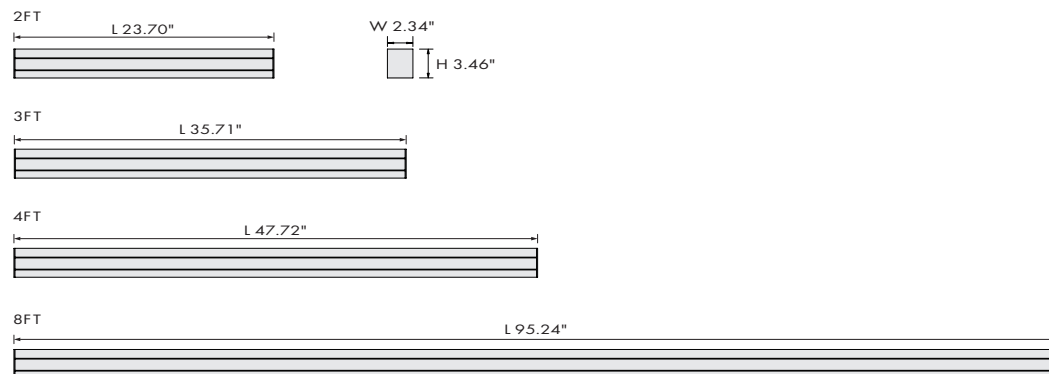

ALC2 Architectural Linear Series

2.3" Linear Suspended Linear Run Luminaire

Fixture Type:

Project Name:

Location:

Date:

Features

- 2.3" wide achitectural linear luminaries is available in 2ft,3ft,4ft and 8ft.
- Simply provide wide, powerful lighting to any atmosphere with continuous runs.
- Extruded aluminum housing with preminum powder coat white or black finish.
- 100% downlight distribution
- Color temperature adjustable 3000K/3500K /4000K.
- Wattage selectable 100%/75%/50%
- Standard optical flat lens or Deep regressed lens
- Optional emergency battery backup is available.

Dimensions

DIMENSIONS

Specification

Material	Extruded aluminum housing	Efficacy	117lm/W
Lens	Flat/Deep regressed	LED Life Span	50,000 hrs
Beam angle	110 degree	Dimmable	0-10V Dimming
Color Temp	3CCT 3000K/3500K/4000K	Lumen Package	2,300 lm to 9,200lm
CRI	90	Warranty	5 Years
Input Voltage	120-277V	Ambient Operation Temperature	-20°C(-4°F) to 40°C (104°F)
Installation	Suspended/Surface mount	Listing	UL Listed Damp Location