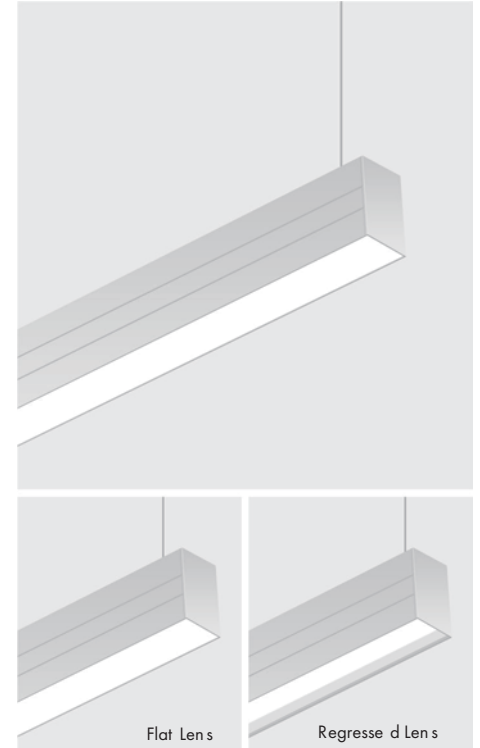

ALC2 Architectural Linear Series

2.3" Linear Suspended Linear Run Luminaire

Fixture Type:

Project Name:

Location:

Date:

Features

- 2.3" wide achitectural linear luminaries is available in 2ft,3ft,4ft and 8ft.
- Simply provide wide, powerful lighting to any atmosphere with continuous runs.
- Extruded aluminum housing with preminum powder coat white or black finish.
- 100% downlight distribution
- Color temperature adjustable 3000K/3500K /4000K.
- Wattage selectable 100%/75%/50%
- Standard optical flat lens or Deep regressed lens
- Optional emergency battery backup is available.

Dimensions

DIMENSIONS

Specification

Material	Extruded aluminum housing	Efficacy	117lm/W
Lens	Flat/Deep regressed	LED Life Span	50,000 hrs
Beam angle	110 degree	Dimmable	0-10V Dimming
Color Temp	3CCT 3000K/3500K/4000K	Lumen Package	2,300 lm to 9,200lm
CRI	90	Warranty	5 Years
Input Voltage	120-277V	Ambient Operation Temperature	-20°C(-4°F) to 40°C (104°F)
Installation	Suspended/Surface mount	Listing	UL Listed Damp Location