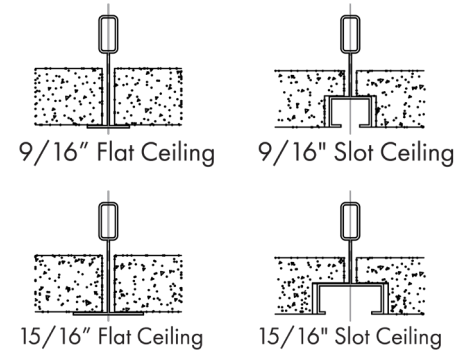

Non-Power feed	Canopy Shape	Grid Size	Grid Type	Finish	Canopy Size
AL-NTBCNP					
Drop ceiling mount	R=Round	9=9/16	F=Flat	WH=Blank	4=4inch
Non-Power feed side	S=Square	15=15/16	S=Slot	BK=Black	2=2inch

Linear Run connector

ALC-FC = Inline connector

ALC2 Architectural Linear Series

2.3" Linear Suspended Linear Run Luminaire

Fixture Type:

Project Name:

Location:

Date:

Mounting

Dry Ceiling / Off Grid

"Various Hard Ceilings" (Mount to J-box)

Drop Ceiling / Off Grid

Compatible for various T grid

- 9/16" Flat
- 15/16" Flat
- 9/16" Slot
- 15/16" Slot

Pendant Accessories For Dry Ceiling

Canopy Kits

Power Cord Kits

5FT Standard
(12FT Available)

Aircraft Cable Kits

5FT Standard
(12FT Available)

Pendant Accessories For Drop Ceiling

Canopy Kits

Power Cord Kits