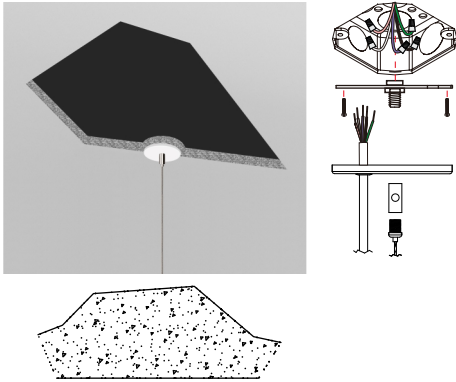

Drop Ceiling Mount Continued Run **Example: AL-PTB-R-9-F-WH,AL-NTBCNP-R-9-F-WH-2,ALB-FC**

Power feed	Canopy Shape	Grid Size	Grid Type	Finish
AL-PTB				
Drop ceiling mount	R=Round S=Square	9=9/16 15=15/16	F=Flat S=Slot	WH=Blank BK=Black

Non-Power feed	Canopy Shape	Grid Size	Grid Type	Finish	Canopy Size
AL-NTBCNP					
Drop ceiling mount	R=Round	9=9/16	F=Flat	WH=Blank	4=4inch
Non-Power feed side	S=Square	15=15/16	S=Slot	BK=Black	2=2inch

Linear Run connector

ALC-FC = Inline connector

ALC2 Architectural Linear Series

2.3" Linear Suspended Linear Run Luminaire

Fixture Type:

Project Name:

Location:

Date:

Mounting

Dry Ceiling / Off Grid

"Various Hard Ceilings" (Mount to J-box)

Drop Ceiling / Off Grid

Compatible for various T grid

- 9/16" Flat
- 15/16" Flat
- 9/16" Slot
- 15/16" Slot

Pendant Accessories For Dry Ceiling