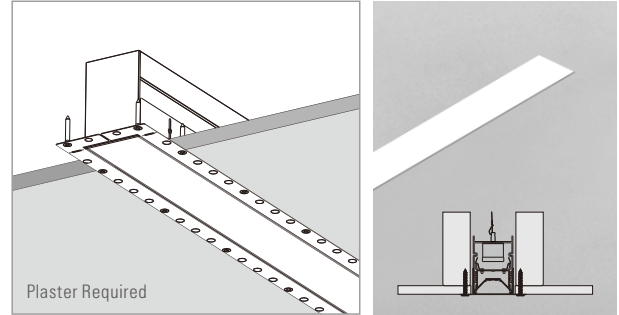

Fixture Type:

Project Name:

Location:

Date:

Mounting

TRIM (Recessed with brackets)

TRIMLESS

Mounting Kits

Mounting Kits

Recessed In Grid Ceiling

Attention: If do seamless continuous runs in the standard or existing T-Grid ceiling, there will be a gap between the End of fixture and the T-Grid, and the gap should be filled with gypsum ceiling board.