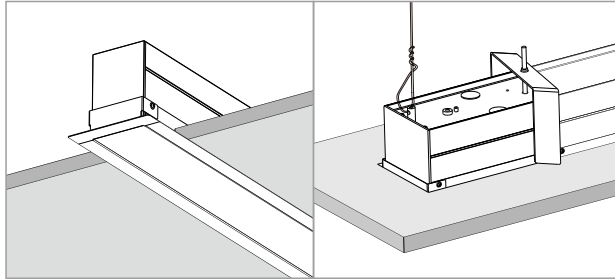

Fixture Type:

Project Name:

Location:

Date:

Mounting

TRIM (Recessed with brackets)

TRIMLESS

Mounting Kits

Mounting Kits

Recessed In Grid Ceiling

Attention: If do seamless continuous runs in the standard or existing T-Grid ceiling, there will be a gap between the End of fixture and the T-Grid, and the gap should be filled with gypsum ceiling board.