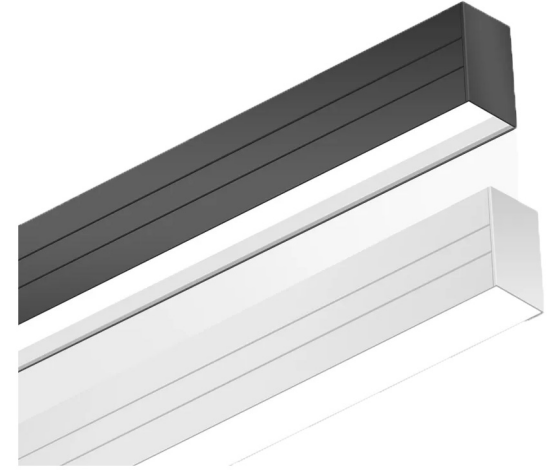

ALC2 Architectural Linear Series

2.3" Linear Recessed Mount Linear Run Luminaire

Fixture Type:

Project Name:

Location:

Date:

Features

- 2.3" wide architectural linear luminaires is available in 2ft,3ft,4ft and 8ft.
- Simply provide wide, powerful lighting to any atmosphere with continuous runs.
- Extruded aluminum housing with premium powder coat white or black finish.
- 100% downlight distribution
- Architectural recessed lighting solution that compatible with 15/16" and 9/16" t-grid ceiling or dry ceiling.
- Color temperature adjustable 3000K/3500K /4000K.
- Wattage selectable 100%/75%/50%
- Standard optical flat lens or Deep regressed lens
- Optional emergency battery backup is available.

Dimensions

DIMENSIONS

Specification

Material	Extruded aluminum housing	Efficacy	117lm/W
Lens	Flat/Deep regressed	LED Life Span	50,000 hrs
Beam angle	110 degree	Dimmable	0-10V Dimming
Color Temp	3CCT 3000K/3500K/4000K	Lumen Package	2,300 lm to 9,200lm
CRI	90	Warranty	5 Years
Input Voltage	120-277V	Ambient Operation Temperature	-20°C(-4°F) to 40°C (104°F)
Installation	Recessed mount	Listing	UL Listed Damp Location

ALC2 Architectural Linear Series

2.3" Linear Recessed Mount Linear Run Luminaire

Fixture Type:

Project Name:

Location:

Date:

Ordering Guide

Example: ALC2-D-UW3CCT-WH-4

Recessed Mounting Ceiling Type - Dry wall ceiling or Drop ceiling

Dry Wall Recessed Mount

Dry wall Ceiling Recessed Mount with Trim

ALC2-DWRD-TRIM

Dry wall Ceiling Recessed Mount Trimless

ALC2-DWRD-TRIMLESS