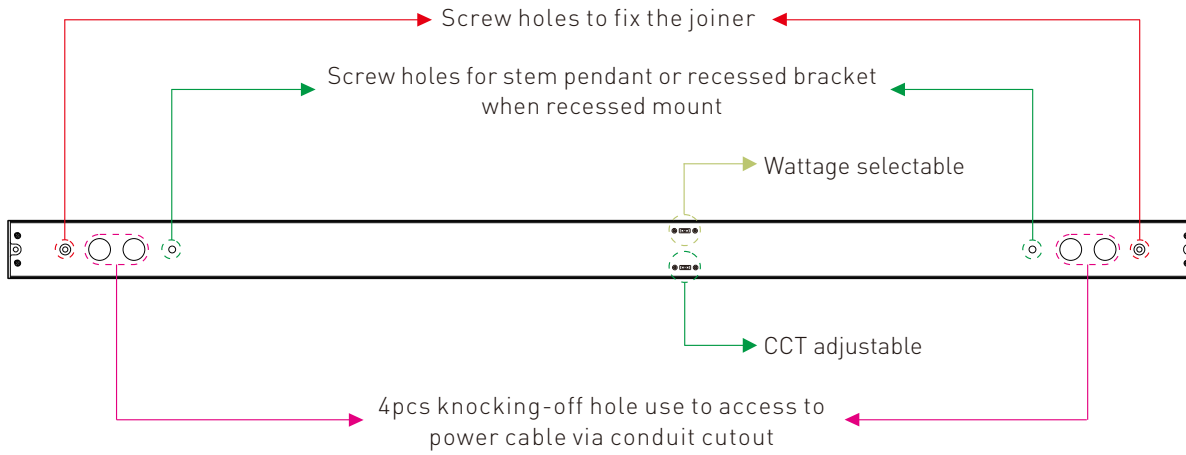

ALC2 Architectural Linear Series

2.3" Linear Suspended Linear Run Luminaire

Fixture Type:

Project Name:

Location:

Date:

Performance Data:

Lens	High	Medium	Low
Flat	1,000lm/ft, 10w/ft	750lm/ft, 7.5w/ft	500lm/ft, 5w/ft
Deep Regressed	800lm/ft, 10w/ft	600lm/ft, 7.5w/ft	400lm/ft, 5w/ft

Mounting Location