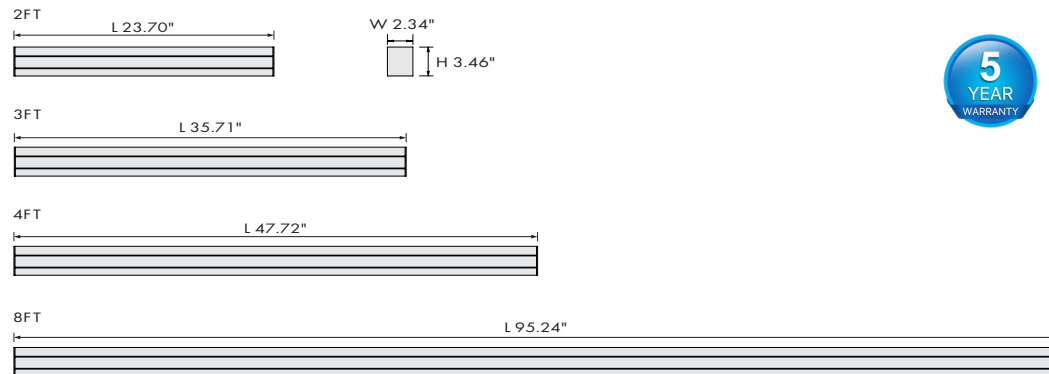

ALC2 Architectural Linear Series

2.3" Linear Recessed Mount Linear Run Luminaire

Fixture Type:

Project Name:

Location:

Date:

Features

- 2.3" wide architectural linear luminaires is available in 2ft,3ft,4ft and 8ft.
- Simply provide wide, powerful lighting to any atmosphere with continuous runs.
- Extruded aluminum housing with premium powder coat white or black finish.
- 100% downlight distribution
- Architectural recessed lighting solution that compatible with 15/16" and 9/16" t-grid ceiling or dry ceiling.
- Color temperature adjustable 3000K/3500K /4000K.
- Wattage selectable 100%/75%/50%
- Standard optical flat lens or Deep regressed lens
- Optional emergency battery backup is available.

Dimensions

DIMENSIONS

Specification

Material	Extruded aluminum housing	Efficacy	117lm/W
Lens	Flat/Deep regressed	LED Life Span	50,000 hrs
Beam angle	110 degree	Dimmable	0-10V Dimming
Color Temp	3CCT 3000K/3500K/4000K	Lumen Package	2,300 lm to 9,200lm
CRI	90	Warranty	5 Years
Input Voltage	120-277V	Ambient Operation Temperature	-20°C(-4°F) to 40°C (104°F)
Installation	Recessed mount	Listing	UL Listed Damp Location