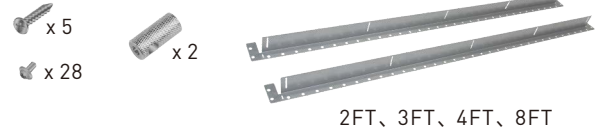

Mounting Kits