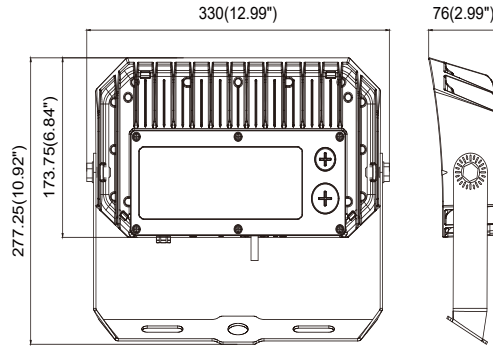

UFL2L Series

LED FLOOD LIGHT WATTAGE SELECTABLE & 3CCT

Fixture Type:

Project Name

Location:

Date:

Dimension

100W

Knuckle

Trunion