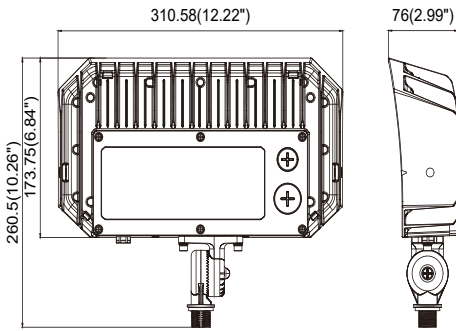

Photocell included

Open the plug with a flat-blade screwdriver and turn the switch to the desired position:
 The switch on the left indicates the gear of the color temperature;
 The switch in the middle indicates the opening or closing of the photo control sensor;
 The switch on the right indicates the gear of the power.

UFL2L Series

LED FLOOD LIGHT WATTAGE SELECTABLE & 3CCT

Fixture Type:

Project Name

Location:

Date:

Dimension

100W