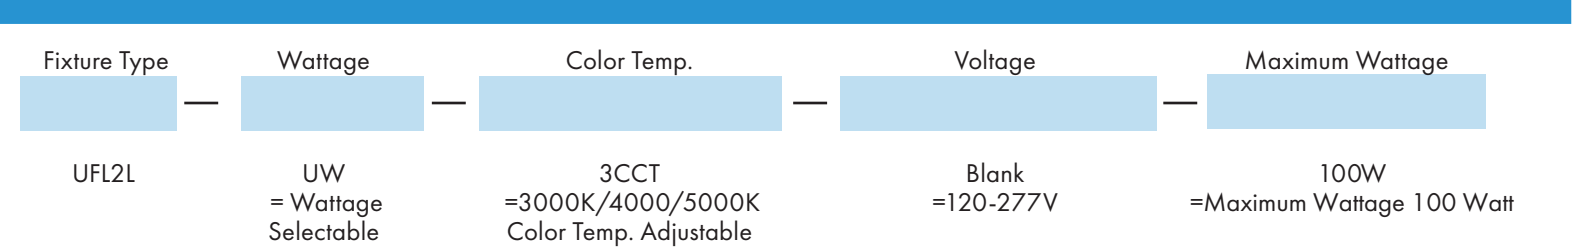

UFL2L Series

LED FLOOD LIGHT WATTAGE SELECTABLE & 3CCT

Fixture Type:
Project Name
Location:
Date:

Ordering Guide

Example: UFL2L UW3CCT 100W KN

Mounting Options

1. Mounting
2. KN
     = Knuckle Mount
   - TM
     =Trunnion Mount
   - SP
     =Slipfitter Mount

UFL2L Series

LED FLOOD LIGHT WATTAGE SELECTABLE & 3CCT

Fixture Type:
Project Name
Location:
Date:

Product Information

UFL2L-100W	3000K		4000K		5000K	
WATTAGE	LUMEN	EFFICACY	LUMEN	EFFICACY	LUMEN	EFFICACY
100W	12,500 lm	125 lm/W	13,000 lm	130 lm/W	13,000 lm	130 lm/W
80W	10,000 lm	125 lm/W	10,400 lm	130 lm/W	10,400 lm	130 lm/W
60W	7,500 lm	125 lm/W	7,800 lm	130 lm/W	7,800 lm	130 lm/W