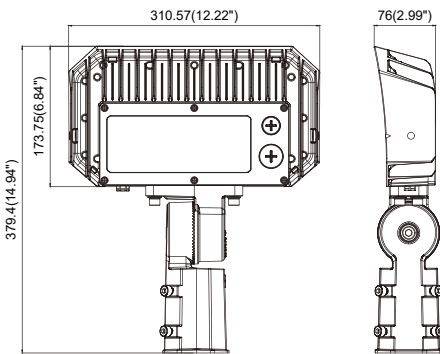

Slipfitter