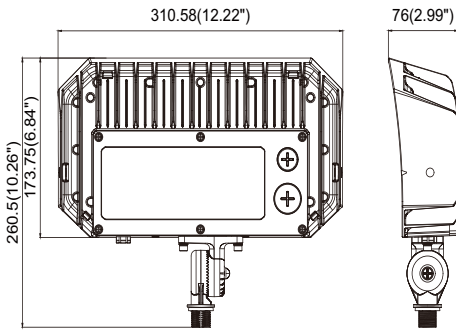

Photocell included

Open the plug with a flat-blade screwdriver and turn the switch to the desired position:

- The switch on the left indicates the gear of the color temperature;
- The switch in the middle indicates the opening or closing of the photo control sensor;
- The switch on the right indicates the gear of the power.

# UFL2L Series

LED FLOOD LIGHT WATTAGE SELECTABLE & 3CCT

Fixture Type:

Project Name

Location:

Date:

## Dimension

100W

Knuckle

Yoke

Slip-fitter