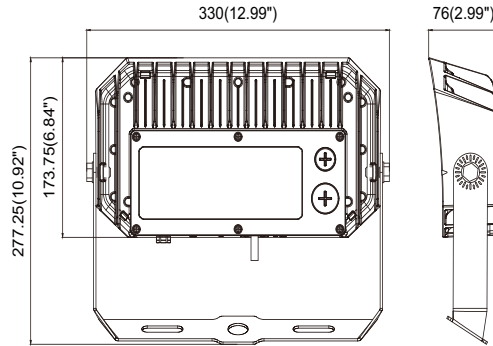

Photocell included

Open the plug with a flat-blade screwdriver and turn the switch to the desired position:

- The switch on the left indicates the gear of the color temperature;
- The switch in the middle indicates the opening or closing of the photo control sensor;
- The switch on the right indicates the gear of the power.

# UFL2L Series

LED FLOOD LIGHT WATTAGE SELECTABLE & 3CCT

Fixture Type:

Project Name

Location:

Date:

## Dimension

100W

Knuckle

Yoke

Slip-fitter