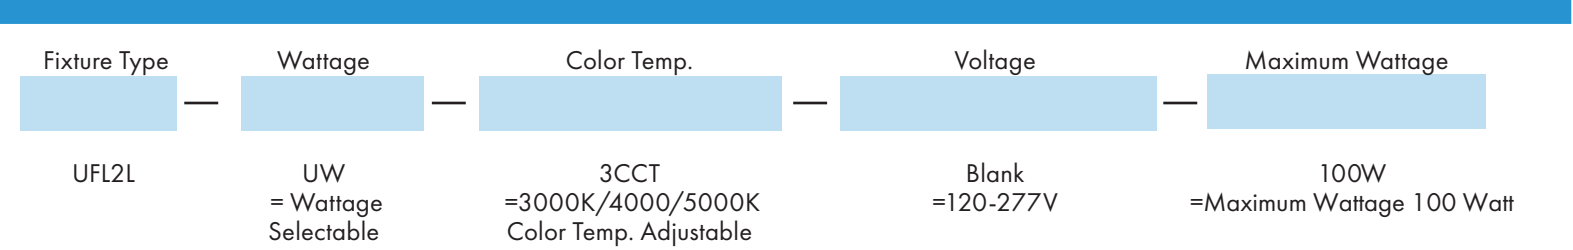

UFL2L Series

LED FLOOD LIGHT WATTAGE SELECTABLE & 3CCT

Fixture Type:
Project Name
Location:
Date:

Ordering Guide

Example: UFL2L UW3CCT 100W KN

Mounting Options

1. Mounting
2. KN
     = Knuckle Mount
   - YK
     =Yoke Mount
   - SP
     =Slipfitter

UFL2L Series

LED FLOOD LIGHT WATTAGE SELECTABLE & 3CCT

Fixture Type:

Project Name

Location:

Date:

Product Information

UFL2L-100W	3000K		4000K		5000K	
WATTAGE	LUMEN	EFFICACY	LUMEN	EFFICACY	LUMEN	EFFICACY
100W	12,500 lm	125 lm/W	13,000 lm	130 lm/W	13,000 lm	130 lm/W
80W	10,000 lm	125 lm/W	10,400 lm	130 lm/W	10,400 lm	130 lm/W
60W	7,500 lm	125 lm/W	7,800 lm	130 lm/W	7,800 lm	130 lm/W