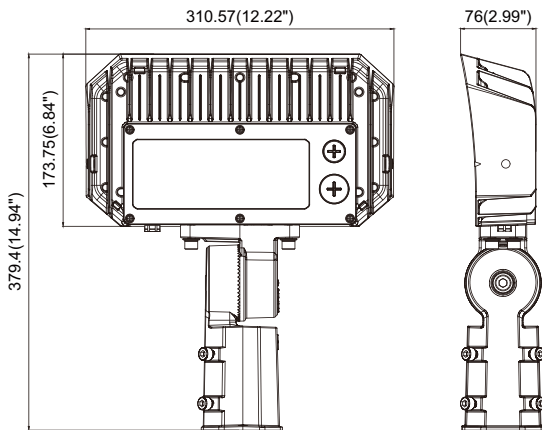

Photocell included

Open the plug with a flat-blade screwdriver and turn the switch to the desired position:

- The switch on the left indicates the gear of the color temperature;
- The switch in the middle indicates the opening or closing of the photo control sensor;
- The switch on the right indicates the gear of the power.

## Dimension

100W

Knuckle

Yoke

Slip-fitter