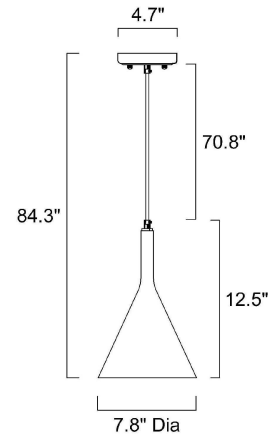

P07 Series LED Farmhouse Pendant Light

Fixture Type:
Project Name:
Location:
Date:

Features:

- Farmhouse pendant with a durable metal cone shade
- Open downlight design allows for easy bulb access
- 71" cord is adjustable, allowing for customized height
- E26 socket
- Bulb included (no warranty on bulb)

Product Performance Standard

Dimension	7.8"	Power Factor	≥90%
Weight	2 lb	LED Lifespan	50,000 Hrs
CRI	80 90	Dimmable	YES
Color Temp	3000K/4000K/5000K	Warranty	5 Years
Input Voltage	120V	Ambient Operation Temperature	0C° (32°F) ~40C° (104°F)

Dimensions

Ordering Guide Example: P07 81 BK

Part Number	Size	CCT	Finish
P07	1= 7.8"	1 = 3000K 2 = 4000K 3 = 5000K	BK = Black* WH = White SI= Silver

* Note: Only black finish has quick ship.