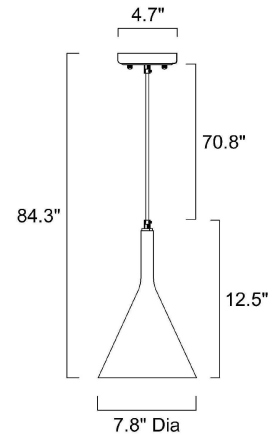

P07 Series LED Farmhouse Pendant Light

Fixture Type:
Project Name:
Location:
Date:

Features:

- Farmhouse pendant with a durable metal cone shade
- Open downlight design allows for easy bulb access
- 71" cord is adjustable, allowing for customized height
- E26 socket
- Bulb included (no warranty on bulb)

Product Performance Standard

Dimension	7.8"	Power Factor	≥90%
Weight	2 lb	LED Lifespan	50,000 Hrs
CRI	80 90	Dimmable	YES
Color Temp	3000K/4000K/5000K	Warranty	5 Years
Input Voltage	120V	Ambient Operation Temperature	0C° (32°F) ~40C° (104°F)

Dimensions

Ordering Guide Example: P07 81 BK

Part Number	Size	CCT	Finish
P07	-8 = 7.8"	1 = 3000K 2 = 4000K 3 = 5000K	BK = Black* WH = White SI = Silver

* Note: Only black finish has quick ship.