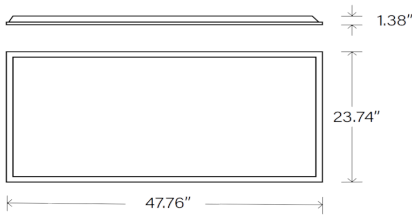

## Features

- Fully luminous backlit panel available in 1x4, 2x2, 2x4 size.
- 5 Wattage selectable and 5 CCT adjustable, save shelf space and carrying cost.
- Extruded aluminum frame with frosted polystyrene lens provides excellent shielding and uniform luminance.
- Easy recessed installation the back plate includes integral T-bar clips for installation into T-grid ceiling.
- 0-10V dimming dim down to 1%.
- Optional Emergency battery backup and PIR plug and play motion sensor.
- Optional flange mount kit and surface mount kit.

1X4

2X2

2X4

## Dimensions

2X4

2X2

1X4