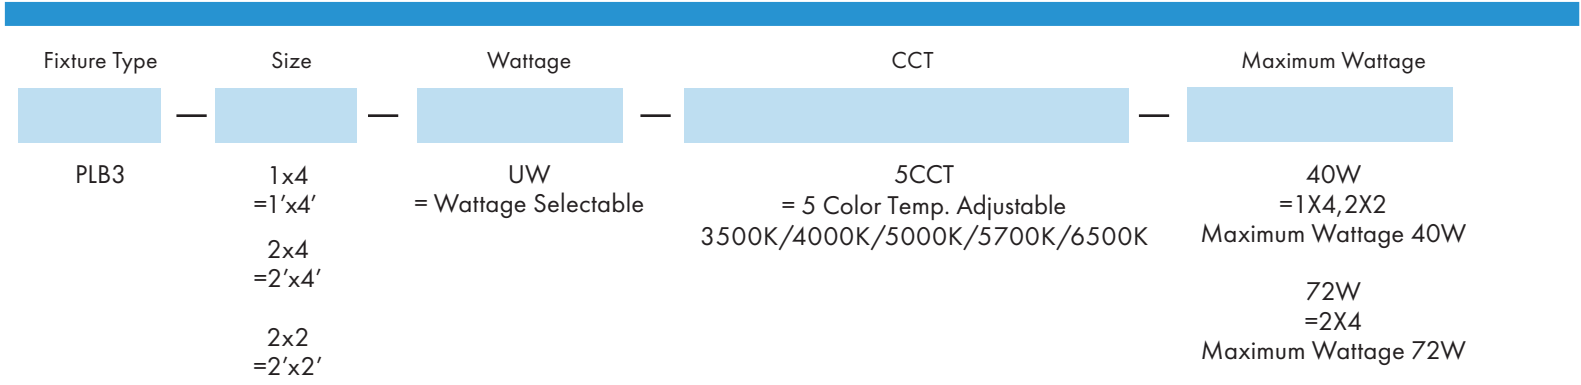

PLB3 Series

LED 1X4,2x2,2x4 Back-lit Panel

Fixture Type:
Project Name
Location:
Date:

Ordering Guide

Example: PLB3-2X4UW5CCT-72W-EM-SM24

Optional Accessories:

Emergency Battery Backup

EM
(SKU:EMBK9WH-A-EXT03)
= 90 min Emergency battery backup, external pre-install.

Surface Mount Kit

SM22
(SKU:PL2X2SM)
= 2X2 Surface Mount Kit
SM24
(SKU:PL2X4SM)
= 2X4 Surface Mount Kit

Flange Mount Kit

FM24
(SKU:PL2X4FM)
=2X4 Flange mount kit
FM22
(SKU:PL2X2FM)
=2X2 Flange mount kit