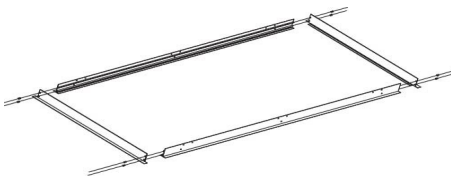

Flange Mount Frame Kit

SKU: PL2X4FM,PL2X2FM

- Flange mount frame kit for 1x4,2x4,and 2x2 fixtures.