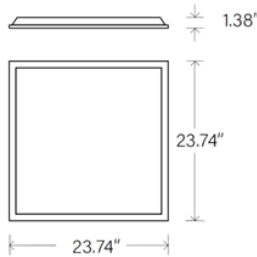

## Features

- Fully luminous backlit panel available in 1x4, 2x2, 2x4 size.
- 5 Wattage selectable and 5 CCT adjustable, save shelf space and carrying cost.
- Extruded aluminum frame with frosted polystyrene lens provides excellent shielding and uniform luminance.
- Easy recessed installation the back plate includes integral T-bar clips for installation into T-grid ceiling.
- 0-10V dimming dim down to 1%.
- Optional Emergency battery backup and PIR plug and play motion sensor.
- Optional flange mount kit and surface mount kit.

1X4

2X2

2X4

## Dimensions

2X4

2X2

1X4