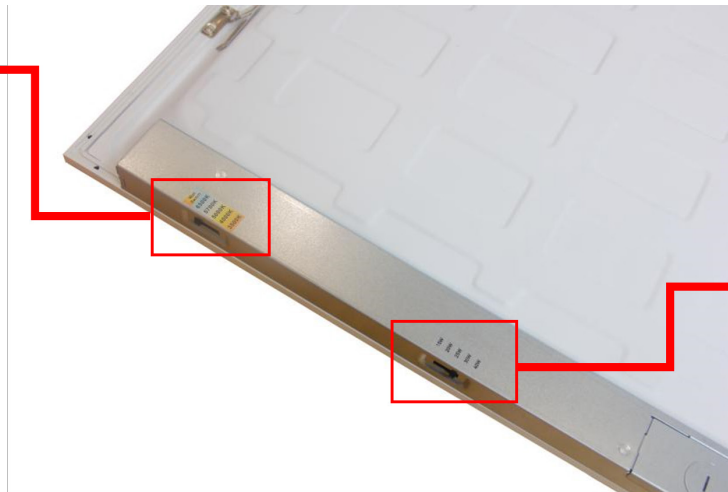

- Surface mount frame kit for 1x4,2x4 and 2x2 fixtures.

Flange Mount Frame Kit:

Flange Mount Frame Kit

SKU: PL2X4FM,PL2X2FM

- Flange mount frame kit for 1x4,2x4,and 2x2 fixtures.

PLB3 Series

LED 1X4, 2x2, 2x4 Back-lit Panel

Fixture Type:

Project Name

Location:

Date:

More Information

CCT Selective

5CCT

Wattage Selective