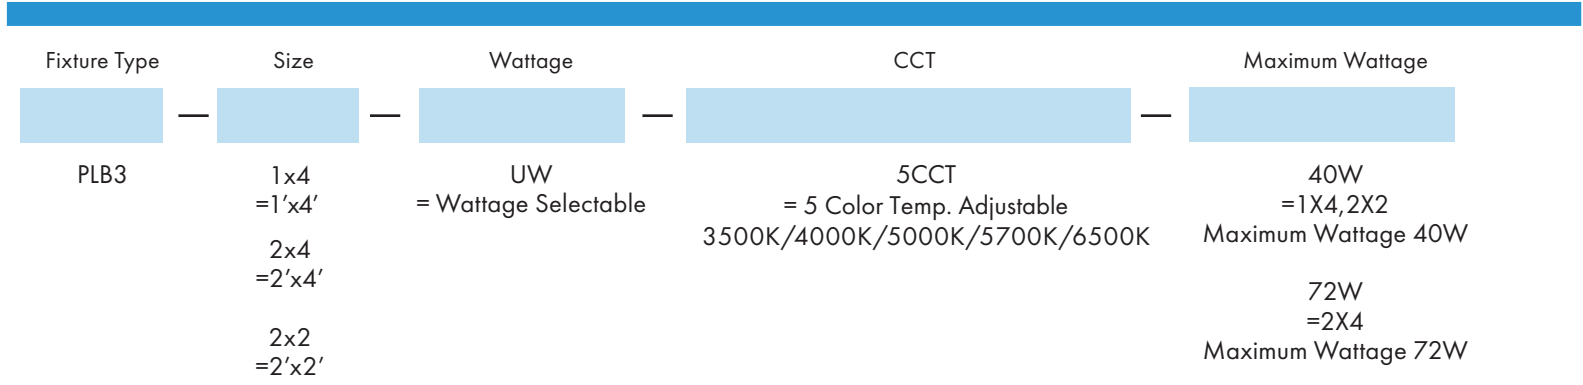

PLB3 Series

LED 1X4,2x2,2x4 Back-lit Panel

Fixture Type:
Project Name
Location:
Date:

Ordering Guide

Example: PLB3-2X4UW5CCT-72W-EM-SM24