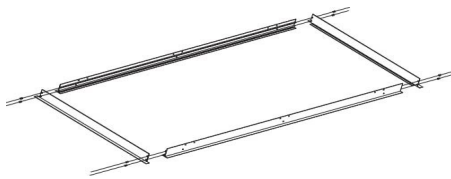

Flange Mount Frame Kit

SKU: PL2X4FM,PL2X2FM

- Flange mount frame kit for 1x4,2x4,and 2x2 fixtures.