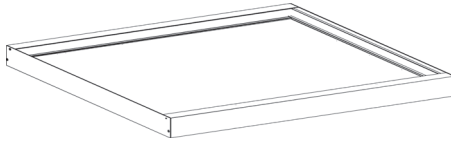

Surface Mount Frame Kit

SKU: PL2X4SM/PL2X2SM

- Surface mount frame kit for 1x4,2x4 and 2x2 fixtures.

Flange Mount Frame Kit: