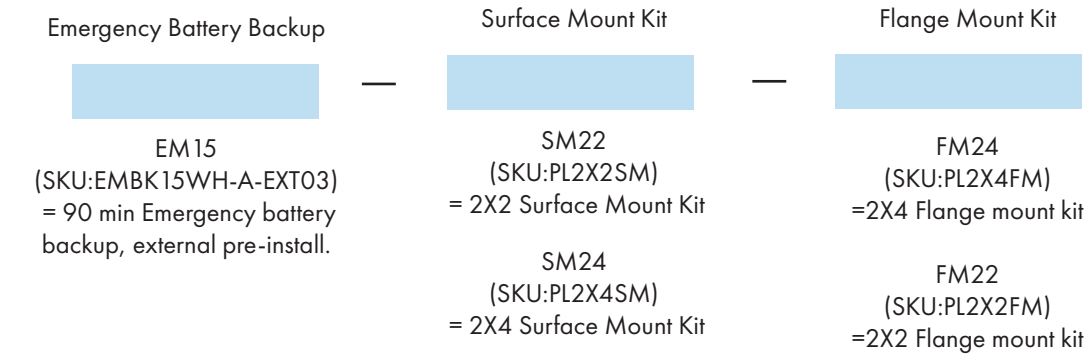

PLB3 Series

LED 1X4, 2x2, 2x4 Back-lit Panel

Fixture Type:
Project Name
Location:
Date:

Features

- Fully luminous backlit panel available in 1x4, 2x2, 2x4 size.
- 5 Wattage selectable and 5 CCT adjustable, save shelf space and carrying cost.
- Extruded aluminum frame with frosted polystyrene lens provides excellent shielding and uniform luminance.
- Easy recessed installation the back plate includes integral T-bar clips for installation into T-grid ceiling.
- 0-10V dimming dim down to 1%.
- Optional Emergency battery backup and PIR plug and play motion sensor.
- Optional flange mount kit and surface mount kit.

Dimensions

Specification

Material	Aluminum frame	Efficacy	Up to 125 lm/W
Lens	Frosted Polystyrene	LED Life Span	50,000 hrs
Beam angle	120 degree	Dimmable	0-10V Dimming
IColor Temp	5 CCT 3500K/4000K/5000K/5700K/6500K	Lumen Package	1,950 lm- 9,000 lm
CRI	80	Warranty	5 Years
Input Voltage	120-277V	Ambient Operation Temperature	-20°C (-4°F) ~50° C(122°F)
Installation	Recessed into T-grid ceiling. Surface and recessed mounting kits available for drywall ceiling	Listing	DLC Premium ETL Listed Damp location listed

PLB3 Series

LED 1X4,2x2,2x4 Back-lit Panel

Fixture Type:
Project Name
Location:
Date:

Ordering Guide

Example: PLB3-2X4UW5CCT-72W-EM-SM24

Optional Accessories:

PLB3 Series

LED 1X4,2x2,2x4 Back-lit Panel

Fixture Type:

Project Name

Location:

Date:

Product Information

PLB3-1X4-40W

WATTAGE	3500K		4000K		5000K		5700K		6500K	
	LUMEN	EFFICACY	LUMEN	EFFICACY	LUMEN	EFFICACY	LUMEN	EFFICACY	LUMEN	EFFICACY
40W	4880lm	122lm/W	4960lm	124lm/W	4950lm	124lm/W	5000lm	125lm/W	5000lm	125lm/W
30W	3720lm	124lm/W	3780lm	126lm/W	3750lm	126lm/W	3810lm	127lm/W	3810lm	127lm/W
25W	3175lm	127lm/W	3225lm	128lm/W	3200lm	129lm/W	3250lm	130lm/W	3250lm	130lm/W
20W	2540lm	127lm/W	2580lm	128lm/W	2550lm	129lm/W	2600lm	130lm/W	2600lm	130lm/W
15W	1905lm	127lm/W	1920lm	128lm/W	1930lm	129lm/W	1950lm	130lm/W	1950lm	130lm/W