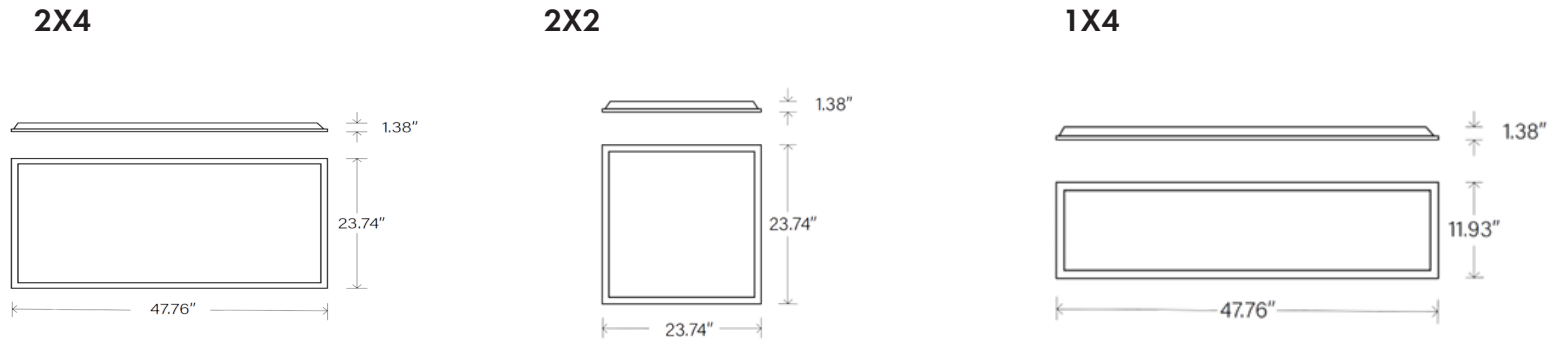

PLB3 Series

LED 1X4, 2x2, 2x4 Back-lit Panel

Fixture Type:
Project Name
Location:
Date:

Features

- Fully luminous backlit panel available in 1x4, 2x2, 2x4 size.
- 5 Wattage selectable and 5 CCT adjustable, save shelf space and carrying cost.
- Extruded aluminum frame with frosted polystyrene lens provides excellent shielding and uniform luminance.
- Easy recessed installation the back plate includes integral T-bar clips for installation into T-grid ceiling.
- 0-10V dimming dim down to 1%.
- Optional Emergency battery backup and PIR plug and play motion sensor.
- Optional flange mount kit and surface mount kit.

Dimensions

Specification

Material	Aluminum frame	Efficacy	Up to 125 lm/W
Lens	Frosted Polystyrene	LED Life Span	50,000 hrs
Beam angle	120 degree	Dimmable	0-10V Dimming
IColor Temp	5 CCT 3500K/4000K/5000K/5700K/6500K	Lumen Package	1,950 lm- 9,000 lm
CRI	80	Warranty	5 Years
Input Voltage	120-277V	Ambient Operation Temperature	-20°C (-4°F) ~50° C(122°F)
Installation	Recessed into T-grid ceiling. Surface and recessed mounting kits available for drywall ceiling	Listing	DLC Premium ETL Listed Damp location listed