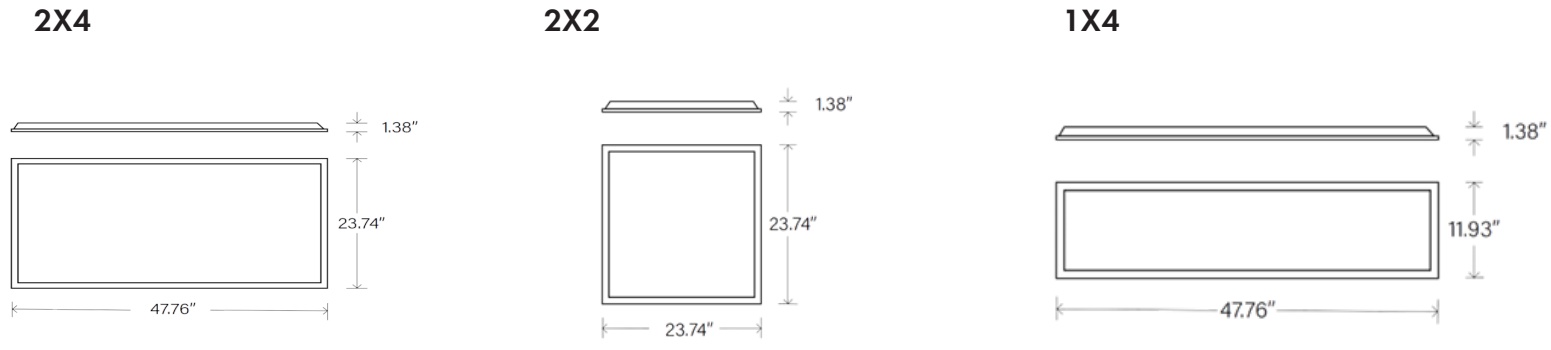

# PLB3 Series

LED 1X4, 2x2, 2x4 Back-lit Panel

<b>Fixture Type:</b>
<b>Project Name</b>
<b>Location:</b>
<b>Date:</b>

## Features

- Fully luminous backlit panel available in 1x4, 2x2, 2x4 size.
- 5 Wattage selectable and 5 CCT adjustable, save shelf space and carrying cost.
- Extruded aluminum frame with frosted polystyrene lens provides excellent shielding and uniform luminance.
- Easy recessed installation the back plate includes integral T-bar clips for installation into T-grid ceiling.
- Optional Emergency battery backup.
- Optional PIR plug and play motion sensor.
- Optional flange mount kit and surface mount kit.

## Dimensions