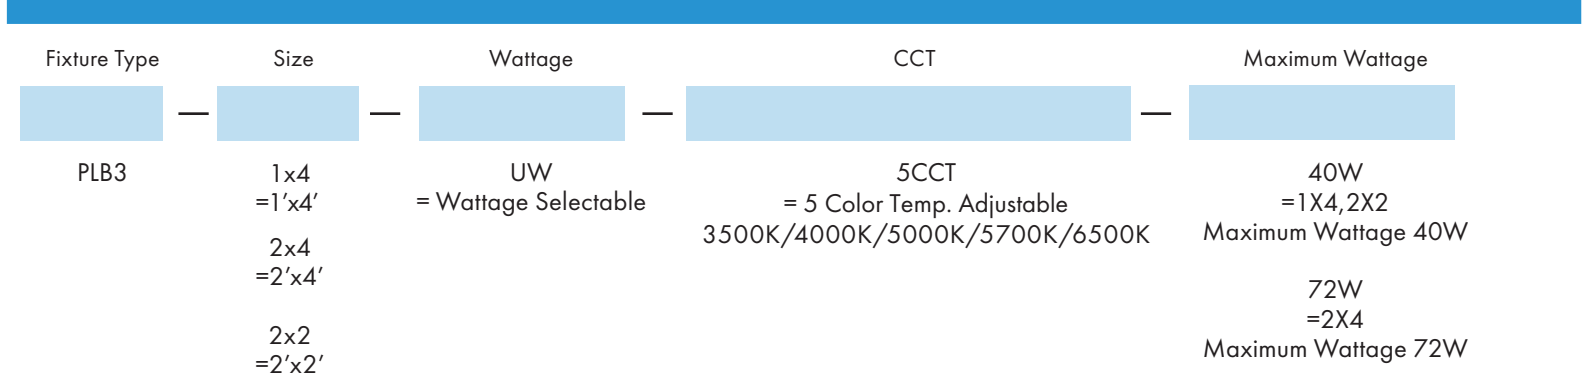

PLB3 Series

LED 1X4,2x2,2x4 Back-lit Panel

Fixture Type:
Project Name
Location:
Date:

Ordering Guide

Example: PLB3-2X4UW5CCT-72W-EM-SM24