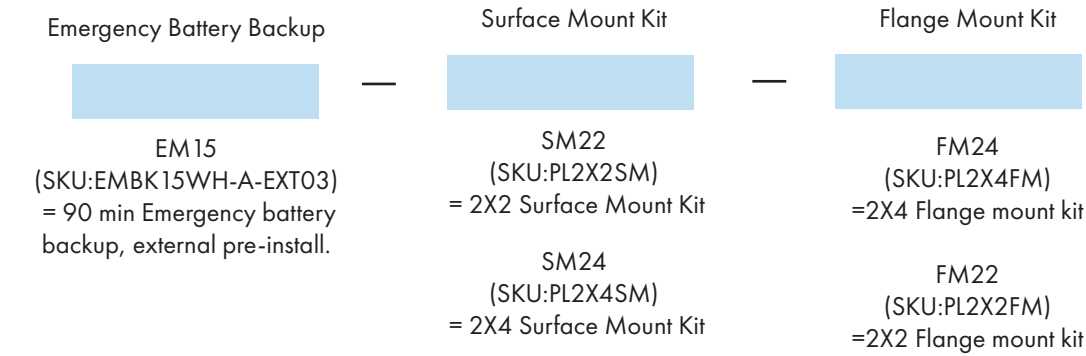

Optional Accessories: