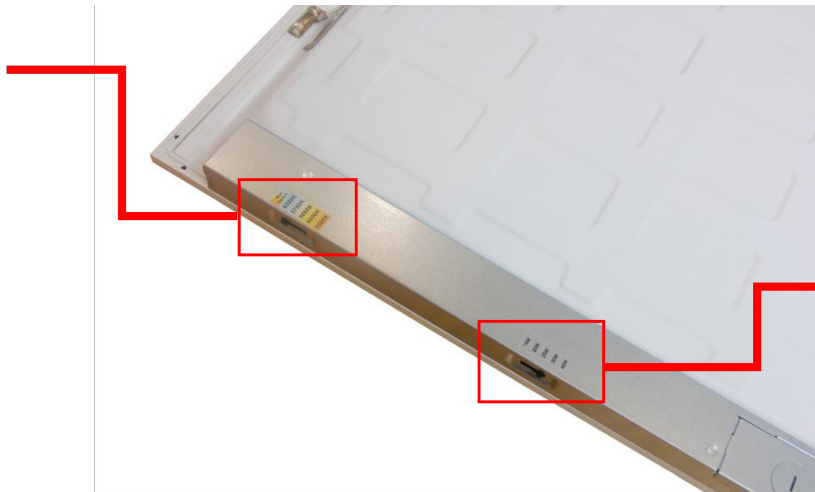

CCT Selective

5CCT