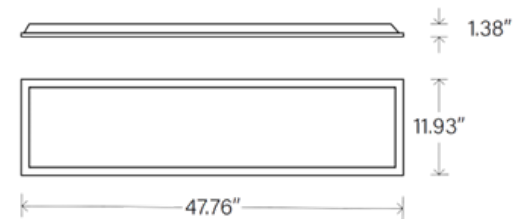

## Features

- Fully luminous backlit panel available in 1x4, 2x2, 2x4 size.
- 5 Wattage selectable and 5CCT adjustable, save shelf space and carrying cost.
- Extruded aluminum frame with frosted polystyrene lens provides excellent shielding and uniform luminance.
- Easy recessed installation the back plate includes integral T-bar clips for installation into T-grid ceiling.
- Optional Emergency battery backup.
- Optional PIR plug and play motion sensor.
- Optional flange mount kit and surface mount kit.

1X4

2X2

2X4

## Dimensions

2X4

2X2

1X4