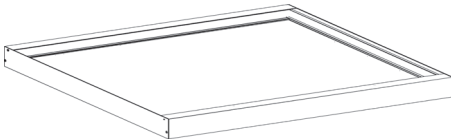

Plug and Play Motion Sensor:

**Plug and Play Motion Sensor**

**SKU: PLB-PIR1**

- 12VDC PIR Motion Sensor
- Able to change setting by use remote control ( Control sold separately)

Surface Mount Frame Kit:

**Surface Mount Frame Kit**