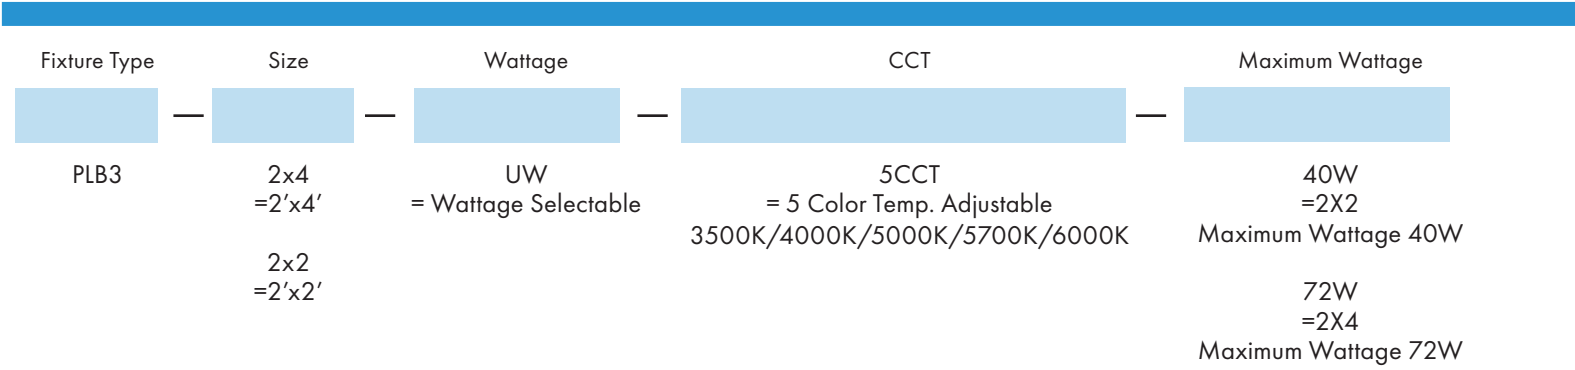

PLB3 Series

LED 1X2,2x2,2x4 Back-lit Panel

Fixture Type:

Project Name

Location:

Date:

Ordering Guide

Example: PLB3-2X4UW5CCT-72W-EM-SM24