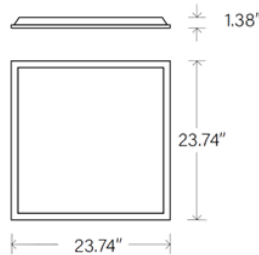

## Features

- Fully luminous backlit panel available in 1x4, 2x2, 2x4 size.
- 5 Wattage selectable and 5CCT adjustable, save shelf space and carrying cost.
- Extruded aluminum frame with frosted polystyrene lens provides excellent shielding and uniform luminance.
- Easy recessed installation the back plate includes integral T-bar clips for installation into T-grid ceiling.
- Optional Emergency battery backup.
- Optional PIR plug and play motion sensor.
- Optional flange mount kit and surface mount kit.

1X4

2X2

2X4

## Dimensions

2X4

2X2

1X4