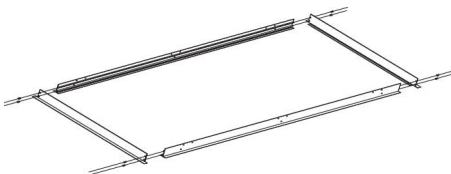

Flange Mount Frame Kit

SKU: PL2X4FM,PL2X2FM

- Flange mount frame kit for 1x4,2x4,and 2x2 fixtures.