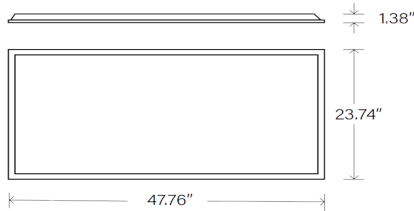

## Features

- Fully luminous backlit panel available in 1x4, 2x2, 2x4 size.
- 5 Wattage selectable and 5CCT adjustable, save shelf space and carrying cost.
- Extruded aluminum frame with frosted polystyrene lens provides excellent shielding and uniform luminance.
- Easy recessed installation the back plate includes integral T-bar clips for installation into T-grid ceiling.
- Optional Emergency battery backup.
- Optional PIR plug and play motion sensor.
- Optional flange mount kit and surface mount kit.

1X4

2X2

2X4

## Dimensions

2X4

2X2

1X4