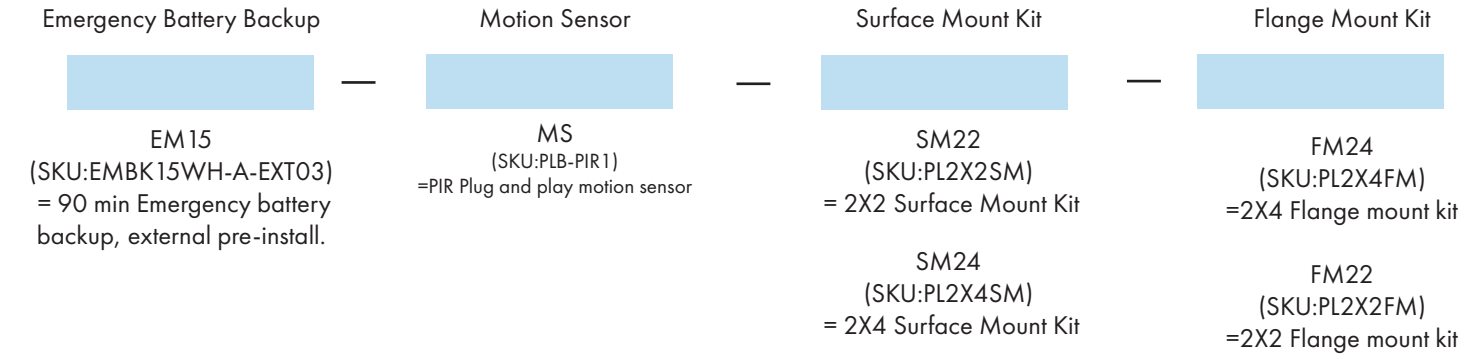

Optional Accessories: