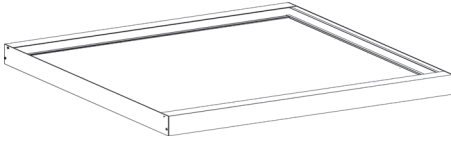

Surface Mount Frame Kit:

Surface Mount Frame Kit

SKU: PL2X4SM/PL2X2SM

- Surface mount frame kit for 1x4,2x4 and 2x2 fixtures.