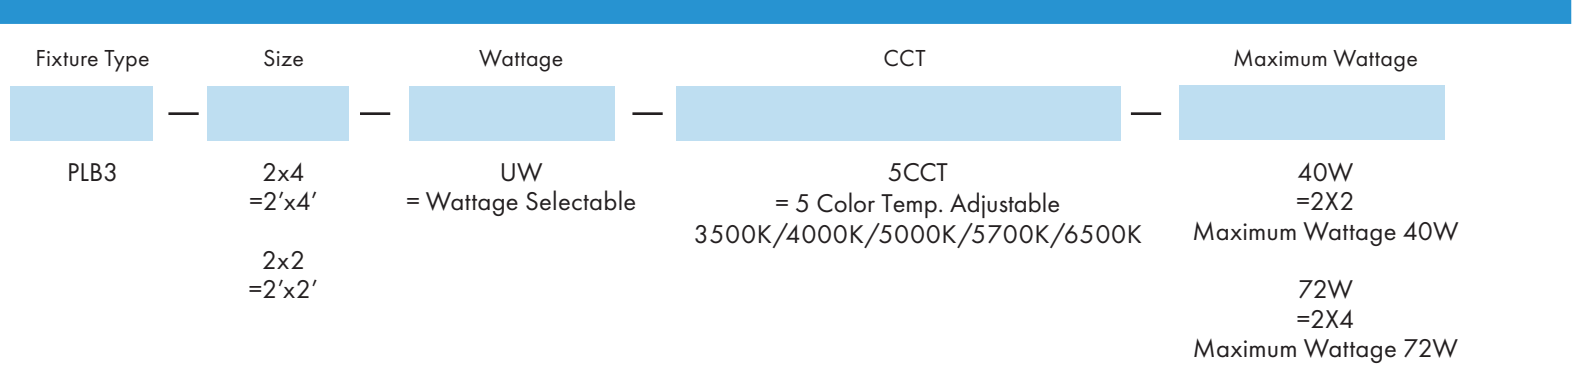

PLB3 Series

LED 2x2, 2x4 Back-lit Panel

Fixture Type:
Project Name
Location:
Date:

Ordering Guide

Example: PLB3-2X4UW5CCT-72W-EM-SM24