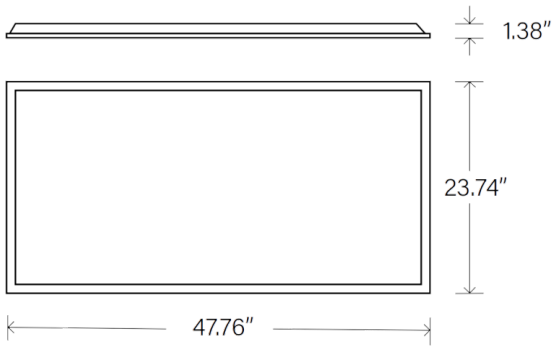

PLB3 Series

LED 2x2, 2x4 Back-lit Panel

Fixture Type:

Project Name

Location:

Date:

Features

- Fully luminous backlit panel available in 2x2, 2x4 size.
- 5 Wattage selectable and 5CCT adjustable, save shelf space and carrying cost.
- Extruded aluminum frame with frosted polystyrene lens provides excellent shielding and uniform luminance.
- Easy recessed installation the back plate includes integral T-bar clips for installation into T-grid ceiling.
- Optional Emergency battery backup is available.
- Optional flange mount kit and surface mount kit is available.

Dimensions

2X2

2X4

Specification

Material	Aluminum frame	Efficacy	Up to 125 lm/W
Lens	Frosted Polystyrene	LED Life Span	50,000 hrs
Beam angle	120 degree	Dimmable	0-10V Dimming
IColor Temp	5CCT 3500K/4000K/5000K/5700K/6500K	Lumen Package	1,950 lm- 9,000 lm
CRI	80	Warranty	5 Years
Input Voltage	120-277V	Ambient Operation Temperature	-20°C (-4°F) ~50° C (122°F)
Installation	Recessed into T-grid ceiling. Surface and recessed mounting kits available for drywall ceiling	Listing	DLC Premium ETL Listed Damp location listed