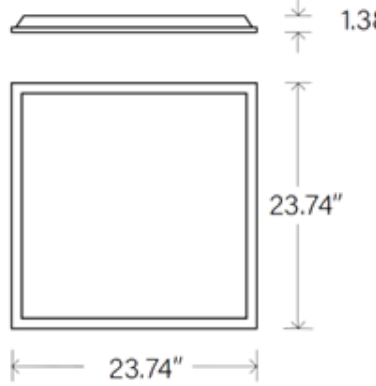

PLB3 Series

LED 2x2, 2x4 Back-lit Panel

Fixture Type:

Project Name

Location:

Date:

Features

- Fully luminous backlit panel available in 2x2, 2x4 size.
- 5 Wattage selectable and 5CCT adjustable, save shelf space and carrying cost.
- Extruded aluminum frame with frosted polystyrene lens provides excellent shielding and uniform luminance.
- Easy recessed installation the back plate includes integral T-bar clips for installation into T-grid ceiling.
- Optional Emergency battery backup is available.
- Optional flange mount kit and surface mount kit is available.

Dimensions

2X2

2X4

Specification

Material	Aluminum frame	Efficacy	Up to 125 lm/W
Lens	Frosted Polystyrene	LED Life Span	50,000 hrs
Beam angle	120 degree	Dimmable	0-10V Dimming
IColor Temp	5CCT 3500K/4000K/5000K/5700K/6500K	Lumen Package	1,950 lm- 9,000 lm
CRI	80	Warranty	5 Years
Input Voltage	120-277V	Ambient Operation Temperature	-20°C (-4°F) ~50° C (122°F)
Installation	Recessed into T-grid ceiling. Surface and recessed mounting kits available for drywall ceiling	Listing	DLC Premium ETL Listed Damp location listed