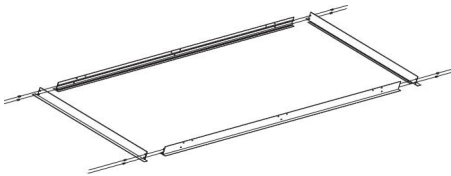

Flange Mount Frame Kit:

Flange Mount Frame Kit

SKU: PL2X4FM,PL2X2FM

- Flange mount frame kit for 1x4,2x4,and 2x2 fixtures.