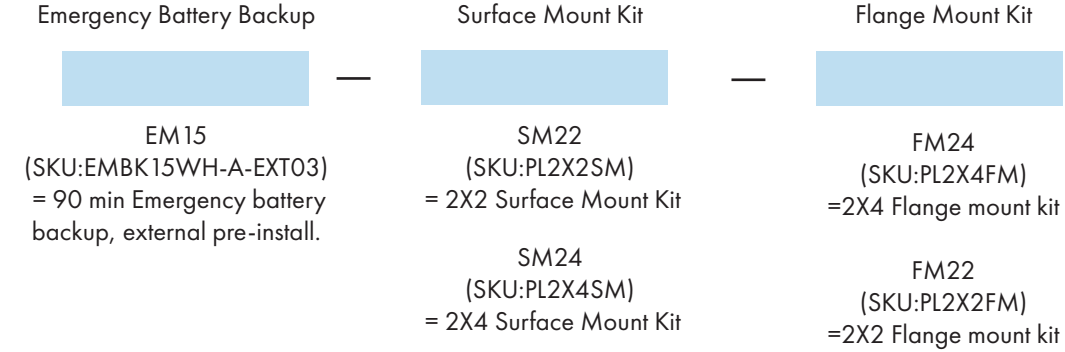

PLB3 Series

LED 2x2, 2x4 Back-lit Panel

Fixture Type:

Project Name

Location:

Date:

Features

- Fully luminous backlit panel available in 2x2, 2x4 size.
- 5 Wattage selectable and 5CCT adjustable, save shelf space and carrying cost.
- Extruded aluminum frame with frosted polystyrene lens provides excellent shielding and uniform luminance.
- Easy recessed installation the back plate includes integral T-bar clips for installation into T-grid ceiling.
- Optional Emergency battery backup is available.
- Optional flange mount kit and surface mount kit is available.

Dimensions

2X2

2X4

Specification

Material	Aluminum frame	Efficacy	Up to 125 lm/W
Lens	Frosted Polystyrene	LED Life Span	50,000 hrs
Beam angle	120 degree	Dimmable	0-10V Dimming
IColor Temp	5CCT 3500K/4000K/5000K/5700K/6500K	Lumen Package	1,950 lm- 9,000 lm
CRI	80	Warranty	5 Years
Input Voltage	120-277V	Ambient Operation Temperature	-20°C (-4°F) ~50° C (122°F)
Installation	Recessed into T-grid ceiling. Surface and recessed mounting kits available for drywall ceiling	Listing	DLC Premium ETL Listed Damp location listed

PLB3 Series

LED 2x2, 2x4 Back-lit Panel

Fixture Type:
Project Name
Location:
Date:

Ordering Guide

Example: PLB3-2X4UW5CCT-72W-EM-SM24

Optional Accessories:

PLB3 Series

LED 2x2,2x4 Back-lit Panel

Fixture Type:

Project Name

Location:

Date:

Product Information

PLB3-2X4-72W

3500K			4000K		5000K		5700K		6500K	
WATTAGE	LUMEN	EFFICACY	LUMEN	EFFICACY	LUMEN	EFFICACY	LUMEN	EFFICACY	LUMEN	EFFICACY
72W	8800lm	122lm/W	8900lm	124lm/W	8950lm	124lm/W	9000lm	125lm/W	9000lm	125lm/W
60W	7350lm	123lm/W	7450lm	125lm/W	7510lm	125lm/W	7560lm	126lm/W	7560lm	126lm/W
50W	6150lm	124lm/W	6250lm	126lm/W	6300lm	126lm/W	6350lm	127lm/W	6350lm	127lm/W
40W	5000lm	126lm/W	5050lm	128lm/W	5110lm	128lm/W	5160lm	129lm/W	5160lm	129lm/W
30W	3700lm	127lm/W	3800lm	129lm/W	3850lm	129lm/W	3900lm	130lm/W	3900lm	130lm/W