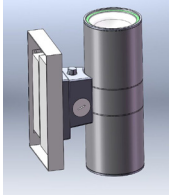

WCS42 Series

LED Wall Cylinder Up & Down Light Wattage selectable and 5CCT

Fixture Type:
Project Name
Location:
Date:

Optional Accessories

Emergency Battery Backup:

Internal 4W Emergency Battery Backup

SKU: WCS-EMBK-4W

- Internal battery backup is pre-install by request
- 90 minutes emergency operation
- Provide up to 400 lumen during emergency mode