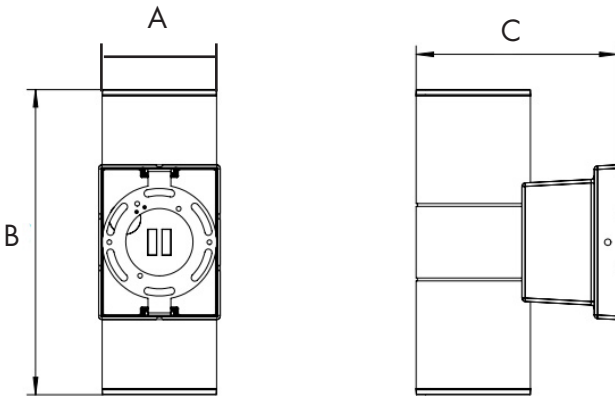

## Features

- A perfect blend of elegance and efficiency LED wall cylinder, offers superior brightness and energy efficiency compared to traditional lighting solution.
- 4" round head sizes with up & down light, catering to various aesthetic preferences and spatial requirements.
- Wattage selectable and 5CCT adjustable that suits your lighting needs, ensuring optimal brightness and energy efficiency.
- 60 degree beam angle provides a wide and even light distribution, minimizing shadows and dark spots for a well-lit environment.
- Optional emergency battery backup, providing additional safety.
- Suitable for wet location.

## Dimensions

	A	B	C
WCS42	4"	11.5"	4.76"