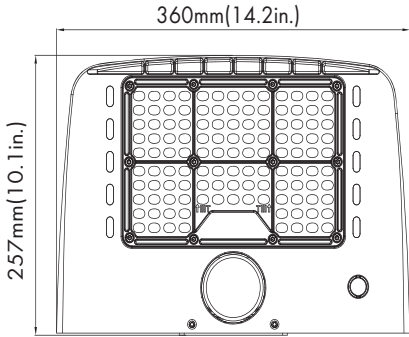

FCWP4L Series

LARGE ARCHITECTURAL FULL CUTOFF WALL PACK

Fixture Type:
Project Name
Location:
Date:

Features

- Innovative architectural full cutoff wall pack, designed with the latest LED technology.
- This cutting-edge luminaire offers long lasting, maintenance-free solution, delivering an impressive energy savings of up to 80% compared to metal halide.
- Featuring wattage selectable and 3CCT color temperature adjustable,allow you to customize the wattage and CCT on-site to suit your specific lighting needs.
- Premium powder coat dark bronze finish provides resistance to corrosion and weathering.
- PIR motion sensor and internal emergency battery backup available.
- Suitable for wet location

Dimensions

Net Weight:
100W: 9.41lb

Specification

Material	Seal die casting aluminum housing	Efficacy	Up to 140 lm/W
Lens	UV stabilized optical grade polymer refractor lenses	LED Life Span	50,000 hrs
Beam angle	100 Degree	Dimmable	0-10V Dimming
IColor Temp	3CCT 3000K/4000K/5000K	Lumen Package	3,600 to 13,400 lm
CRI	70	Warranty	5 Years
Input Voltage	120-277V	Ambient Operation Temperature	-40°C (-40°F) ~45°C (113°F)
Installation	Wall mount	Listing	UL Listed Wet location listed