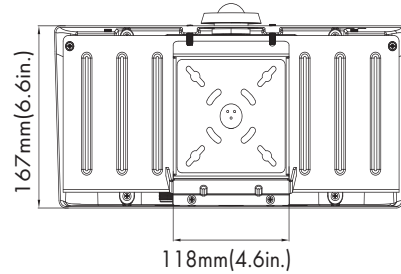

Dimensions

Net Weight:
100W: 9.41lb

Specification

Material	Seal die casting aluminum housing	Efficacy	Up to 140 lm/W
Lens	UV stabilized optical grade polymer refractor lenses	LED Life Span	50,000 hrs
Beam angle	100 Degree	Dimmable	0-10V Dimming
IColor Temp	3CCT 3000K/4000K/5000K	Lumen Package	3,600 to 13,400 lm
CRI	70	Warranty	5 Years
Input Voltage	120-277V	Ambient Operation Temperature	-40°C (-40°F) ~45°C (113°F)
Installation	Wall mount	Listing	UL Listed Wet location listed