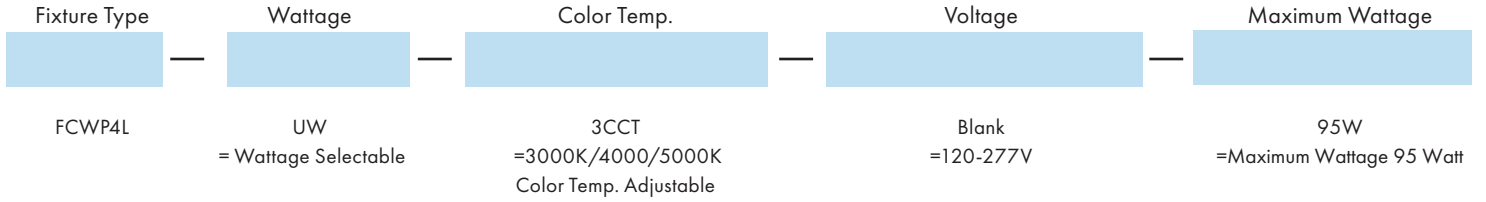

FCWP4L Series

LARGE ARCHITECTURAL FULL CUTOFF WALL PACK

Fixture Type:
Project Name
Location:
Date:

Ordering Guide

Example: FCWP4L-UW3CCT-95W-EM8-MS01

Optional Accessories

Emergency Battery Backup

Motion Sensor

EM8
(SKU:EMBK8W-CNP02) =
8W Emergency battery
backup,
internal pre-install.

MS01
(SKU:BL-ANT6-4T-PIR)
= 12/24V Plug and play motion
sensor.