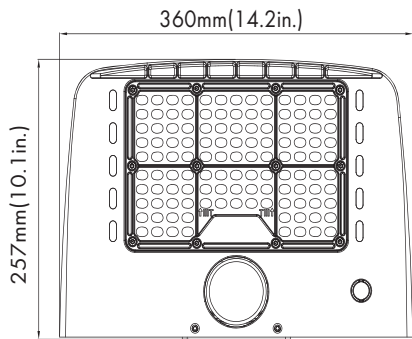

FCWP4L Series

LARGE ARCHITECTURAL FULL CUTOFF WALL PACK

Fixture Type:

Project Name

Location:

Date:

Features

- Innovative architectural full cutoff wall pack, designed with the latest LED technology.
- This cutting-edge luminaire offers long lasting, maintenance-free solution, delivering an impressive energy savings of up to 80% compared to metal halide.
- Featuring wattage selectable and 3CCT color temperature adjustable,allow you to customize the wattage and CCT on-site to suit your specific lighting needs.
- Premium powder coat dark bronze finish provides resistance to corrosion and weathering.
- PIR motion sensor and internal emergency battery backup available.
- Suitable for wet location

Dimensions

Net Weight:
100W: 9.41lb

Specification

Material	Seal die casting aluminum housing	Efficacy	Up to 140 lm/W
Lens	UV stabilized optical grade polymer refractor lenses	LED Life Span	50,000 hrs
Beam angle	Zero uplight distributions	Dimmable	0-10V Dimming
IColor Temp	3CCT 3000K/4000K/5000K	Lumen Package	3,600 to 13,400 lm
CRI	70	Warranty	5 Years
Input Voltage	120-277V	Ambient Operation Temperature	-40°C (-40°F) ~45°C (113°F)
Installation	Wall mount	Listing	UL Listed Wet location listed