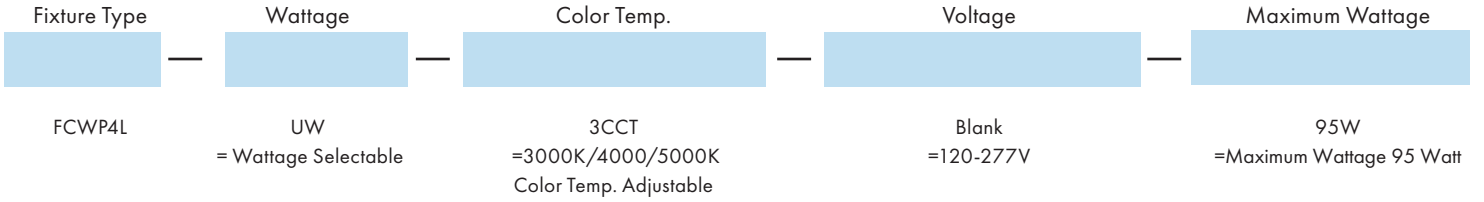

FCWP4L Series

LARGE ARCHITECTURAL FULL CUTOFF WALL PACK

Fixture Type:
Project Name
Location:
Date:

Ordering Guide

Example: FCWP4L-UW3CCT-95W-EM8-MS01

Optional Accessories

Emergency Battery Backup

Motion Sensor

EM8
(SKU:EMBK8WH-A-INT01)
= 8W Emergency battery backup,
internal pre-install.

MS01
(SKU:BL-ANT6-4T-PIR)
= 12/24V Plug and play motion sensor.