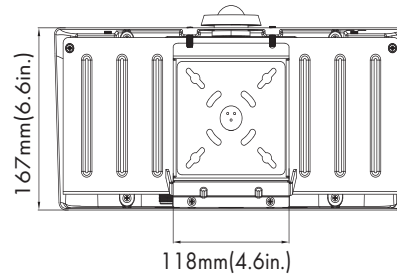

Dimensions

Net Weight:
100W: 9.41lb

Specification

Material	Seal die casting aluminum housing	Efficacy	Up to 140 lm/W
Lens	UV stabilized optical grade polymer refractor lenses	LED Life Span	50,000 hrs
Beam angle	Zero uplight distributions	Dimmable	0-10V Dimming
IColor Temp	3CCT 3000K/4000K/5000K	Lumen Package	3,600 to 13,400 lm
CRI	70	Warranty	5 Years
Input Voltage	120-277V	Ambient Operation Temperature	-40°C (-40°F) ~45°C (113°F)
Installation	Wall mount	Listing	UL Listed Wet location listed