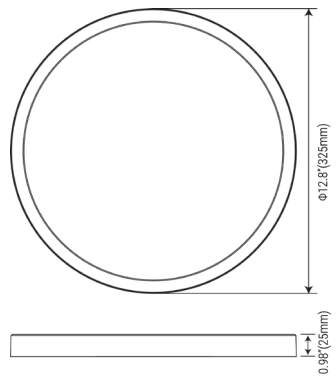

CSP3 Series

5CCT LED Flush Mount Wet Location

Fixture Type:
Project Name
Location:
Date:

Features

- Ultra bright 24 watt 13 inch LED flush mount downlight .
- Wet location suitable. Designed to withstand moisture and water exposure, making it ideal for outdoor spaces, bathrooms, kitchens, and other moisture-prone areas.
- With a sleek 0.98 inch thickness, this light is not only stylish but also incredibly energy-efficient, offering a remarkable 80% more energy savings compared to traditional halogen lamps.
- Equipped with high-quality LEDs, this downlight provides brilliant lighting, make it ideal for both residential and commercial space.
- Design for easy flush mount installation, this downlight is suitable for J-box with a diameter of 2.75 inch or 3.5 inch, ensuring a hassle-free installation process.
- 5CCT color temperatures adjustable, allowing you to adjust the color temperatures according to your preference and create the perfect ambiance for any occasion.

Dimensions

Specification

Material	Aluminum	Efficacy	Up to 90 lm/W
Lens	Polycarbonate Lens	LED Life Span	50,000 hrs
Beam angle	120 degree	Dimmable	Triac Dimming
IColor Temp	5CCT 2700K/3000K/3500K/4000K/5000K	Lumen Package	1,976lm - 2,106lm
CRI	90	Warranty	5 Years
Input Voltage	120V	Ambient Operation Temperature	-20°C (-4°F) ~45° C(113°F)
Installation	Flush Mount	Listing	ETL Wet Location

CSP3 Series

LED Flush Mount Wet Location Wattage Selectable and 5CCT

Fixture Type:
Project Name
Location:
Date:

Ordering Guide

Example: CSP3-24W13IN5CCT

CSP3 Series

LED Flush Mount Wet Location Wattage Selectable and 5CCT

Die-cast trim

Precision casting, excellent heat dissipation, high corrosion; lamp thickness only 0.98".

Color temperature optional

2700K-5000K

Mounting bracket

With multiple apertures, can be installed into any 2.75 or 3.5inch junction box.