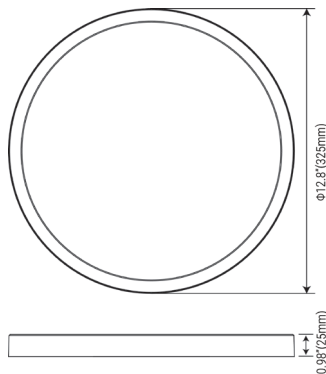

## Features

- Ultra bright 24 watt 13 inch LED flush mount downlight .
- Wet location suitable. Designed to withstand moisture and water exposure, making it ideal for outdoor spaces, bathrooms, kitchens, and other moisture-prone areas.
- With a sleek 0.98 inch thickness, this light is not only stylish but also incredibly energy-efficient, offering a remarkable 80% more energy savings compared to traditional halogen lamps.
- Equipped with high-quality LEDs, this downlight provides brilliant lighting, make it ideal for both residential and commercial space.
- Design for easy flush mount installation, this downlight is suitable for J-box with a diameter of 2.75 inch or 3.5 inch, ensuring a hassle-free installation process.
- 5CCT color temperatures adjustable, allowing you to adjust the color temperatures according to your preference and create the perfect ambiance for any occasion.

## Dimensions