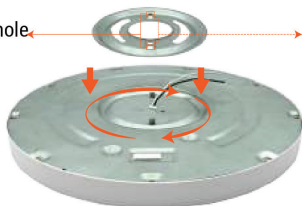

### Die-cast trim

Precision casting, excellent heat dissipation, high corrosion; lamp thickness only 0.98".

### Mounting bracket

With multiple apertures, can be installed into any 2.75 or 3.5inch junction box.

3.5" Junction Box installation hole → 2.75" Junction Box installation hole