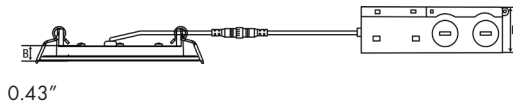

## Features

- 0.39" Ultra thin canless recessed lights designed for the new construction
- Housing and J-box not required; easy install spring clips firmly secure recessed LED lights in ceiling
- Selectable 5CCT from 2700K to 5000K
- Durable die cast aluminum alloy for optimal heat dissipation
- Compatible with many dimmers that dimming from 100% to 10%
- White finish
- Wet location rated

## Product Performance Standard

<b>Size</b>	4"/6"	<b>Power Factor</b>	90%
<b>Weight</b>	2lb	<b>Life Span</b>	50,000 Hrs
<b>Mounting</b>	Recessed Mount	<b>Dimmable</b>	Traic dimmable
<b>Color Temp</b>	5CCT	<b>Efficacy</b>	up to 80 lm/W
<b>CRI</b>	90	<b>Warranty</b>	5 Years
<b>Input Voltage</b>	120V	<b>Ambient Operation Temperature</b>	-15C° (-4°F) ~ 40° (104°F)

## Dimensions