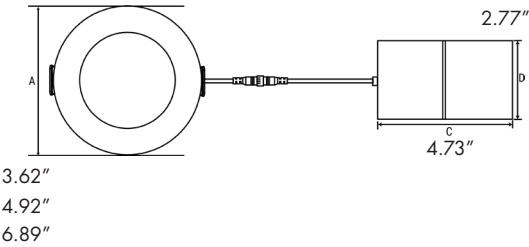

## Features

- 0.39" Ultra thin canless recessed lights designed for the new construction
- Housing and J-box not required; easy install spring clips firmly secure recessed LED lights in ceiling
- Selectable 5CCT from 2700K to 5000K
- Durable die cast aluminum alloy for optimal heat dissipation
- Compatible with many dimmers that dimming from 100% to 10%
- White finish
- Wet location rated

## Product Performance Standard

<b>Size</b>	4"/6"	<b>Power Factor</b>	90%
<b>Weight</b>	2lb	<b>Life Span</b>	50,000 Hrs
<b>Mounting</b>	Recessed Mount	<b>Dimmable</b>	Traic dimmable
<b>Color Temp</b>	5CCT	<b>Efficacy</b>	up to 80 lm/W
<b>CRI</b>	90	<b>Warranty</b>	5 Years
<b>Input Voltage</b>	120V	<b>Ambient Operation Temperature</b>	-15C° (-4°F) ~ 40° (104°F)

## Dimensions

## Ordering Guide

Example: WF4-5CCT

Fixture Type	Size & Wattage	Color Temp.	Voltage	Trim
WF	4 = 4Inch 6 = 6Inch	5CCT = 27/30/35/40/50K (Color Temperature Adjustable)	Blank = 120V	Blank = White