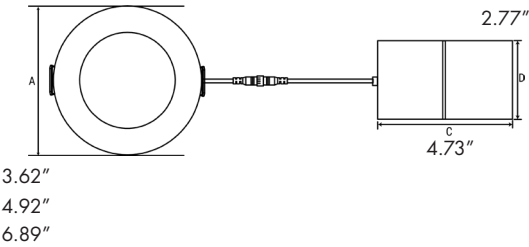

## Dimensions

## Product Performance Standard

<b>Size</b>	4"/6"	<b>Power Factor</b>	90%
<b>Weight</b>	2lb	<b>Life Span</b>	50,000 Hrs
<b>Mounting</b>	Recessed Mount	<b>Dimmable</b>	Traic dimmable
<b>Color Temp</b>	5CCT	<b>Efficacy</b>	up to 80 lm/W
<b>CRI</b>	90	<b>Warranty</b>	5 Years
<b>Input Voltage</b>	120V	<b>Ambient Operation Temperature</b>	-15C° (-4°F) ~ 40° (104°F)

## Ordering Guide

Example: WF4-5CCT

Fixture Type	Size & Wattage	Color Temp.	Voltage	Trim
WF	4 = 4Inch 6 = 6Inch	5CCT = 27/30/35/40/50K (Color Temperature Adjustable)	Blank = 120V	Blank = White