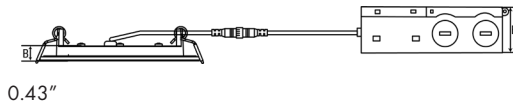

## Features

- 0.39" Ultra thin canless recessed lights designed for the new construction
- Housing and J-box not required; easy install spring clips firmly secure recessed LED lights in ceiling
- Selectable 5CCT from 2700K to 5000K
- Durable die cast aluminum alloy for optimal heat dissipation
- Compatible with many dimmers that dimming from 100% to 10%
- White finish
- Wet location rated

## Dimensions

## Product Performance Standard

<b>Size</b>	4"/6"	<b>Power Factor</b>	90%
<b>Weight</b>	2lb	<b>Life Span</b>	50,000 Hrs
<b>Mounting</b>	Recessed Mount	<b>Dimmable</b>	Traic dimmable
<b>Color Temp</b>	5CCT	<b>Efficacy</b>	up to 80 lm/W
<b>CRI</b>	90	<b>Warranty</b>	5 Years
<b>Input Voltage</b>	120V	<b>Ambient Operation Temperature</b>	-15C° (-4°F) ~ 40° (104°F)