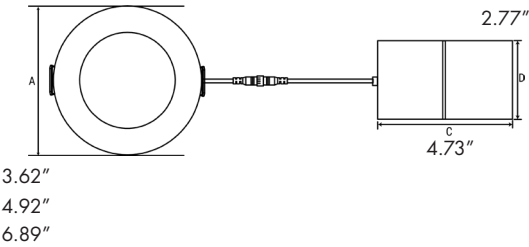

## Dimensions

## Product Performance Standard

<b>Size</b>	3"/4"/6"	<b>Power Factor</b>	90%
<b>Weight</b>	2lb	<b>Life Span</b>	50,000 Hrs
<b>Mounting</b>	Recessed Mount	<b>Dimmable</b>	Traic dimmable
<b>Color Temp</b>	5CCT	<b>Efficacy</b>	up to 80 lm/W
<b>CRI</b>	90	<b>Warranty</b>	5 Years
<b>Input Voltage</b>	120V	<b>Ambient Operation Temperature</b>	-15C° (-4°F) ~ 40° (104°F)