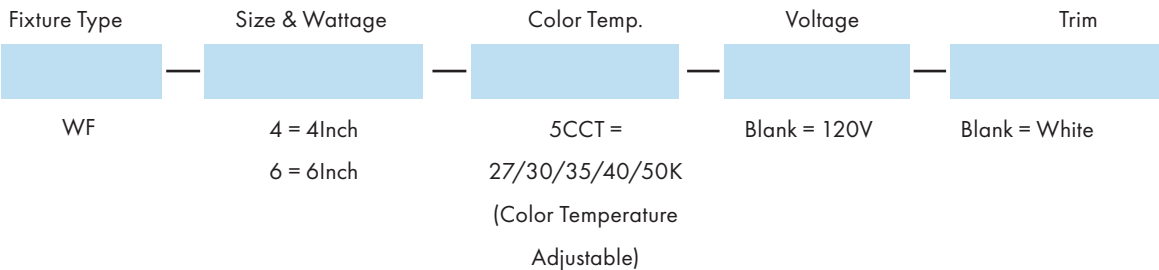

Ordering Guide

Example: WF4-5CCT