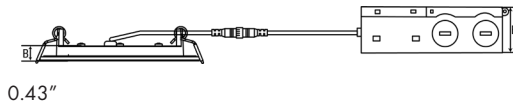

## Features

- 0.39" Ultra thin canless recessed lights designed for the new construction
- Housing and J-box not required; easy install spring clips firmly secure recessed LED lights in ceiling
- Selectable 5CCT from 2700K to 5000K
- Durable die cast aluminum alloy for optimal heat dissipation
- Compatible with many dimmers that dimming from 100% to 10%
- White finish
- Wet location rated

## Dimensions

## Product Performance Standard

<b>Size</b>	3"/4"/6"	<b>Power Factor</b>	90%
<b>Weight</b>	2lb	<b>Life Span</b>	50,000 Hrs
<b>Mounting</b>	Recessed Mount	<b>Dimmable</b>	Traic dimmable
<b>Color Temp</b>	5CCT	<b>Efficacy</b>	up to 80 lm/W
<b>CRI</b>	90	<b>Warranty</b>	5 Years
<b>Input Voltage</b>	120V	<b>Ambient Operation Temperature</b>	-15C° (-4°F) ~ 40° (104°F)