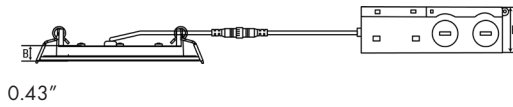

WF 4/6 Series

5CCT Ultra Slim Recessed Downlight

Fixture Type:

Project Name:

Location:

Date:

Features

- 0.39" Ultra thin canless recessed lights designed for the new construction
- Housing and J-box not required; easy install spring clips firmly secure recessed LED lights in ceiling
- Selectable 5CCT from 2700K to 5000K
- Durable die cast aluminum alloy for optimal heat dissipation
- Compatible with many dimmers that dimming from 100% to 10%
- White finish
- Wet location rated

Dimensions

Product Performance Standard

Size	3"/4"/6"	Power Factor	90%
Weight	2lb	Life Span	50,000 Hrs
Mounting	Recessed Mount	Dimmable	Traic dimmable
Color Temp	5CCT	Efficacy	up to 80 lm/W
CRI	90	Warranty	5 Years
Input Voltage	120V	Ambient Operation Temperature	-15C° (-4°F) ~ 40° (104°F)