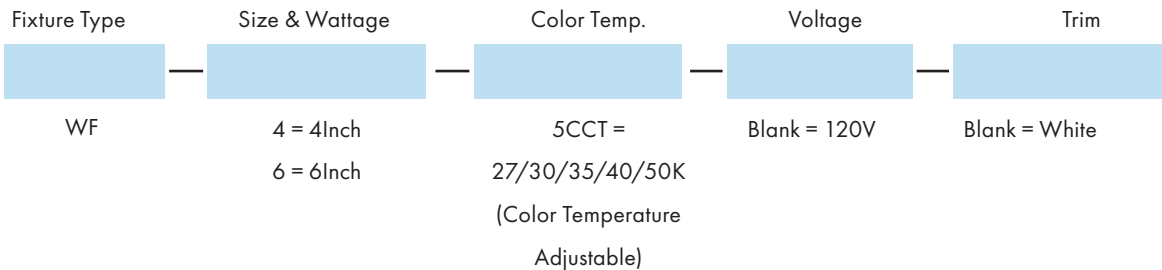

WF 4/6 Series

5CCT Ultra Slim Recessed Downlight

Fixture Type:

Project Name:

Location:

Date:

Features

- 0.39" Ultra thin canless recessed lights designed for the new construction
- Housing and J-box not required; easy install spring clips firmly secure recessed LED lights in ceiling
- Selectable 5CCT from 2700K to 5000K
- Durable die cast aluminum alloy for optimal heat dissipation
- Compatible with many dimmers that dimming from 100% to 10%
- White finish
- Wet location rated

Dimensions

Product Performance Standard

Size	3"/4"/6"	Power Factor	90%
Weight	2lb	Life Span	50,000 Hrs
Mounting	Recessed Mount	Dimmable	Traic dimmable
Color Temp	5CCT	Efficacy	up to 80 lm/W
CRI	90	Warranty	5 Years
Input Voltage	120V	Ambient Operation Temperature	-15C° (-4°F) ~ 40° (104°F)

Ordering Guide

Example: WF4-5CCT

WF 4/6 Series

5CCT Ultra Slim Recessed Downlight

Fixture Type:

Project Name:

Location:

Date:

Product Information

Size	2700K		3000K		3500K		4000K		5000K	
	LUMEN	EFFICACY	LUMEN	EFFICACY	LUMEN	EFFICACY	LUMEN	EFFICACY	LUMEN	EFFICACY
4Inch	562lm	62lm/W	602lm	66lm/W	613lm	68lm/W	637lm	70lm/W	644lm	71lm/W
6Inch	936lm	78lm/W	996lm	86lm/W	996lm	86lm/W	1038lm	86lm/W	1038lm	86lm/W