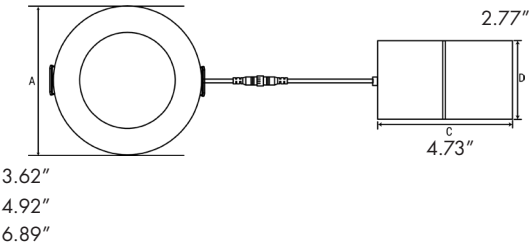

WF 4/6 Series

5CCT Ultra Slim Recessed Downlight

Fixture Type:

Project Name:

Location:

Date:

Features

- 0.39" Ultra thin canless recessed lights designed for the new construction
- Housing and J-box not required; easy install spring clips firmly secure recessed LED lights in ceiling
- Selectable 5CCT from 2700K to 5000K
- Durable die cast aluminum alloy for optimal heat dissipation
- Compatible with many dimmers that dimming from 100% to 10%
- White finish
- Wet location rated

Dimensions

Product Performance Standard

Size	3"/4"/6"	Power Factor	90%
Weight	2lb	Life Span	50,000 Hrs
Mounting	Recessed Mount	Dimmable	Traic dimmable
Color Temp	5CCT	Efficacy	up to 80 lm/W
CRI	90	Warranty	5 Years
Input Voltage	120V	Ambient Operation Temperature	-15C° (-4°F) ~ 40° (104°F)

6 Inch: Easily flip the switch for desired CCT