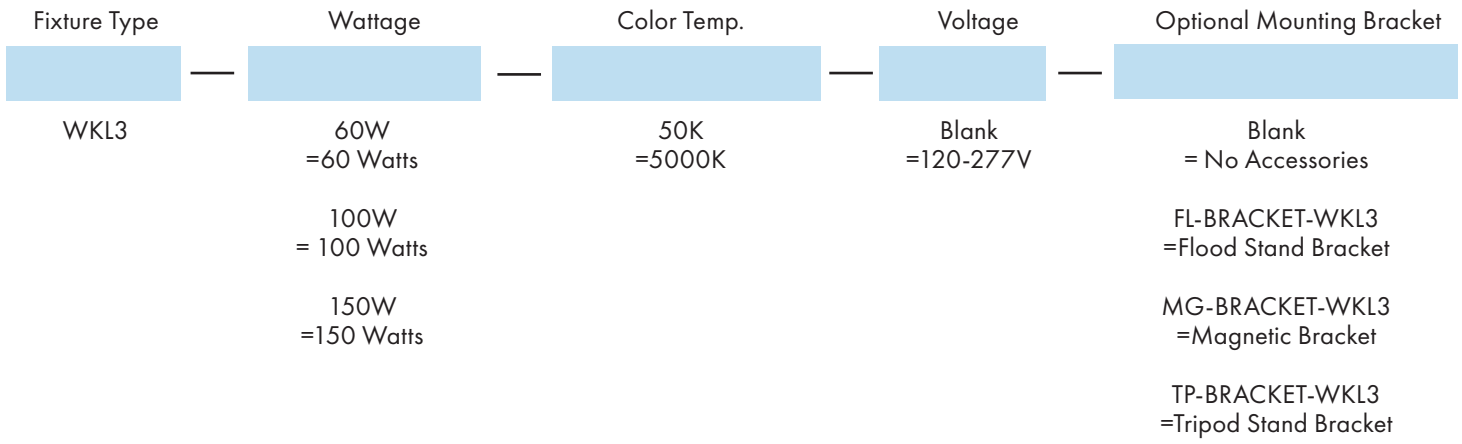

Ordering Guide

Example: WKL3-100W50K-FL-BRACKET-WKL3