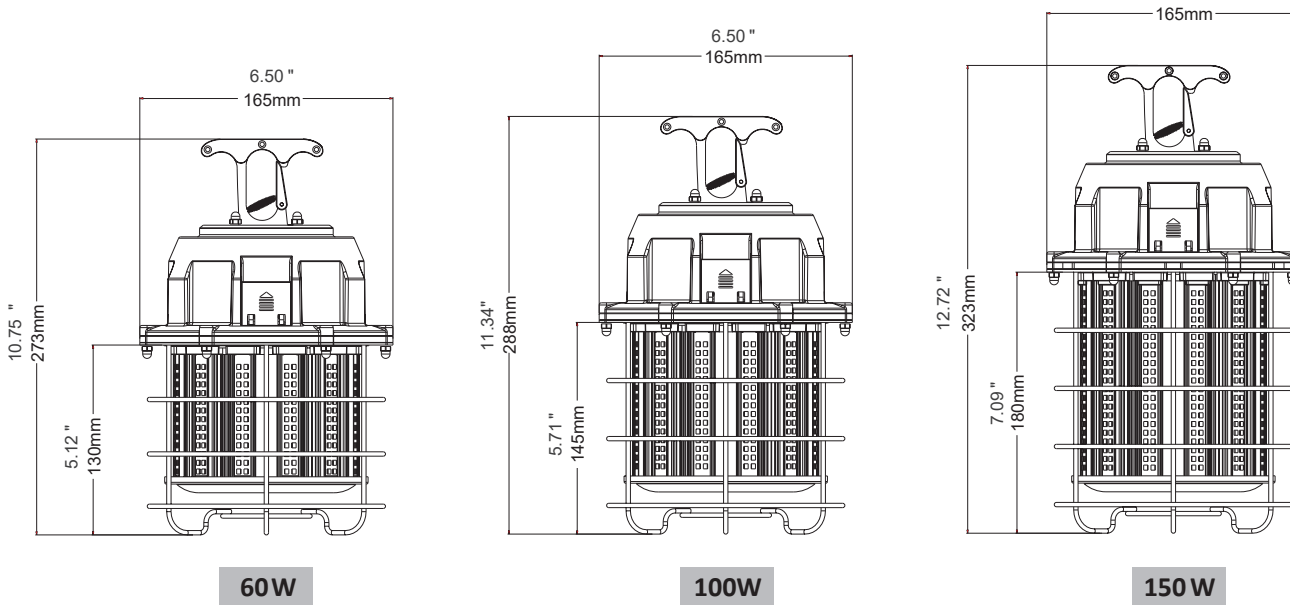

## Product Performance Standard

<b>Size</b>	W6.5" x H11.3"	<b>Power Factor</b>	90%
<b>Weight</b>	8 lb	<b>Lift Span</b>	50,000 Hrs
<b>Beam Angle</b>	360 Degree	<b>Dimmable</b>	0-10V Dimmable
<b>Color Temp</b>	5000K	<b>Efficacy</b>	Up to 120 lm/W
<b>CRI</b>	80	<b>Warranty</b>	5 Years
<b>Input Voltage</b>	120-277V	<b>Ambient Operation Temperature</b>	-40C° (-40°F) ~ 50C° (113°F)

# WKL3 Series

LED Temporary Light

Fixture Type:

Project Name

Location:

Date:

## Dimensions