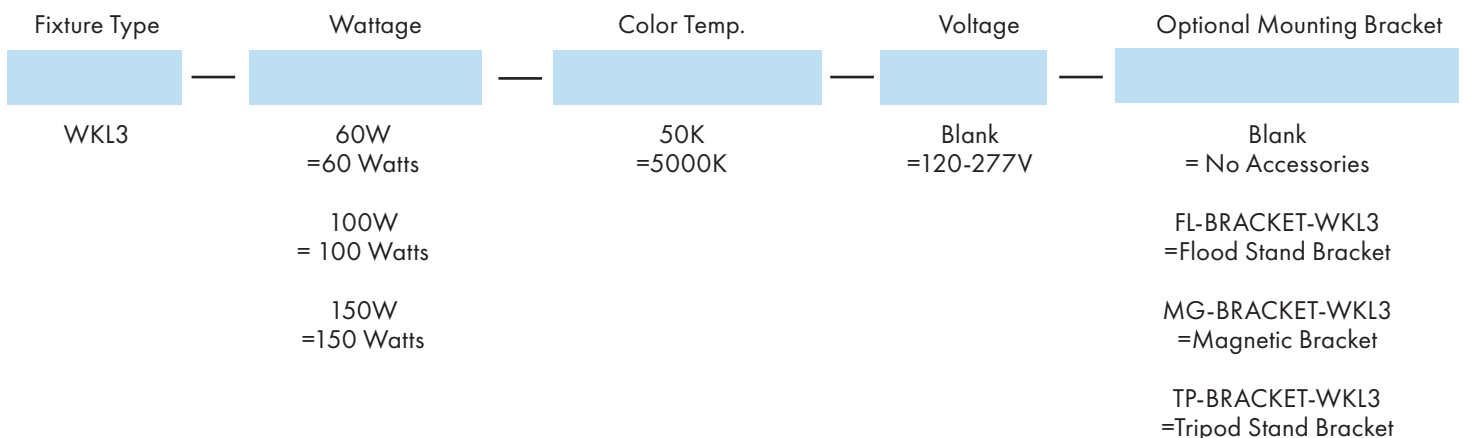

Ordering Guide

Example: WKL3-100W50K-FL-BRACKET-WKL3