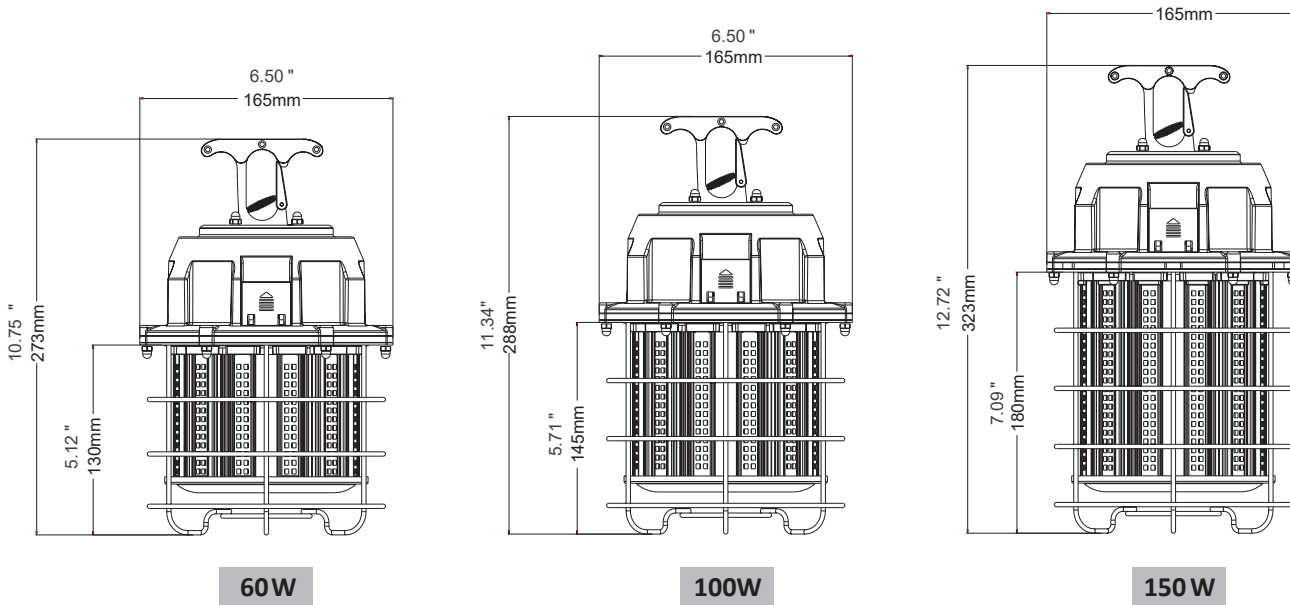

WKL3 Series

LED Temporary Light

Fixture Type:

Project Name

Location:

Date:

Features

- Portable hook, easy to carry and quick install.
- Heavy duty and durable construction, steel stainless lamp cage.
- Ventilation air-flow heat sink design for better heat dissipation.
- Integrated 120V USA 10FT cord and plug, linkable up to 750W MAX.
- High quality LED driver to ensure stable working situation.
- Waterproof rubber design.
- Optional mounting bracket available.
- Built in 6kv(100W) or10kv(150W) surge protector.

Product Performance Standard

Size	W6.5" x H11.3"	Power Factor	90%
Weight	8 lb	Lift Span	50,000 Hrs
Beam Angle	360 Degree	Dimmable	0-10V Dimmable
Color Temp	5000K	Efficacy	Up to 120 lm/W
CRI	80	Warranty	5 Years
Input Voltage	120-277V	Ambient Operation Temperature	-40C° (-40°F) ~ 50C° (113°F)

Ordering Guide

Example: WKL3-100W50K-FL-BRACKET-WKL3

WKL3 Series

LED Temporary Light

Fixture Type:

Project Name

Location:

Date:

Product Information

5000K

WATTAGE	LUMEN	EFFICACY
60W	7200lm	120lm/W
100W	12000lm	120lm/W
150W	18000lm	120lm/W

Dimensions

WKL3 Series

LED Temporary Light

Fixture Type:

Project Name