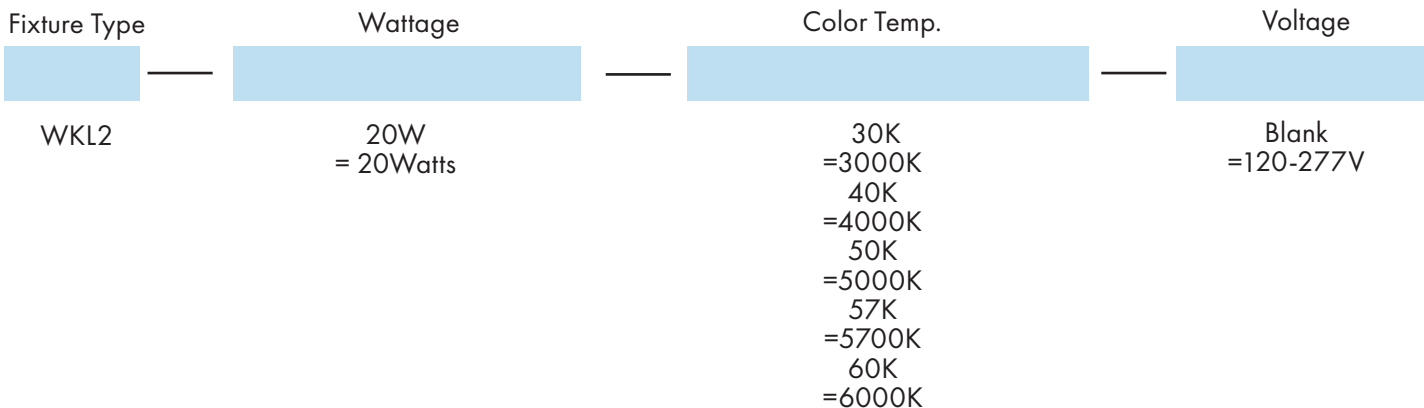

Ordering Guide

Example: WKL2-40W40K-B1