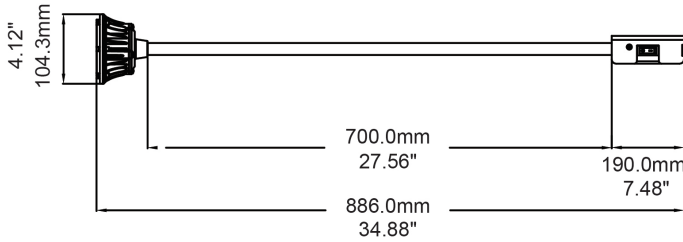

WKL2 Series

LED Loading Dock gooseneck Light

Fixture Type:

Project Name

Location:

Date:

Features

- IP65 LED lamp head uses rugged cast aluminum housing
- Using CREE LEDs, high lumens 2800 to 3000 lm
- High light transmittance 20 degree PC lens
- 27" durable flexible gooseneck
- Supplied with 6ft power cord
- LED driver with full potted thermal glues
- 5 Years warranty

Product Performance Standard

Size	L 7.24" x W2.83" x H6.42"	Power Factor	90%
Weight	8 lb	Lift Span	50,000 Hrs
Beam Angle	30 Degree	Dimmable	0-10V Dimmable
Color Temp	30K/40K/50K/57K/65K	Efficacy	Up to 140 lm/W
CRI	80	Warranty	5 Years
Input Voltage	120-277V	Ambient Operation Temperature	-40C° (-40°F) ~ 50C° (113°F)

Ordering Guide

Example: WKL2-40W40K-B1

WKL2 Series

LED Loading Dock gooseneck Light

Fixture Type:

Project Name

Location:

Date:

Product Information

3000K		4000K		5000K		
WATTAGE	LUMEN	EFFICACY	LUMEN	EFFICACY	LUMEN	EFFICACY
20W	2960lm	148lm/W	2960lm	148lm/W	3000lm	150lm/W

Dimensions

Unit: inch/mm

WKL2 Series

LED Loading Dock gooseneck Light