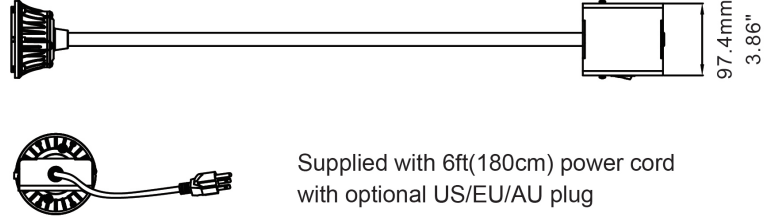

WKL2 Series

LED Loading Dock gooseneck Light

Fixture Type:

Project Name

Location:

Date:

Features

- IP65 LED lamp head uses rugged cast aluminum housing
- Using CREE LEDs, high lumens 2800 to 3000 lm
- High light transmittance 20 degree PC lens
- 27" durable flexible gooseneck
- Supplied with 6ft power cord
- LED driver with full potted thermal glues
- 5 Years warranty

Product Performance Standard

Size	L 7.24" x W2.83" x H6.42"	Power Factor	90%
Weight	8 lb	Lift Span	50,000 Hrs
Beam Angle	30 Degree	Dimmable	0-10V Dimmable
Color Temp	30K/40K/50K/57K/65K	Efficacy	Up to 140 lm/W
CRI	80	Warranty	5 Years
Input Voltage	120-277V	Ambient Operation Temperature	-40C° (-40°F) ~ 50C° (113°F)

Ordering Guide

Example: WKL2-40W40K-B1

WKL2 Series

LED Loading Dock gooseneck Light

Fixture Type:

Project Name

Location:

Date:

Product Information

3000K		4000K		5000K		
WATTAGE	LUMEN	EFFICACY	LUMEN	EFFICACY	LUMEN	EFFICACY
20W	2960lm	148lm/W	2960lm	148lm/W	3000lm	150lm/W

Dimensions

Unit: inch/mm

WKL2 Series

LED Loading Dock gooseneck Light