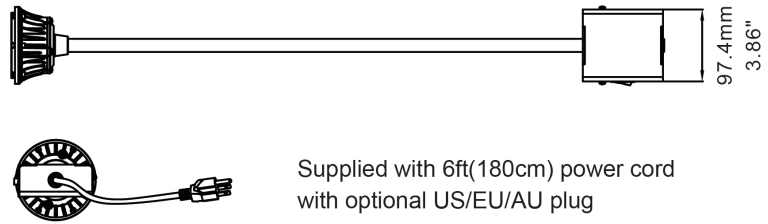

WKL2 Series

LED Loading Dock gooseneck Light

Fixture Type:

Project Name

Location:

Date:

Features

- IP65 LED lamp head uses rugged cast aluminum housing
- Using CREE LEDs, high lumens 2800 to 3000 lm
- High light transmittance 20 degree PC lens
- 27" durable flexible gooseneck
- Supplied with 6ft power cord
- LED driver with full potted thermal glues
- 5 Years warranty

Product Performance Standard

Size	L 7.24" x W2.83" x H6.42"	Power Factor	90%
Weight	8 lb	Lift Span	50,000 Hrs
Beam Angle	30 Degree	Dimmable	0-10V Dimmable
Color Temp	30K/40K/50K/57K/65K	Efficacy	Up to 140 lm/W
CRI	80	Warranty	5 Years
Input Voltage	120-277V	Ambient Operation Temperature	-40C° (-40°F) ~ 50C° (113°F)

30K
=3000K
40K
=4000K
50K
=5000K
57K
=5700K
60K
=6000K

Blank
=120-277V

WKL2 Series

LED Loading Dock gooseneck Light

Fixture Type:

Project Name

Location:

Date:

Product Information

		3000K		4000K		5000K	
WATTAGE	LUMEN	EFFICACY	LUMEN	EFFICACY	LUMEN	EFFICACY	
20W	2960lm	148lm/W	2960lm	148lm/W	3000lm	150lm/W	

Dimensions

Unit: inch/mm

WKL2 Series

LED Loading Dock gooseneck Light