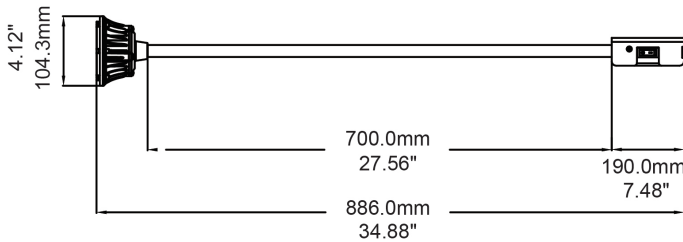

WKL2 Series

LED Loading Dock gooseneck Light

Fixture Type:

Project Name

Location:

Date:

Features

- IP65 LED lamp head uses rugged cast aluminum housing
- Using CREE LEDs, high lumens 2800 to 3000 lm
- High light transmittance 20 degree PC lens
- 27" durable flexible gooseneck
- Supplied with 6ft power cord
- LED driver with full potted thermal glues
- 5 Years warranty

Product Performance Standard

Size	L 7.24" x W2.83" x H6.42"	Power Factor	90%
Weight	8 lb	Lift Span	50,000 Hrs
Beam Angle	30 Degree	Dimmable	0-10V Dimmable
Color Temp	30K/40K/50K/57K/65K	Efficacy	Up to 140 lm/W
CRI	80	Warranty	5 Years
Input Voltage	120-277V	Ambient Operation Temperature	-40C° (-40°F) ~ 50C° (113°F)

30K
=3000K
40K
=4000K
50K
=5000K
57K
=5700K
60K
=6000K

Blank
=120-277V

WKL2 Series

LED Loading Dock gooseneck Light

Fixture Type:

Project Name

Location:

Date:

Product Information

		3000K		4000K		5000K	
WATTAGE	LUMEN	EFFICACY	LUMEN	EFFICACY	LUMEN	EFFICACY	
20W	2960lm	148lm/W	2960lm	148lm/W	3000lm	150lm/W	

Dimensions

Unit: inch/mm

WKL2 Series

LED Loading Dock gooseneck Light