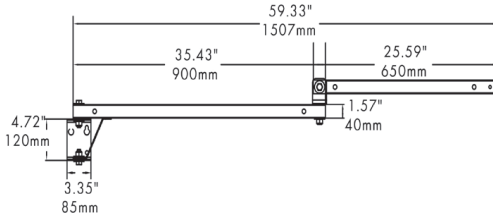

Optional Arm Mount:

Single Arm

Double Arm

Arm with the receptacles

Product Performance Standard

Size	L 7.24" x W2.83" x H6.42"	Power Factor	90%
Weight	8 lb	Lift Span	50,000 Hrs
Beam Angle	30 Degree	Dimmable	0-10V Dimmable
Color Temp	30K/40K/50K/57K/65K	Efficacy	Up to 140 lm/W
CRI	80	Warranty	5 Years
Input Voltage	120-277V	Ambient Operation Temperature	-40C° (-40°F) ~ 50C° (113°F)

Dimensions

Optional Accessories

Single Arm Mount

-Available in 40" or 60"

Double Arm Mount

-Available in 40" or 60"

Double/Single Arm Mount Receptacle

-Available in 40" for single or double arm

WKL1 Series

LED Loading Dock Light

Fixture Type:

Project Name

Location:

Date:

Single Arm

40" Bracket A1

40" Bracket A2, Built-in receptacle

60" Bracket A3

24" Bracket A4