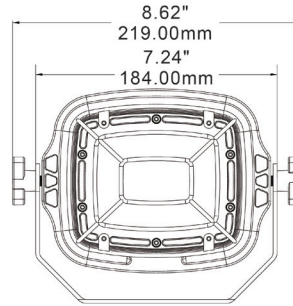

Optional Arm Mount:

Single Arm

Double Arm

Arm with the receptacles

Product Performance Standard

Size	L 7.24" x W2.83" x H6.42"	Power Factor	90%
Weight	8 lb	Lift Span	50,000 Hrs
Beam Angle	30 Degree	Dimmable	0-10V Dimmable
Color Temp	30K/40K/50K/57K/65K	Efficacy	Up to 140 lm/W
CRI	80	Warranty	5 Years
Input Voltage	120-277V	Ambient Operation Temperature	-40C° (-40°F) ~ 50C° (113°F)

Ordering Guide

Example: WKL1-40W40K-B1

Fixture Type	Wattage	Color Temp.	Voltage	Optional Arm Mount	
WKL1	20W = 20Watts	30K = 3000K	Blank = 120-277V	Blank = No Arm Mount	
	30W = 30Watts	40K = 4000K		B1 = 40" Double arm	A1 = 40" Single Arm
	40W = 40Watts	50K = 5000K		B2 = 40" Double arm with receptacle	A2 = 40" Single Arm with receptacle
	50W = 50Watts	57K = 5700K		B3 = 60" Double Arm	A3 = 60" Single Arm
		60K = 6000K			A4 = 24" Single Arm

WKL1 Series

LED Loading Dock Light

Fixture Type:

Project Name

Location:

Date:

Product Information

3000K		4000K		5000K		
WATTAGE	LUMEN	EFFICACY	LUMEN	EFFICACY	LUMEN	EFFICACY
50W	6900lm	138lm/W	7000lm	140lm/W	7000lm	140lm/W
40W	5520lm	138lm/W	5600lm	140lm/W	5600lm	140lm/W
30W	4140lm	138lm/W	4200lm	140lm/W	4200lm	140lm/W
20W	2760lm	138lm/W	2800lm	140lm/W	2800lm	140lm/W

Dimensions

Optional Accessories

Single Arm Mount

-Available in 40" or 60"

Double Arm Mount

-Available in 40" or 60"

Double/Single Arm Mount Receptacle

-Available in 40" for single or double arm