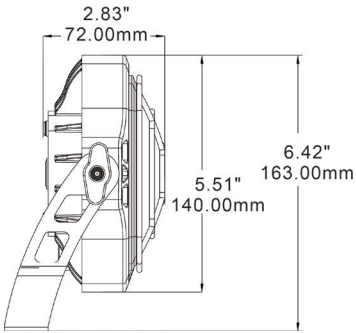

Optional Arm Mount:

Single Arm

Double Arm

Arm with the receptacles

Product Performance Standard

Size	L 7.24" x W2.83" x H6.42"	Power Factor	90%
Weight	8 lb	Lift Span	50,000 Hrs
Beam Angle	30 Degree	Dimmable	0-10V Dimmable
Color Temp	30K/40K/50K/57K/65K	Efficacy	Up to 140 lm/W
CRI	80	Warranty	5 Years
Input Voltage	120-277V	Ambient Operation Temperature	-40C° (-40°F) ~ 50C° (113°F)

Ordering Guide

Example: WKL1-40W40K-B1

Fixture Type	Wattage	Color Temp.	Voltage	Optional Arm Mount	
WKL1	20W = 20Watts	30K = 3000K	Blank = 120-277V	Blank = No Arm Mount	
	30W = 30Watts	40K = 4000K		B1 = 40" Double arm	A1 = 40" Single Arm
	40W = 40Watts	50K = 5000K		B2 = 40" Double arm with receptacle	A2 = 40" Single Arm with receptacle
	50W = 50Watts	57K = 5700K		B3 = 60" Double Arm	A3 = 60" Single Arm
		60K = 6000K			A4 = 24" Single Arm

WKL1 Series

LED Loading Dock Light

Fixture Type:

Project Name

Location:

Date:

Product Information

3000K		4000K		5000K		
WATTAGE	LUMEN	EFFICACY	LUMEN	EFFICACY	LUMEN	EFFICACY
50W	6900lm	138lm/W	7000lm	140lm/W	7000lm	140lm/W
40W	5520lm	138lm/W	5600lm	140lm/W	5600lm	140lm/W
30W	4140lm	138lm/W	4200lm	140lm/W	4200lm	140lm/W
20W	2760lm	138lm/W	2800lm	140lm/W	2800lm	140lm/W

Dimensions

Optional Accessories

Single Arm Mount

-Available in 40" or 60"

Double Arm Mount

-Available in 40" or 60"

Double/Single Arm Mount Receptacle

-Available in 40" for single or double arm