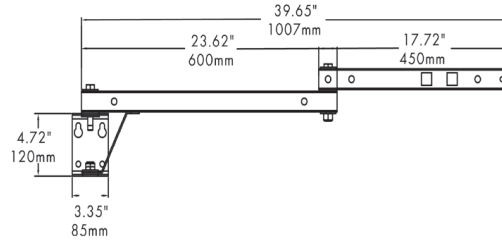

Optional Arm Mount:

Single Arm

Double Arm

Arm with the receptacles

Product Performance Standard

Size	L 7.24" x W2.83" x H6.42"	Power Factor	90%
Weight	8 lb	Lift Span	50,000 Hrs
Beam Angle	30 Degree	Dimmable	0-10V Dimmable
Color Temp	30K/40K/50K/57K/65K	Efficacy	Up to 140 lm/W
CRI	80	Warranty	5 Years
Input Voltage	120-277V	Ambient Operation Temperature	-40C° (-40°F) ~ 50C° (113°F)

Dimensions

Optional Accessories

Single Arm Mount

-Available in 40" or 60"

Double Arm Mount

-Available in 40" or 60"

Double/Single Arm Mount Receptacle

-Available in 40" for single or double arm

WKL1 Series

LED Loading Dock Light

Fixture Type:

Project Name

Location:

Date:

Single Arm

40" Bracket A1

40" Bracket A2, Built-in receptacle

60" Bracket A3

24" Bracket A4