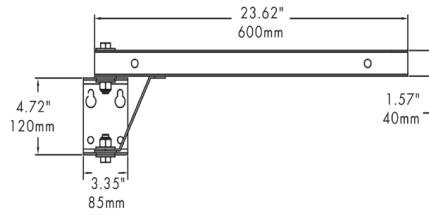

Optional Arm Mount:

Single Arm

Double Arm

Arm with the receptacles

Product Performance Standard

Size	L 7.24" x W2.83" x H6.42"	Power Factor	90%
Weight	8 lb	Lift Span	50,000 Hrs
Beam Angle	30 Degree	Dimmable	0-10V Dimmable
Color Temp	30K/40K/50K/57K/65K	Efficacy	Up to 140 lm/W
CRI	80	Warranty	5 Years
Input Voltage	120-277V	Ambient Operation Temperature	-40C° (-40°F) ~ 50C° (113°F)

Dimensions

Optional Accessories

Single Arm Mount

-Available in 40" or 60"

Double Arm Mount

-Available in 40" or 60"

Double/Single Arm Mount Receptacle

-Available in 40" for single or double arm

WKL1 Series

LED Loading Dock Light

Fixture Type:

Project Name

Location:

Date:

Single Arm

40" Bracket A1

40" Bracket A2, Built-in receptacle

60" Bracket A3

24" Bracket A4