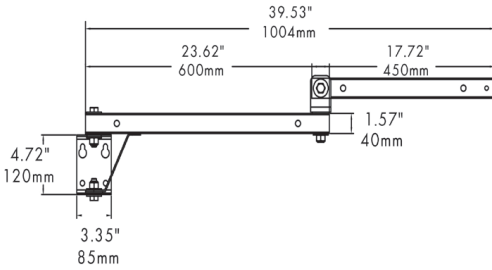

Optional Arm Mount:

Single Arm

Double Arm

Arm with the receptacles

Product Performance Standard

Size	L 7.24" x W2.83" x H6.42"	Power Factor	90%
Weight	8 lb	Lift Span	50,000 Hrs
Beam Angle	30 Degree	Dimmable	0-10V Dimmable
Color Temp	30K/40K/50K/57K/65K	Efficacy	Up to 140 lm/W
CRI	80	Warranty	5 Years
Input Voltage	120-277V	Ambient Operation Temperature	-40C° (-40°F) ~ 50C° (113°F)

Dimensions

Optional Accessories

Single Arm Mount

-Available in 40" or 60"

Double Arm Mount

-Available in 40" or 60"

Double/Single Arm Mount Receptacle

-Available in 40" for single or double arm

WKL1 Series

LED Loading Dock Light

Fixture Type:

Project Name

Location:

Date:

Single Arm

40" Bracket A1

40" Bracket A2, Built-in receptacle

60" Bracket A3

24" Bracket A4