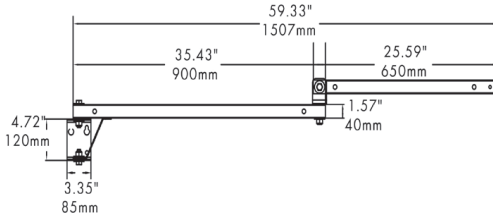

Optional Arm Mount:

Single Arm

Double Arm

Arm with the receptacles

Product Performance Standard

Size	L 7.24" x W2.83" x H6.42"	Power Factor	90%
Weight	8 lb	Lift Span	50,000 Hrs
Beam Angle	30 Degree	Dimmable	Non Dimmable
Color Temp	30K/40K/50K/57K/65K	Efficacy	Up to 140 lm/W
CRI	80	Warranty	5 Years
Input Voltage	120-277V	Ambient Operation Temperature	-40C° (-40°F) ~ 50C° (113°F)

Dimensions

Optional Accessories

Single Arm Mount

-Available in 40" or 60"

Double Arm Mount

-Available in 40" or 60"

Double/Single Arm Mount Receptacle

-Available in 40" for single or double arm

WKL1 Series

LED Loading Dock Light

Fixture Type:

Project Name

Location:

Date:

Single Arm

40" Bracket A1

40" Bracket A2, Built-in receptacle

60" Bracket A3

24" Bracket A4