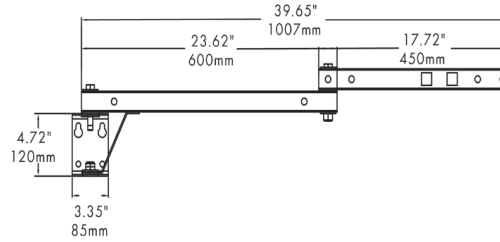

Optional Arm Mount:

Single Arm

Double Arm

Arm with the receptacles

Product Performance Standard

Size	L 7.24" x W2.83" x H6.42"	Power Factor	90%
Weight	8 lb	Lift Span	50,000 Hrs
Beam Angle	30 Degree	Dimmable	Non Dimmable
Color Temp	30K/40K/50K/57K/65K	Efficacy	Up to 140 lm/W
CRI	80	Warranty	5 Years
Input Voltage	120-277V	Ambient Operation Temperature	-40C° (-40°F) ~ 50C° (113°F)

Dimensions

Optional Accessories

Single Arm Mount

-Available in 40" or 60"

Double Arm Mount

-Available in 40" or 60"

Double/Single Arm Mount Receptacle

-Available in 40" for single or double arm

WKL1 Series

LED Loading Dock Light

Fixture Type:

Project Name

Location:

Date:

Single Arm

40" Bracket A1

40" Bracket A2, Built-in receptacle

60" Bracket A3

24" Bracket A4