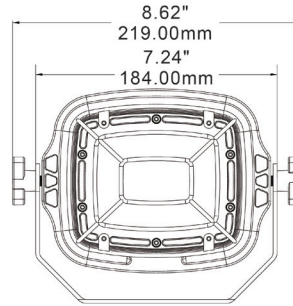

Optional Arm Mount:

Single Arm

Double Arm

Arm with the receptacles

Product Performance Standard

Size	L 7.24" x W2.83" x H6.42"	Power Factor	90%
Weight	8 lb	Lift Span	50,000 Hrs
Beam Angle	30 Degree	Dimmable	Non Dimmable
Color Temp	30K/40K/50K/57K/65K	Efficacy	Up to 140 lm/W
CRI	80	Warranty	5 Years
Input Voltage	120-277V	Ambient Operation Temperature	-40C° (-40°F) ~ 50C° (113°F)

Ordering Guide

Example: WKL1-40W40K-B1

Fixture Type	Wattage	Color Temp.	Voltage	Optional Arm Mount	
WKL1	20W = 20Watts	30K = 3000K	Blank = 120-277V	Blank = No Arm Mount	
	30W = 30Watts	40K = 4000K		B1 = 40" Double arm	A1 = 40" Single Arm
	40W = 40Watts	50K = 5000K		B2 = 40" Double arm with receptacle	A2 = 40" Single Arm with receptacle
	50W = 50Watts	57K = 5700K		B3 = 60" Double Arm	A3 = 60" Single Arm
		60K = 6000K			A4 = 24" Single Arm

WKL1 Series

LED Loading Dock Light

Fixture Type:

Project Name

Location:

Date:

Product Information

	3000K		4000K		5000K	
WATTAGE	LUMEN	EFFICACY	LUMEN	EFFICACY	LUMEN	EFFICACY
50W	6900lm	138lm/W	7000lm	140lm/W	7000lm	140lm/W
40W	5520lm	138lm/W	5600lm	140lm/W	5600lm	140lm/W
30W	4140lm	138lm/W	4200lm	140lm/W	4200lm	140lm/W
20W	2760lm	138lm/W	2800lm	140lm/W	2800lm	140lm/W

Dimensions

Optional Accessories

Single Arm Mount

-Available in 40" or 60"

Double Arm Mount

-Available in 40" or 60"

Double/Single Arm Mount Receptacle

-Available in 40" for single or double arm