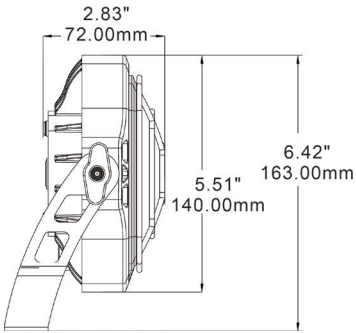

Optional Arm Mount:

Single Arm

Double Arm

Arm with the receptacles

Product Performance Standard

Size	L 7.24" x W2.83" x H6.42"	Power Factor	90%
Weight	8 lb	Lift Span	50,000 Hrs
Beam Angle	30 Degree	Dimmable	Non Dimmable
Color Temp	30K/40K/50K/57K/65K	Efficacy	Up to 140 lm/W
CRI	80	Warranty	5 Years
Input Voltage	120-277V	Ambient Operation Temperature	-40C° (-40°F) ~ 50C° (113°F)

Ordering Guide

Example: WKL1-40W40K-B1

Fixture Type	Wattage	Color Temp.	Voltage	Optional Arm Mount	
WKL1	20W = 20Watts	30K = 3000K	Blank = 120-277V	Blank = No Arm Mount	
	30W = 30Watts	40K = 4000K		B1 = 40" Double arm	A1 = 40" Single Arm
	40W = 40Watts	50K = 5000K		B2 = 40" Double arm with receptacle	A2 = 40" Single Arm with receptacle
	50W = 50Watts	57K = 5700K		B3 = 60" Double Arm	A3 = 60" Single Arm
		60K = 6000K			A4 = 24" Single Arm

WKL1 Series

LED Loading Dock Light

Fixture Type:

Project Name

Location:

Date:

Product Information

	3000K		4000K		5000K	
WATTAGE	LUMEN	EFFICACY	LUMEN	EFFICACY	LUMEN	EFFICACY
50W	6900lm	138lm/W	7000lm	140lm/W	7000lm	140lm/W
40W	5520lm	138lm/W	5600lm	140lm/W	5600lm	140lm/W
30W	4140lm	138lm/W	4200lm	140lm/W	4200lm	140lm/W
20W	2760lm	138lm/W	2800lm	140lm/W	2800lm	140lm/W

Dimensions

Optional Accessories

Single Arm Mount

-Available in 40" or 60"

Double Arm Mount

-Available in 40" or 60"

Double/Single Arm Mount Receptacle

-Available in 40" for single or double arm