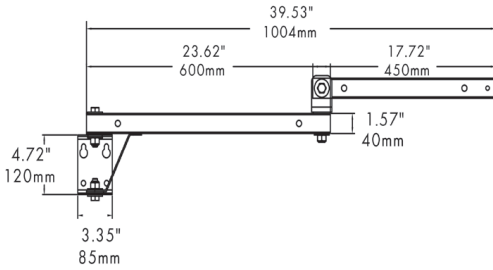

Optional Arm Mount:

Single Arm

Double Arm

Arm with the receptacles

Product Performance Standard

Size	L 7.24" x W2.83" x H6.42"	Power Factor	90%
Weight	8 lb	Lift Span	50,000 Hrs
Beam Angle	30 Degree	Dimmable	Non Dimmable
Color Temp	30K/40K/50K/57K/65K	Efficacy	Up to 140 lm/W
CRI	80	Warranty	5 Years
Input Voltage	120-277V	Ambient Operation Temperature	-40C° (-40°F) ~ 50C° (113°F)

Dimensions

Optional Accessories

Single Arm Mount

-Available in 40" or 60"

Double Arm Mount

-Available in 40" or 60"

Double/Single Arm Mount Receptacle

-Available in 40" for single or double arm

WKL1 Series

LED Loading Dock Light

Fixture Type:

Project Name

Location:

Date:

Single Arm

40" Bracket A1

40" Bracket A2, Built-in receptacle

60" Bracket A3

24" Bracket A4