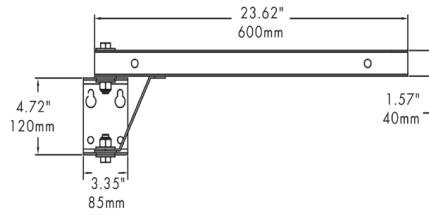

Optional Arm Mount:

Single Arm

Double Arm

Arm with the receptacles

Product Performance Standard

Size	L 7.24" x W2.83" x H6.42"	Power Factor	90%
Weight	8 lb	Lift Span	50,000 Hrs
Beam Angle	30 Degree	Dimmable	Non Dimmable
Color Temp	30K/40K/50K/57K/65K	Efficacy	Up to 140 lm/W
CRI	80	Warranty	5 Years
Input Voltage	120-277V	Ambient Operation Temperature	-40C° (-40°F) ~ 50C° (113°F)

Dimensions

Optional Accessories

Single Arm Mount

-Available in 40" or 60"

Double Arm Mount

-Available in 40" or 60"

Double/Single Arm Mount Receptacle

-Available in 40" for single or double arm

WKL1 Series

LED Loading Dock Light

Fixture Type:

Project Name

Location:

Date:

Single Arm

40" Bracket A1

40" Bracket A2, Built-in receptacle

60" Bracket A3

24" Bracket A4