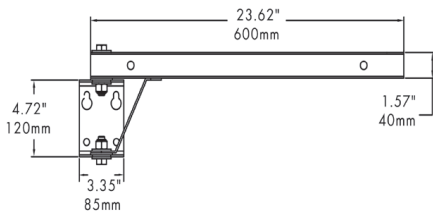

Optional Arm Mount:

Single Arm

Double Arm

Arm with the receptacles

Product Performance Standard

Size	L 7.24" x W2.83" x H6.42"	Power Factor	90%
Weight	8 lb	Lift Span	50,000 Hrs
Beam Angle	30 Degree	Dimmable	0-10V Dimmable
Color Temp	30K/40K/50K/57K/65K	Efficiency	Up to 140 lm/W
CRI	80	Warranty	5 Years
Input Voltage	120-277V	Ambient Operation Temperature	-40C° (-40°F) ~ 50C° (113°F)

Dimensions

Optional Accessories

Single Arm Mount

-Available in 40" or 60"

Double Arm Mount

-Available in 40" or 60"

Double/Single Arm Mount Receptacle

-Available in 40" for single or double arm

WKL1 Series

LED Loading Dock Light

Fixture Type:
Project Name
Location:
Date:

Single Arm

40" Bracket A1

40" Bracket A2, Built-in receptacle

60" Bracket A3

24" Bracket A4