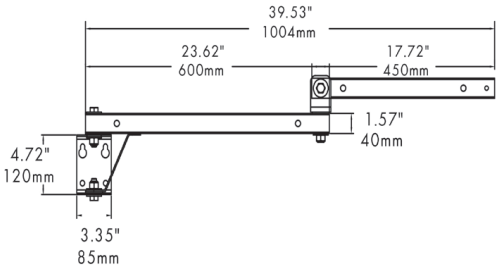

Optional Arm Mount:

Single Arm

Double Arm

Arm with the receptacles

Product Performance Standard

Size	L 7.24" x W2.83" x H6.42"	Power Factor	90%
Weight	8 lb	Lift Span	50,000 Hrs
Beam Angle	30 Degree	Dimmable	0-10V Dimmable
Color Temp	30K/40K/50K/57K/65K	Efficiency	Up to 140 lm/W
CRI	80	Warranty	5 Years
Input Voltage	120-277V	Ambient Operation Temperature	-40C° (-40°F) ~ 50C° (113°F)

Dimensions

Optional Accessories

Single Arm Mount

-Available in 40" or 60"

Double Arm Mount

-Available in 40" or 60"

Double/Single Arm Mount Receptacle

-Available in 40" for single or double arm

WKL1 Series

LED Loading Dock Light

Fixture Type:
Project Name
Location:
Date:

Single Arm

40" Bracket A1

40" Bracket A2, Built-in receptacle

60" Bracket A3

24" Bracket A4