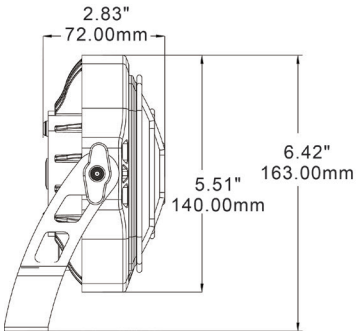

Optional Arm Mount:

Single Arm

Double Arm

Arm with the receptacles

Product Performance Standard

Size	L 7.24" x W2.83" x H6.42"	Power Factor	90%
Weight	8 lb	Lift Span	50,000 Hrs
Beam Angle	30 Degree	Dimmable	0-10V Dimmable
Color Temp	30K/40K/50K/57K/65K	Efficiency	Up to 140 lm/W
CRI	80	Warranty	5 Years
Input Voltage	120-277V	Ambient Operation Temperature	-40C° (-40°F) ~ 50C° (113°F)

Ordering Guide

Example: WKL1-40W40K-B1

Fixture Type	Wattage	Color Temp.	Voltage	Optional Arm Mount	
WKL1	20W = 20Watts	30K = 3000K	Blank = 120-277V	Blank = No Arm Mount	
	30W = 30Watts	40K = 4000K		B1 = 40" Double arm	A1 = 40" Single Arm
	40W = 40Watts	50K = 5000K		B2 = 40" Double arm with receptacle	A2 = 40" Single Arm with receptacle
	50W = 50Watts	57K = 5700K		B3 = 60" Double Arm	A3 = 60" Single Arm
		60K = 6000K			A4 = 24" Single Arm

WKL1 Series

LED Loading Dock Light

Fixture Type:

Project Name

Location:

Date:

Product Information

	3000K		4000K		5000K	
WATTAGE	LUMEN	EFFICACY	LUMEN	EFFICACY	LUMEN	EFFICACY
50W	6900lm	138lm/W	7000lm	140lm/W	7000lm	140lm/W
40W	5520lm	138lm/W	5600lm	140lm/W	5600lm	140lm/W
30W	4140lm	138lm/W	4200lm	140lm/W	4200lm	140lm/W
20W	2760lm	138lm/W	2800lm	140lm/W	2800lm	140lm/W

Dimensions

Optional Accessories

Single Arm Mount

-Available in 40" or 60"

Double Arm Mount

-Available in 40" or 60"

Double/Single Arm Mount Receptacle

-Available in 40" for single or double arm