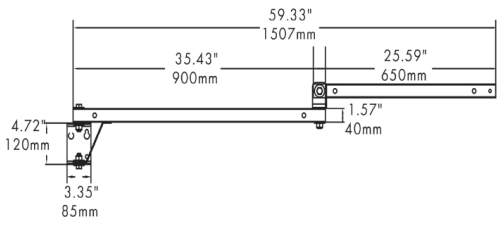

Optional Arm Mount:

Single Arm

Double Arm

Arm with the receptacles

Product Performance Standard

Size	L 7.24" x W2.83" x H6.42"	Power Factor	90%
Weight	8 lb	Lift Span	50,000 Hrs
Beam Angle	30 Degree	Dimmable	0-10V Dimmable
Color Temp	30K/40K/50K/57K/65K	Efficiency	Up to 140 lm/W
CRI	80	Warranty	5 Years
Input Voltage	120-277V	Ambient Operation Temperature	-40C° (-40°F) ~ 50C° (113°F)

Dimensions

Optional Accessories

Single Arm Mount

-Available in 40" or 60"

Double Arm Mount

-Available in 40" or 60"

Double/Single Arm Mount Receptacle

-Available in 40" for single or double arm

WKL1 Series

LED Loading Dock Light

Fixture Type:
Project Name
Location:
Date:

Single Arm

40" Bracket A1

40" Bracket A2, Built-in receptacle

60" Bracket A3

24" Bracket A4