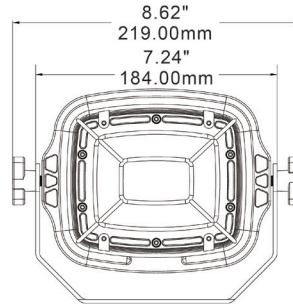

Optional Arm Mount:

Single Arm

Double Arm

Arm with the receptacles

Product Performance Standard

Size	L 7.24" x W2.83" x H6.42"	Power Factor	90%
Weight	8 lb	Lift Span	50,000 Hrs
Beam Angle	30 Degree	Dimmable	0-10V Dimmable
Color Temp	30K/40K/50K/57K/65K	Efficiency	Up to 140 lm/W
CRI	80	Warranty	5 Years
Input Voltage	120-277V	Ambient Operation Temperature	-40C° (-40°F) ~ 50C° (113°F)

Ordering Guide

Example: WKL1-40W40K-B1

Fixture Type	Wattage	Color Temp.	Voltage	Optional Arm Mount	
WKL1	20W = 20Watts	30K = 3000K	Blank = 120-277V	Blank = No Arm Mount	
	30W = 30Watts	40K = 4000K		B1 = 40" Double arm	A1 = 40" Single Arm
	40W = 40Watts	50K = 5000K		B2 = 40" Double arm with receptacle	A2 = 40" Single Arm with receptacle
	50W = 50Watts	57K = 5700K		B3 = 60" Double Arm	A3 = 60" Single Arm
		60K = 6000K			A4 = 24" Single Arm

WKL1 Series

LED Loading Dock Light

Fixture Type:

Project Name

Location:

Date:

Product Information

	3000K		4000K		5000K	
WATTAGE	LUMEN	EFFICACY	LUMEN	EFFICACY	LUMEN	EFFICACY
50W	6900lm	138lm/W	7000lm	140lm/W	7000lm	140lm/W
40W	5520lm	138lm/W	5600lm	140lm/W	5600lm	140lm/W
30W	4140lm	138lm/W	4200lm	140lm/W	4200lm	140lm/W
20W	2760lm	138lm/W	2800lm	140lm/W	2800lm	140lm/W

Dimensions

Optional Accessories

Single Arm Mount

-Available in 40" or 60"

Double Arm Mount

-Available in 40" or 60"

Double/Single Arm Mount Receptacle

-Available in 40" for single or double arm