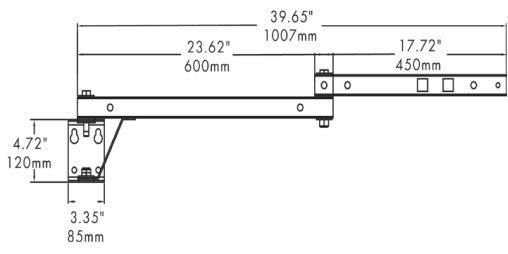

Optional Arm Mount:

Single Arm

Double Arm

Arm with the receptacles

Product Performance Standard

Size	L 7.24" x W2.83" x H6.42"	Power Factor	90%
Weight	8 lb	Lift Span	50,000 Hrs
Beam Angle	30 Degree	Dimmable	0-10V Dimmable
Color Temp	30K/40K/50K/57K/65K	Efficiency	Up to 140 lm/W
CRI	80	Warranty	5 Years
Input Voltage	120-277V	Ambient Operation Temperature	-40C° (-40°F) ~ 50C° (113°F)

Dimensions

Optional Accessories

Single Arm Mount

-Available in 40" or 60"

Double Arm Mount

-Available in 40" or 60"

Double/Single Arm Mount Receptacle

-Available in 40" for single or double arm

WKL1 Series

LED Loading Dock Light

Fixture Type:
Project Name
Location:
Date:

Single Arm

40" Bracket A1

40" Bracket A2, Built-in receptacle

60" Bracket A3

24" Bracket A4