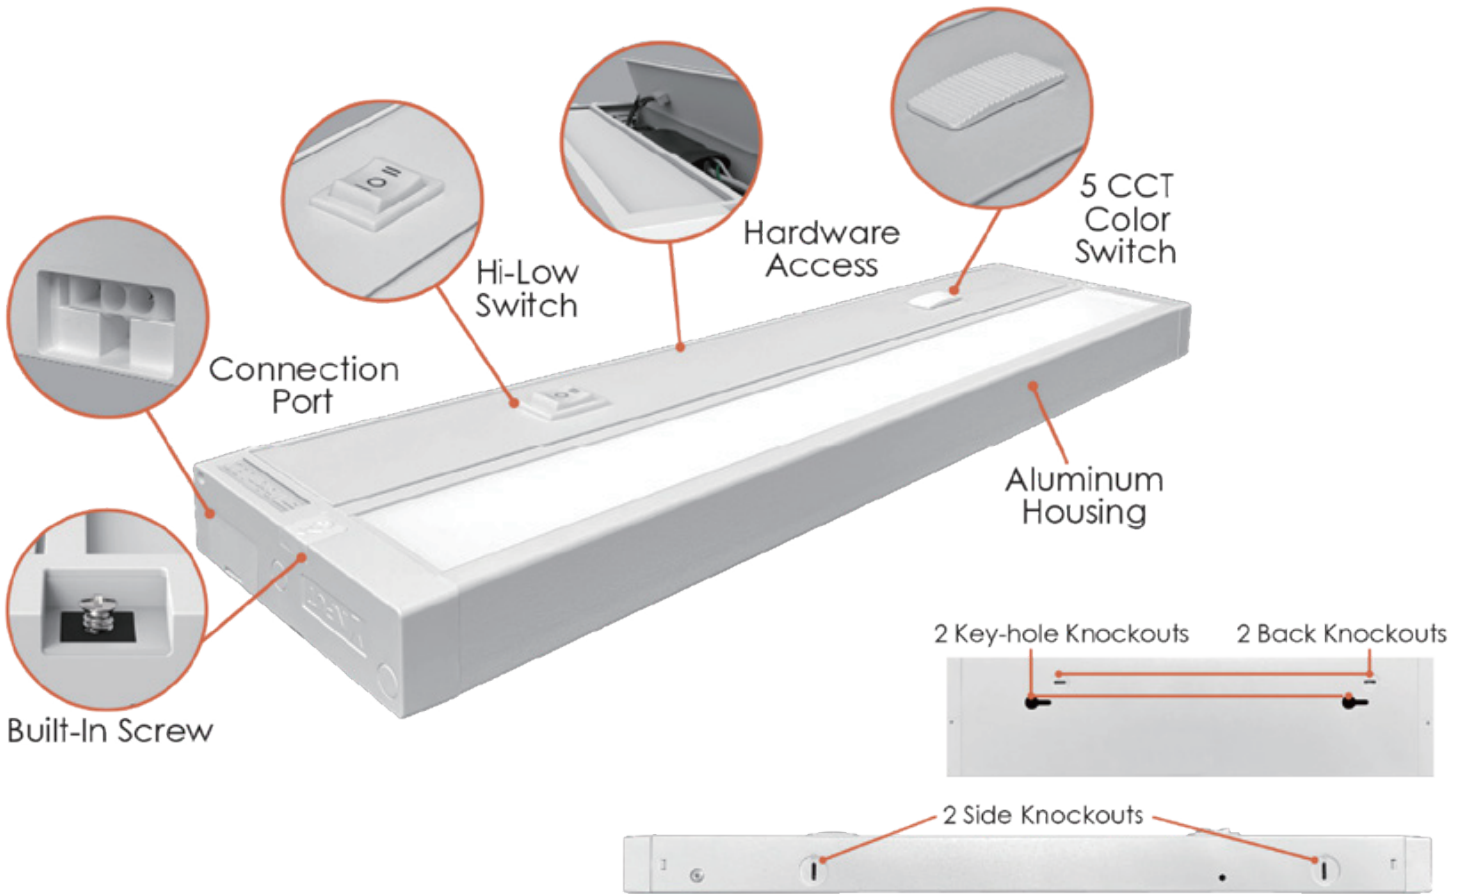

UCB Series

Undercabinet Bar Light

Fixture Type:
Project Name
Location:
Date:

Product Information

WATTAGE	LUMEN	EFFICACY
11" 6W	350lm	58lm/W
14" 8W	570lm	71lm/W
22" 10W	750lm	75lm/W