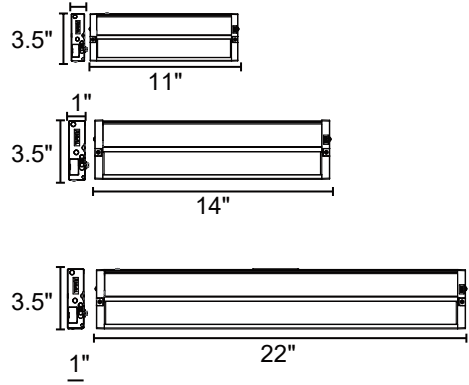

## Features

- Easy and quick installation.
- Low profile slim design for space with low ceiling to floor clearance.
- Available in a range of length 11", 14", 22".
- 5 color temperature selection.
- 90 CRI renders vibrant colors.
- Compatible with most dimmers down to 5%.
- Multiple lights can be connect together.
- Suitable for damp location.

## Dimensions