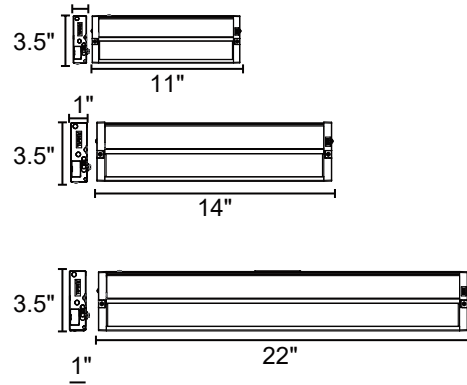

UCB Series

Undercabinet Bar Light

Fixture Type:

Project Name

Location:

Date:

Features

- Easy and quick installation.
- Low profile slim design for space with low ceiling to floor clearance.
- Available in a range of length 11", 14", 22".
- 5 color temperature selection.
- 90 CRI renders vibrant colors.
- Compatible with most dimmers down to 5%.
- Multiple lights can be connect together.
- Suitable for damp location.

Dimensions

Specification

Material	Aluminum housing	Efficacy	Up to 79 lm/W
Lens	PC lens	LED Life Span	50,000 hrs
Beam angle	100 degree	Dimmable	Compatible with most dimmer down to 5%
Color Temp	5CCT	Lumen Package	180 lm to 1250 lm
CRI	90	Warranty	5 Years
Input Voltage	120V	Ambient Operation Temperature	-4°C (-4°F) ~45°C (114°F)
Installation	Surface Mount		

UCB Series

Undercabinet Bar Light

Fixture Type:
Project Name
Location:
Date:

Ordering Guide

Example:UCB-11IN6W5CCT

Fixture Type	Size	Wattage	Color Temp.
UCB	11IN=11Inch	6W=6 Watt	5CCT=CCT
	14IN=14Inch	8W=8 Watt	Selectable
	22IN=22Inch	10W=10 Watt	27K/30K/35K/ 40K/50K

- 3/8" connector

Screws & Anchors:

UCB Series

Undercabinet Bar Light

Fixture Type:
Project Name
Location:
Date:

Optional Accessories

Connector:

- Power line