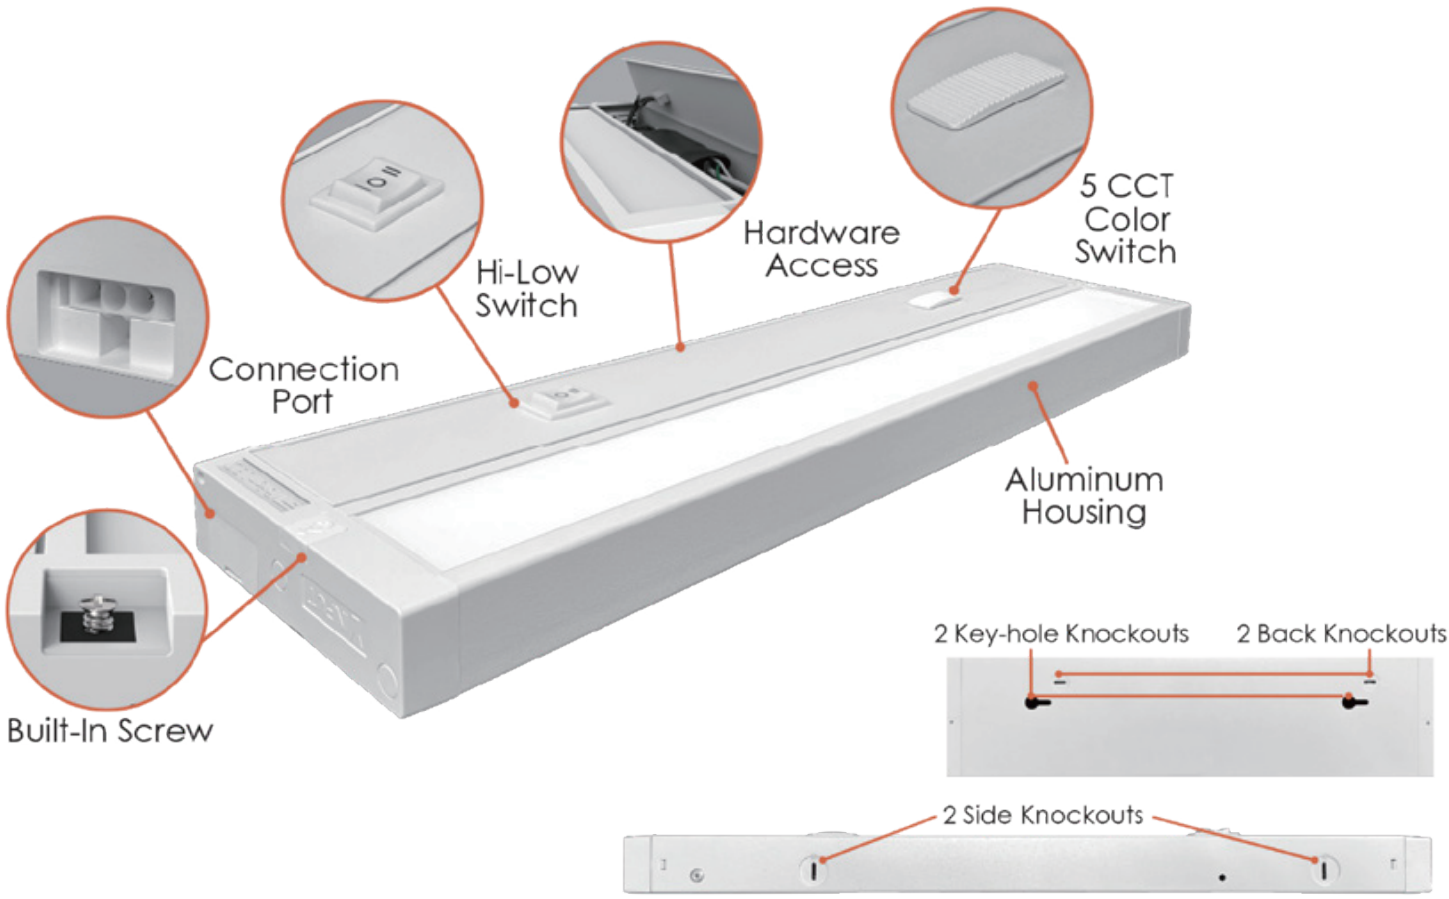

UCB Series

Undercabinet Bar Light

Fixture Type:

Project Name

Location:

Date:

Features

- Easy and quick installation.
- Low profile slim design for space with low ceiling to floor clearance.
- Available in a range of length 11", 14", 22".
- 5 color temperature selection.
- 90 CRI renders vibrant colors.
- Compatible with most dimmers down to 5%.
- Multiple lights can be connect together.
- Suitable for damp location.

Optional Accessories

Power Line

PCABLE

= Power line

UCB Series

Undercabinet Bar Light

Fixture Type:
Project Name
Location:
Date:

Product Information

WATTAGE	LUMEN	EFFICACY
11" 6W	350lm	58lm/W
14" 8W	570lm	71lm/W
22" 10W	750lm	75lm/W

UCB Series

Undercabinet Bar Light

Fixture Type:
Project Name
Location:
Date:

Included Accessories

Joiner:

Joiner

Connector:

- 3/8" connector

Screws & Anchors:

UCB Series

Undercabinet Bar Light

Fixture Type:
Project Name
Location:
Date:

Optional Accessories

Connector:

- Power line