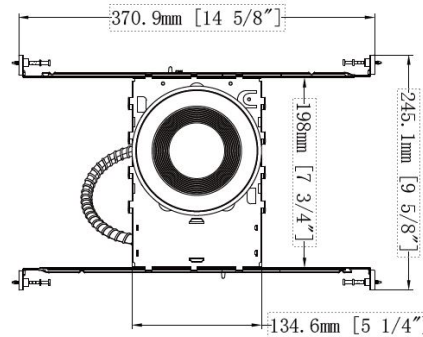

RDHOU Series

Recessed housing for new construction

Fixture Type:
Project Name
Location:
Date:

Features

- 4"/6" Recessed housing rated IC for new construction only.
- Air-tight standard. Tested to meet current energy codes.
- Steel housing with wire nuts for installation in existing plaster, sheet rock or mechanical ceiling. Heavy gauge galvanized steel raceway arm.
- Hook and hang snap on J-box doors for easy access.
- Quick disconnect provided for power connection to the LED modules.
- Suitable for damp location.

6 Inch

4 Inch

Ordering Guide

Example: RD-HOUSING - 4INCH