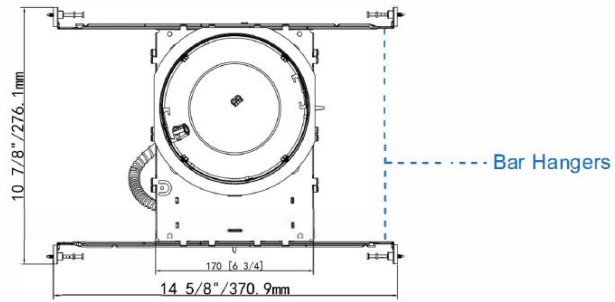

RDHOU Series

Recessed housing for new construction

Fixture Type:
Project Name
Location:
Date:

Features

- 4"/6" Recessed housing rated IC for new construction only.
- Air-tight standard. Tested to meet current energy codes.
- Steel housing with wire nuts for installation in existing plaster, sheet rock or mechanical ceiling. Heavy gauge galvanized steel raceway arm.
- Hook and hang snap on J-box doors for easy access.
- Quick disconnect provided for power connection to the LED modules.
- Suitable for damp location.

6 Inch

4 Inch

Ordering Guide

Example: RD-HOUSING - 4INCH