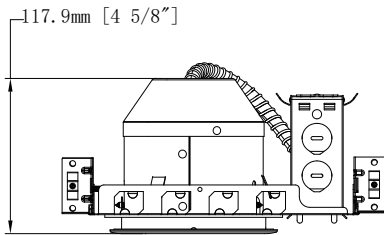

RDHOU Series

Recessed housing for new construction

Fixture Type:
Project Name
Location:
Date:

Features

- 4"/6" Recessed housing rated IC for new construction only.
- Air-tight standard. Tested to meet current energy codes.
- Steel housing with wire nuts for installation in existing plaster, sheet rock or mechanical ceiling. Heavy gauge galvanized steel raceway arm.
- Hook and hang snap on J-box doors for easy access.
- Quick disconnect provided for power connection to the LED modules.
- Suitable for damp location.

6 Inch

4 Inch

Ordering Guide

Example: RD-HOUSING - 4INCH