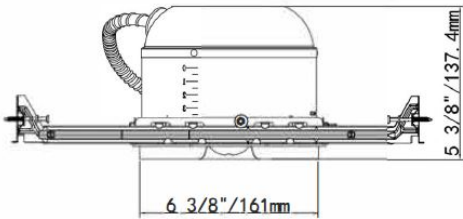

RDHOU Series

Recessed housing for new construction

Fixture Type:
Project Name
Location:
Date:

Features

- 4"/6" Recessed housing rated IC for new construction only.
- Air-tight standard. Tested to meet current energy codes.
- Steel housing with wire nuts for installation in existing plaster, sheet rock or mechanical ceiling. Heavy gauge galvanized steel raceway arm.
- Hook and hang snap on J-box doors for easy access.
- Quick disconnect provided for power connection to the LED modules.
- Suitable for damp location.

6 Inch

4 Inch

Ordering Guide

Example: RD-HOUSING - 4INCH