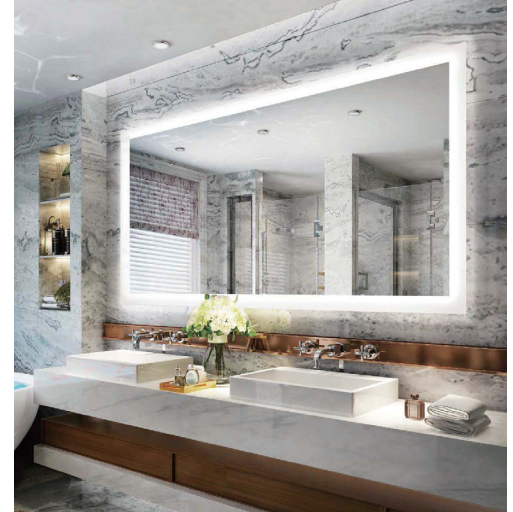

M06 Series

LED Mirror Light

Fixture Type:

Project Name

Location:

Date:

Features

- Cutting-edge anti-fog technology prevents condensation
- Adjustable touch switch enables easy brightness control
- Fitted with sturdy hooks for effortless hanging
- 3CCT color temperature adjustable
- Aluminum housing with sturdy glass
- Custom size available
- Suitable for damp location

Dimension

Specification

Mirror Surface	Glass	Lamp Type	LED
Mirror Frame	No frame	LED Life Span	50,000 hrs
Include Lamps	Yes	Dimmable	Yes
Color Temp	3CCT	Finish	Cooper-free silver
CRI	80	Warranty	5 Years
Input Voltage	120V	Ambient Operation Temperature	-15°C (-4°F) ~40°C (104°F)
Installation	Wall mount	Listing	Damp location listed

Custom Size available:
 ___"H x ___"W (Specify height and width).