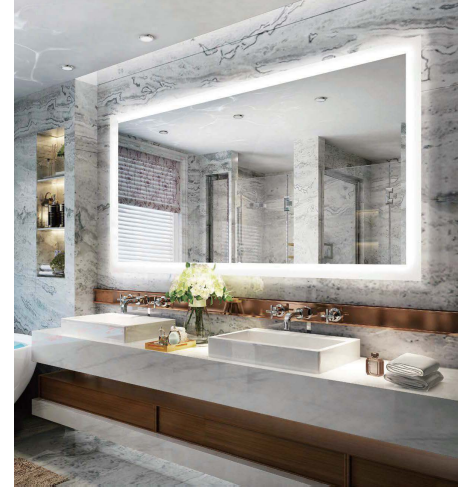

M06 Series

LED Mirror Light

Fixture Type:

Project Name:

Location:

Date:

Features

- Wattage: 38W-66W
- Input voltage: 120V
- Color temperature option 3000K/4000K/5000K CRI80
- Aluminum housing with sturdy glass
- Custom size available
- Defogger/ LED clock
- Touch sensor
- Magnifying mirror
- Suitable for damp location

Product Performance Standard

Size	Custom	Power Factor	90%
Weight	25lb	Life Span	50,000 Hrs
Mounting	Wall mount	Dimmable	Yes
Color Temp	3000K/4000K/5000K	Efficacy	Up to 4620 lumen
CRI	80	Warranty	5 Years
Input Voltage	120V	Ambient Operation Temperature	-15C° (-4°F) ~ 40° (104°F)

Ordering Guide

Example: M06101

Fixture Type	Size	Color Temp
M06	10=W24"xH32"	1 =3000K
	20=W24"xH36"	2 = 4000K
	30=W28"xH36"	3 = 5000K
	40= W36"xH36"	
	50=W42"xH36"	
	60=W48"xH36"	
	70= W60"xH36"	
	80= W24"xH48"	
	90= W28"xH48"	
	100= W32"xH60"