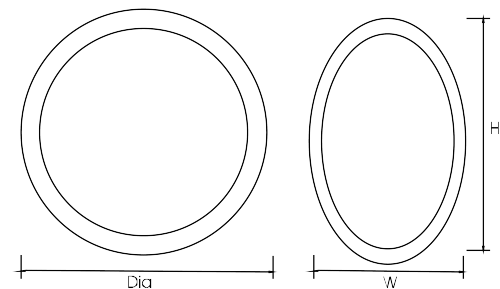

M05 Series

LED Mirror Light

Fixture Type:

Project Name:

Location:

Date:

Features

- Wattage: 38W-66W
- Input voltage: 120V
- Color temperature option 3000K/4000K/5000K CRI80
- Aluminum housing with sturdy glass
- Custom size available
- Defogger/ LED clock
- Touch sensor
- Magnifying mirror
- Suitable for damp location

Product Performance Standard

Size	Custom	Power Factor	90%
Weight	25lb	Life Span	50,000 Hrs
Mounting	Wall mount	Dimmable	Yes
Color Temp	3000K/4000K/5000K	Efficacy	Up to 4620 lumen
CRI	80	Warranty	5 Years
Input Voltage	120V	Ambient Operation Temperature	-15C° (-4°F) ~ 40° (104°F)

Ordering Guide

Example: M05 10 1

Fixture Type	Size	Color Temp
M05	10= 24" 20= 32" 30= 36" 40= 38" 50= W24"xH32" 60= W24"xH36" 70= W30"xH42"	1 =3000K 2 = 4000K 3 = 5000K