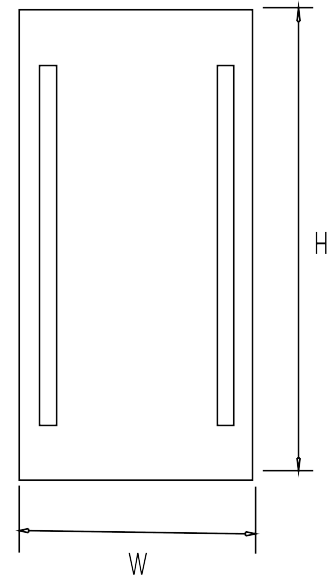

## LED Mirror Light

**Fixture Type:**

**Project Name:**

**Location:**

**Date:**

### Features

- Wattage: 38W-66W
- Input voltage: 120V
- Color temperature option 3000K/4000K/5000K CRI80
- Aluminum housing with sturdy glass
- Custom size available
- Defogger/ LED clock
- Touch sensor
- Magnifying mirror
- Suitable for damp location

### Ordering Guide

Example: M03 10 1

Fixture Type	Size	Color Temp
M03	10=W22"xH28"	1 = 3000K
	20=W24"xH30"	2 = 4000K
	30=W28"xH32"	3 = 5000K
	40= W24"xH36"	
	50=W36"xH36"	
	60=W48"xH36"	
	70= W20"xH60"	
	80= W24"xH60"	