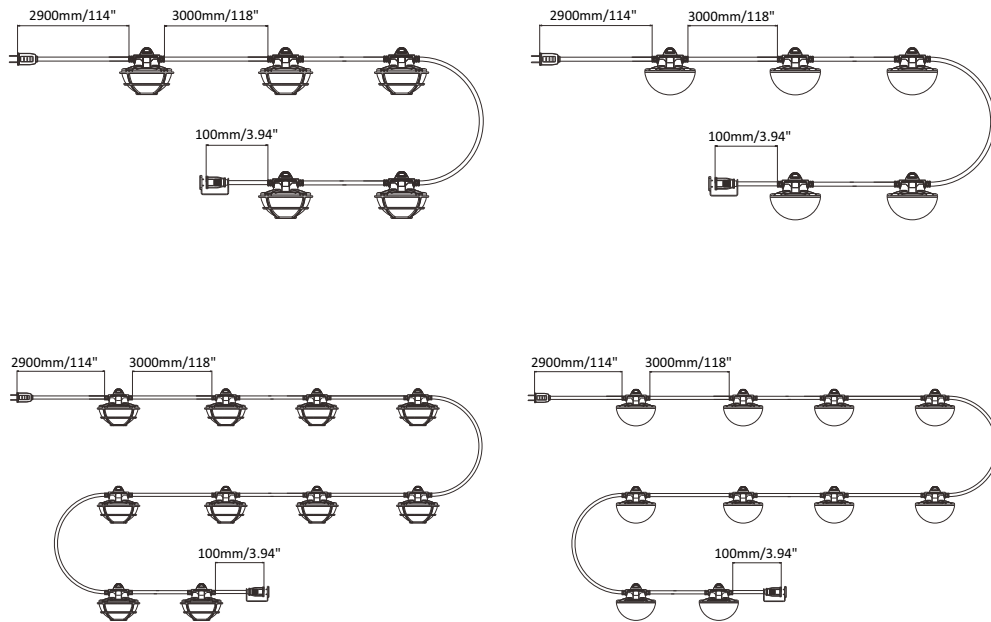

LED String Work Light

BASIC INFO

Watt	Lamp Quantity	Lumen	Length	CCT	Voltage	CRI	Beam Angle	IP Rating
65W	5pcs	8000LM	50ft	5000K	AC120V	>80	270°	Wet Location
130W	10pcs	16000LM	100ft					

Application:

Suitable for construction sites or any other location requiring temporary light string

BASIC INFO

- Make sure the distances between live part of the device and metal parts are enough to prevent any insulation beaking.
- Before installation and maintenance of the device, please disconnect the power to prevent electric shock.
- The LED temporary light string must be installed in an appropriate environment, operating in hash environments may shorten the lifespan or even damage the device.
- Please keep the device away from any corrosive substance, clean with dry cloth only.
- To ensure personal safety, please make sure the device is staying firmly and securely when install on high places.

LINKABLE

65W - For only use with this product connect up to 6 bunches

130W - For only use with this product connect up to 3 bunches