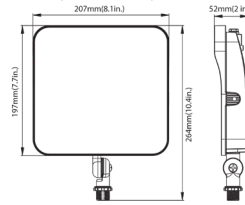

## Dimensions:

15W&27W&40W(Knuckle Mount)

15W&27W&40W(Trunnion Mount)

65W(Knuckle Mount)

65W(Trunnion Mount)

85W(Slipfitter Mount)

85W(Yoke Mount)

120W(Slipfitter Mount)