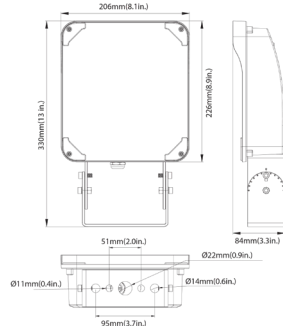

## Dimensions:

15W&27W&40W(Knuckle Mount)

15W&27W&40W(Trunnion Mount)

65W(Knuckle Mount)

65W(Trunnion Mount)

85W(Slipfitter Mount)

85W(Yoke Mount)

120W(Slipfitter Mount)