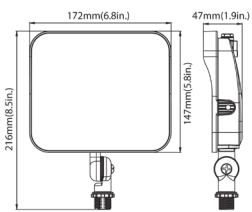

## Mounting:

1/2" Knuckle Mount(15W/27W/40W/65W)

Trunnion Mount(15W/27W/40W/65W)

Slipfitter Mount(85W/20W)

Yoke Mount(85W/120W)

## Dimensions:

15W&27W&40W(Knuckle Mount)

15W&27W&40W(Trunnion Mount)

65W(Knuckle Mount)

65W(Trunnion Mount)

85W(Slipfitter Mount)

85W(Yoke Mount)

120W(Slipfitter Mount)