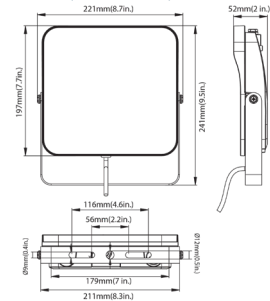

## Mounting:

1/2" Knuckle Mount(15W/27W/40W/65W)

Trunnion Mount(15W/27W/40W/65W)

Slipfitter Mount(85W/20W)

Yoke Mount(85W/120W)

## Dimensions:

15W&27W&40W(Knuckle Mount)

15W&27W&40W(Trunnion Mount)

65W(Knuckle Mount)

65W(Trunnion Mount)

85W(Slipfitter Mount)

85W(Yoke Mount)

120W(Slipfitter Mount)