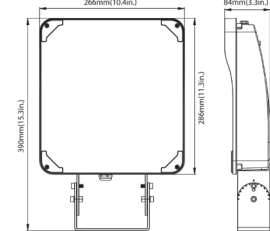

120W(Yoke Mount)