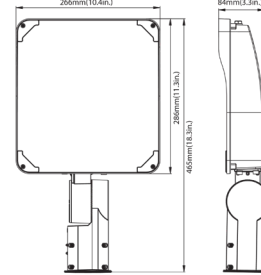

## Dimensions:

15W&27W&40W(Knuckle Mount)

15W&27W&40W(Trunnion Mount)

65W(Knuckle Mount)

65W(Trunnion Mount)

85W(Slipfitter Mount)

85W(Yoke Mount)

120W(Slipfitter Mount)