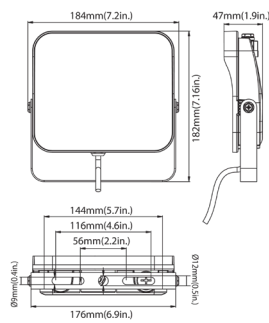

## Mounting:

1/2" Knuckle Mount(15W/27W/40W/65W)

Trunnion Mount(15W/27W/40W/65W)

Slipfitter Mount(85W/20W)

Yoke Mount(85W/120W)

## Dimensions:

15W&27W&40W(Knuckle Mount)

15W&27W&40W(Trunnion Mount)

65W(Knuckle Mount)

65W(Trunnion Mount)

85W(Slipfitter Mount)

85W(Yoke Mount)

120W(Slipfitter Mount)