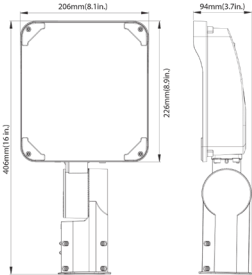

## Dimensions:

15W&27W&40W(Knuckle Mount)

15W&27W&40W(Trunnion Mount)

65W(Knuckle Mount)

65W(Trunnion Mount)

85W(Slipfitter Mount)

85W(Yoke Mount)

120W(Slipfitter Mount)