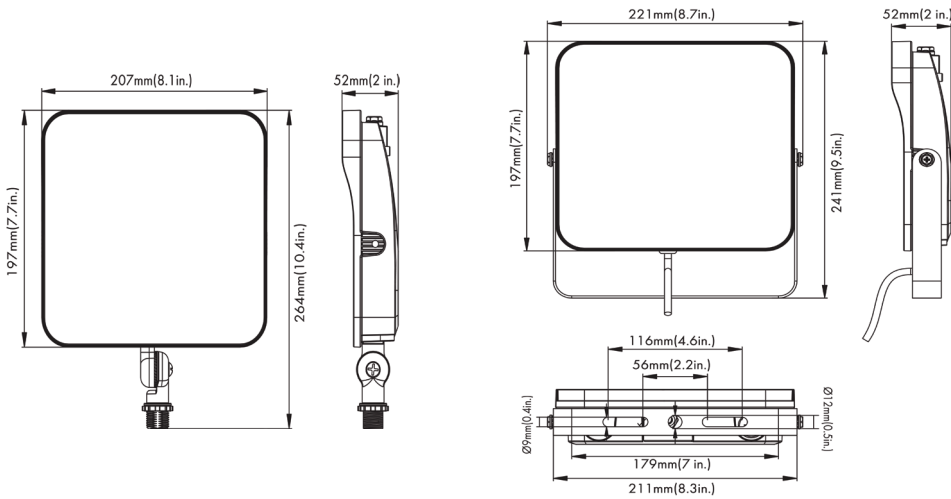

UMFL1 Series

Wattage Selectable & 3CCT Flood Light

Fixture Type:
Project Name:
Location:
Date:

Features

- Wattage selectable 14W/21W/29W/40W or 27W/41W/54W/65W
- Adjustable color temperature 3000K/4000K/5000K
- One piece die-cast aluminum housing with tempered glass lens
- NEMA Beam spread of 7H x 7V
- Integrated visor that cover can reduce glare.
- Photocell pre-installed, shorting cap come with it for disable the photocell function.
- Two mounting options 1/2" knuckle mount and trunnion mount for the small & medium size Slipfitter and trunnion mount for the large size.
- Suitable for wet locations.

Ordering Guide

Example: UMFL1-U0W3CCT-KN-40W-PC

UMFL1 Series

Wattage Selectable & 3CCT Flood Light

Fixture Type:
Project Name:
Location:
Date:

Mounting Options:

1/2" Knuckle Mount

Trunnion Mount

(40W/65W)

Dimension:

40W/65W

Performance Data

UMFL1-UW3CCT-40W

	3000K		4000K		5000K	
WATTAGE	LUMEN	EFFICACY	LUMEN	EFFICACY	LUMEN	EFFICACY
40W	5650lm	137lm/W	5700lm	142lm/W	5800lm	145lm/W
30W	4380lm	146lm/W	4400lm	146lm/W	4542lm	151lm/W
21W	3200lm	152lm/W	3250lm	154lm/W	3356lm	159lm/W
14W	2250lm	160lm/W	2280lm	162lm/W	2327lm	166lm/W