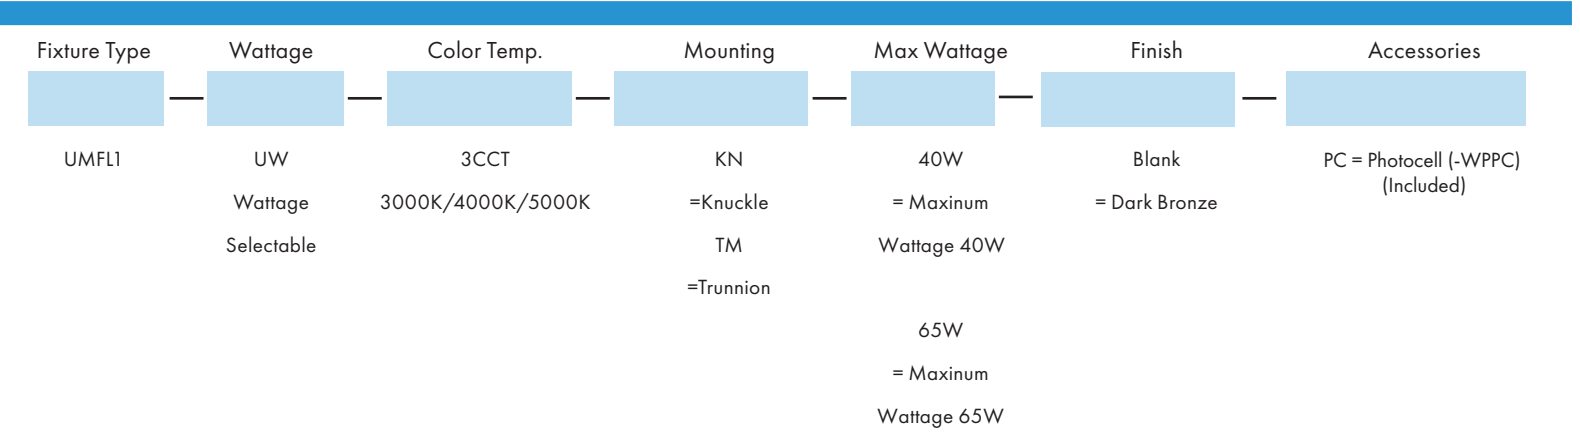

UMFL1 Series

Wattage Selectable & 3CCT Flood Light

Fixture Type:
Project Name:
Location:
Date:

Features

- Wattage selectable 14W/21W/29W/40W or 27W/41W/54W/65W
- Adjustable color temperature 3000K/4000K/5000K
- One piece die-cast aluminum housing with tempered glass lens
- NEMA Beam spread of 7H x 7V
- Integrated visor that cover can reduce glare.
- Photocell pre-installed, shorting cap come with it for disable the photocell function.
- Two mounting options 1/2" knuckle mount and trunnion mount for the small & medium size Slipfitter and trunnion mount for the large size.
- Suitable for wet locations.

Medium 40W/65W

Product Performance Standard

Nema Type:	7H x 7V	Power Factor	90%
Weight	7LB	Life Span	50,000 Hrs
IP Rate	IP65	Dimmable	1-10V Dimmable
Color Temp	3CCT 30/40/50K	Efficacy	Up to 150 lm/W
CRI	70	Warranty	5 Years
Input Voltage	120-277V	Ambient Operation Temperature	-40C° (-40°F) ~ 40° (104°F)

Ordering Guide

Example: UMFL1-U0W3CCT-KN-40W-PC

UMFL1 Series

Wattage Selectable & 3CCT Flood Light

Fixture Type:
Project Name:
Location:
Date:

Mounting Options:

1/2" Knuckle Mount

Trunnion Mount

UMFL1 Series

Wattage Selecatable & 3CCT Flood Light

Fixture Type:
Project Name:
Location:
Date:

UMFL1-UW3CCT-65W

WATTAGE	3000K		4000K		5000K	
	LUMEN	EFFICACY	LUMEN	EFFICACY	LUMEN	EFFICACY
65W	9280lm	142lm/W	9300lm	143lm/W	9400lm	144lm/W
54W	7650lm	141lm/W	7700lm	142lm/W	7824lm	144m/W
41W	5790lm	141lm/W	5820lm	141lm/W	5937lm	144m/W
27W	3750lm	140lm/W	3800lm	140lm/W	3963m	146lm/W