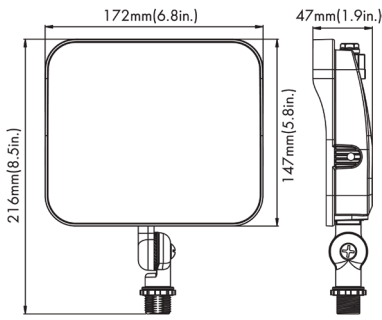

USFL1S Series

Wattage Selectable & 3CCT Flood Light

Fixture Type:
Project Name:
Location:
Date:

Mounting Options:

1/2" Knuckle Mount

Trunnion Mount

(15W/27W)

Dimension: