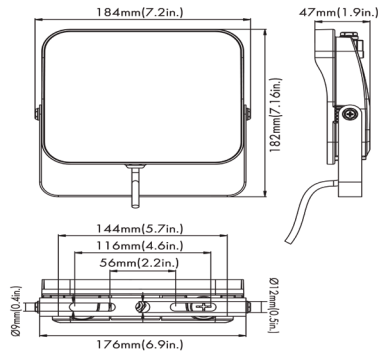

USFL1S Series

Wattage Selectable & 3CCT Flood Light

Fixture Type:
Project Name:
Location:
Date:

Mounting Options:

1/2" Knuckle Mount

Trunnion Mount

(15W/27W)

Dimension: